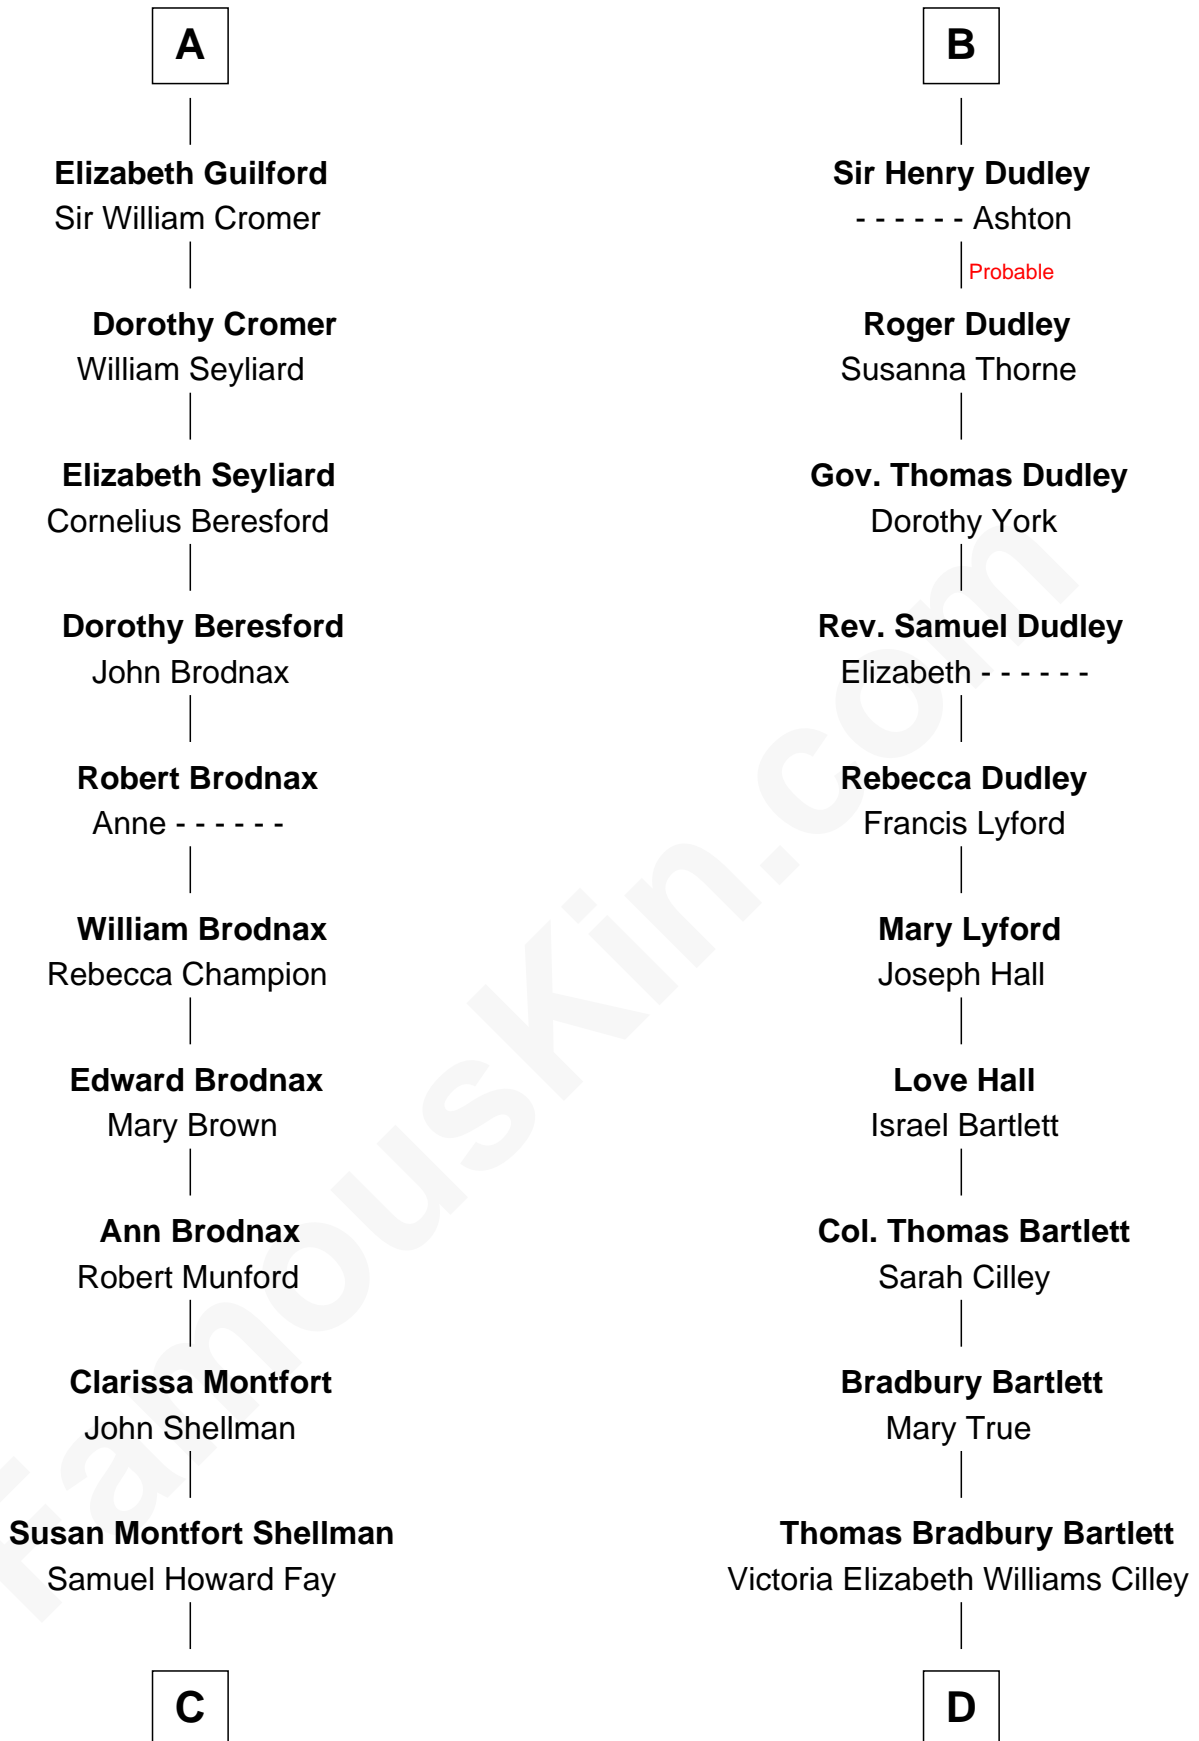

FamousKin.com
Relationship Chart of
George H. W. Bush
41st U.S. President

19th cousin 1 time removed of
Alan Shepard
Mercury and Apollo Astronaut

Sir Robert de Holland
 Maude la Zouche

C

Harriet Eleanor Fay
Rev. James Smith Bush

Samuel Prescott Bush
Flora Sheldon

Prescott Sheldon Bush
Dorothy Wear Walker

George H. W. Bush
41st U.S. President

D

Annie Elizabeth Bartlett
Frederick Johnson Shepard

Alan Bartlett Shepard
Pauline Renza Emerson

Alan Shepard
Mercury and Apollo Astronaut

FamousKin.com