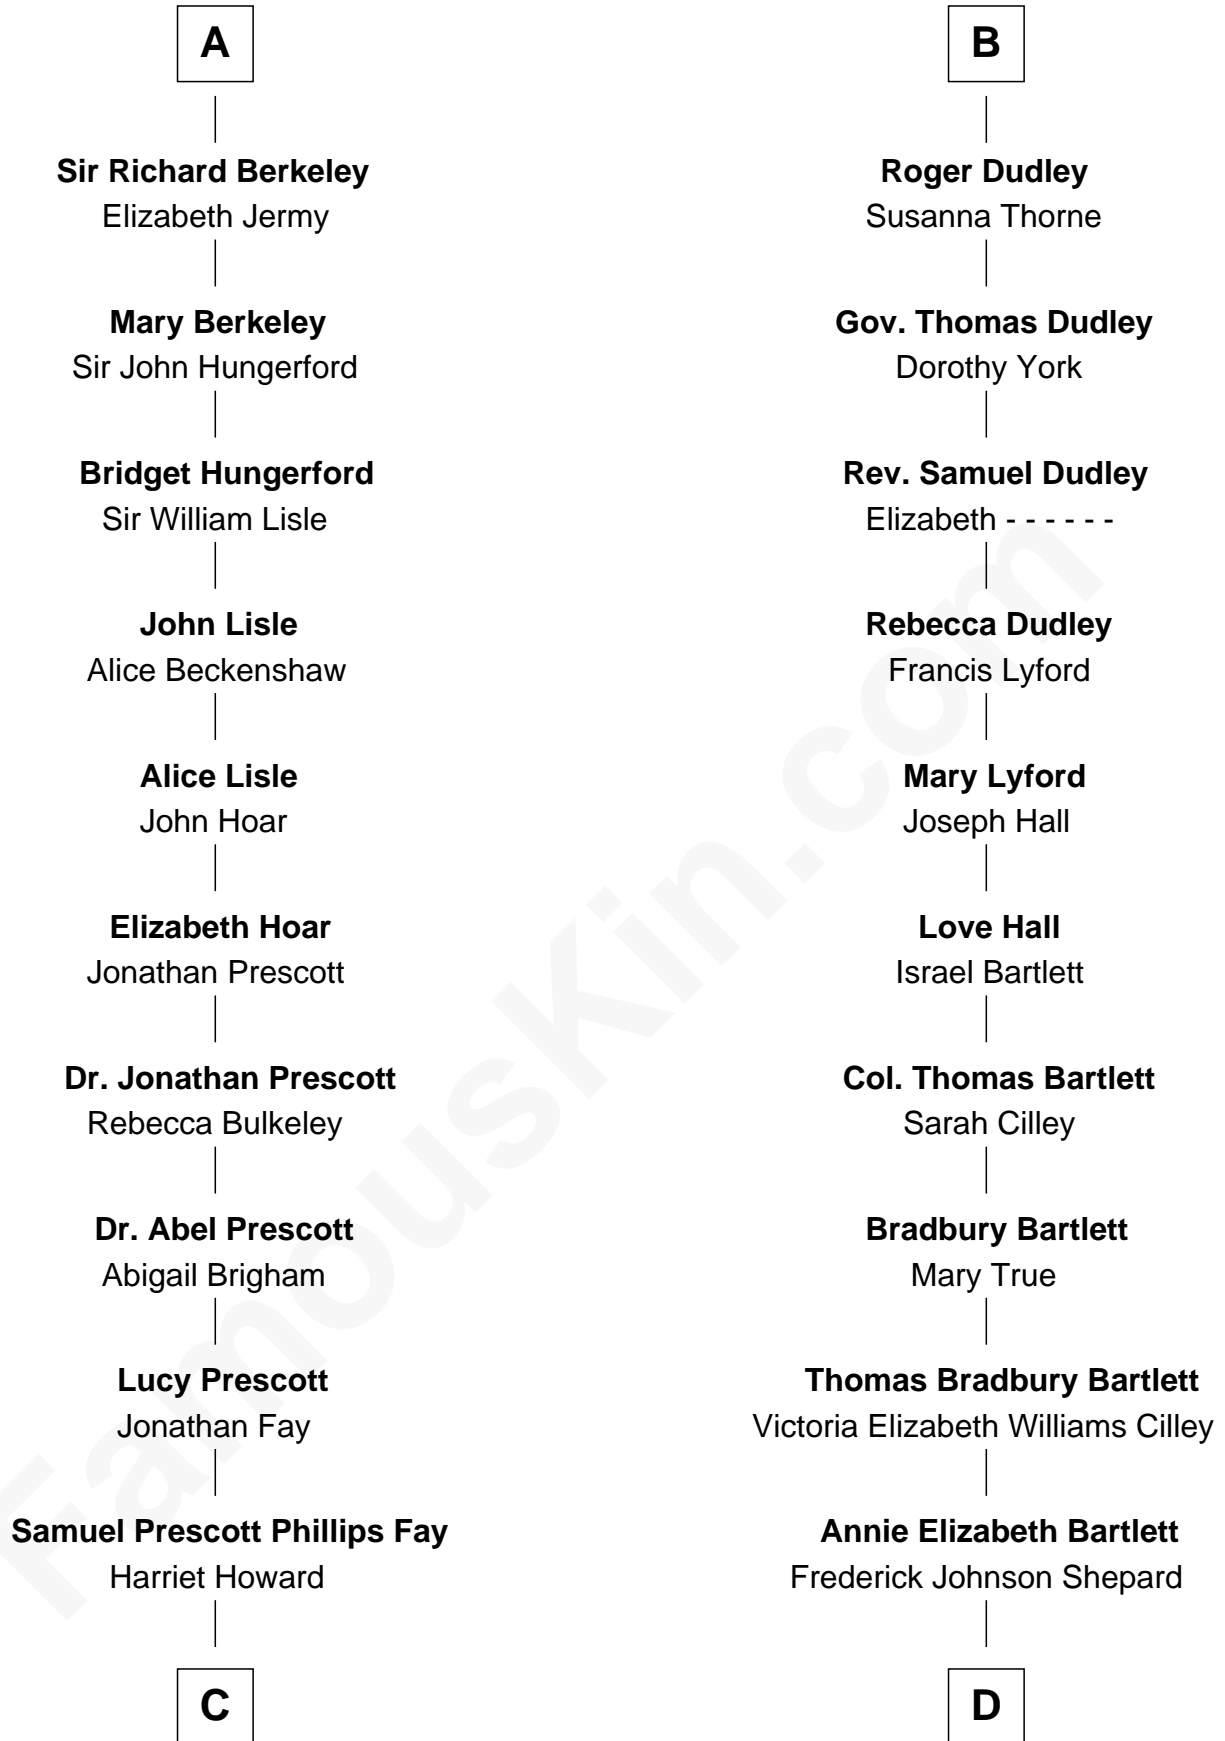

FamousKin.com
Relationship Chart of
George H. W. Bush
41st U.S. President

18th cousin 3 times removed of
Alan Shepard
Mercury and Apollo Astronaut

Sir Maurice de Berkeley
 Eve la Zouche

C

Samuel Howard Fay
Susan Montfort Shellman

Harriet Eleanor Fay
Rev. James Smith Bush

Samuel Prescott Bush
Flora Sheldon

Prescott Sheldon Bush
Dorothy Wear Walker

George H. W. Bush
41st U.S. President

D

Alan Bartlett Shepard
Pauline Renza Emerson

Alan Shepard
Mercury and Apollo Astronaut