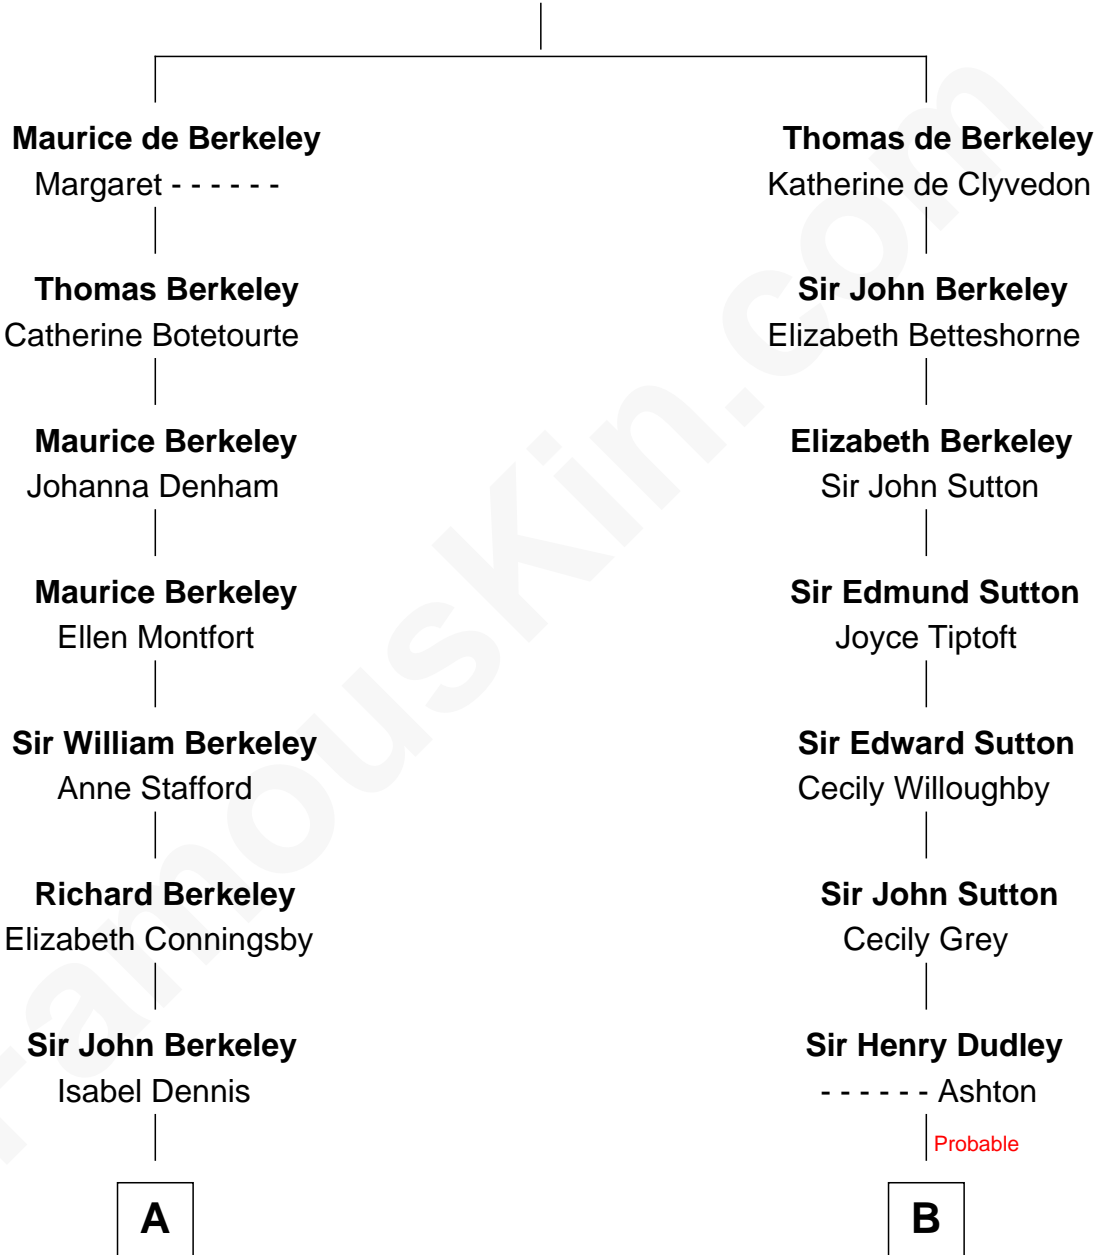

FamousKin.com
Relationship Chart of
George H. W. Bush
41st U.S. President

18th cousin 3 times removed of
Alan Shepard
Mercury and Apollo Astronaut

Sir Maurice de Berkeley
 Eve la Zouche

C

Samuel Howard Fay
Susan Montfort Shellman

Harriet Eleanor Fay
Rev. James Smith Bush

Samuel Prescott Bush
Flora Sheldon

Prescott Sheldon Bush
Dorothy Wear Walker

George H. W. Bush
41st U.S. President

D

Alan Bartlett Shepard
Pauline Renza Emerson

Alan Shepard
Mercury and Apollo Astronaut