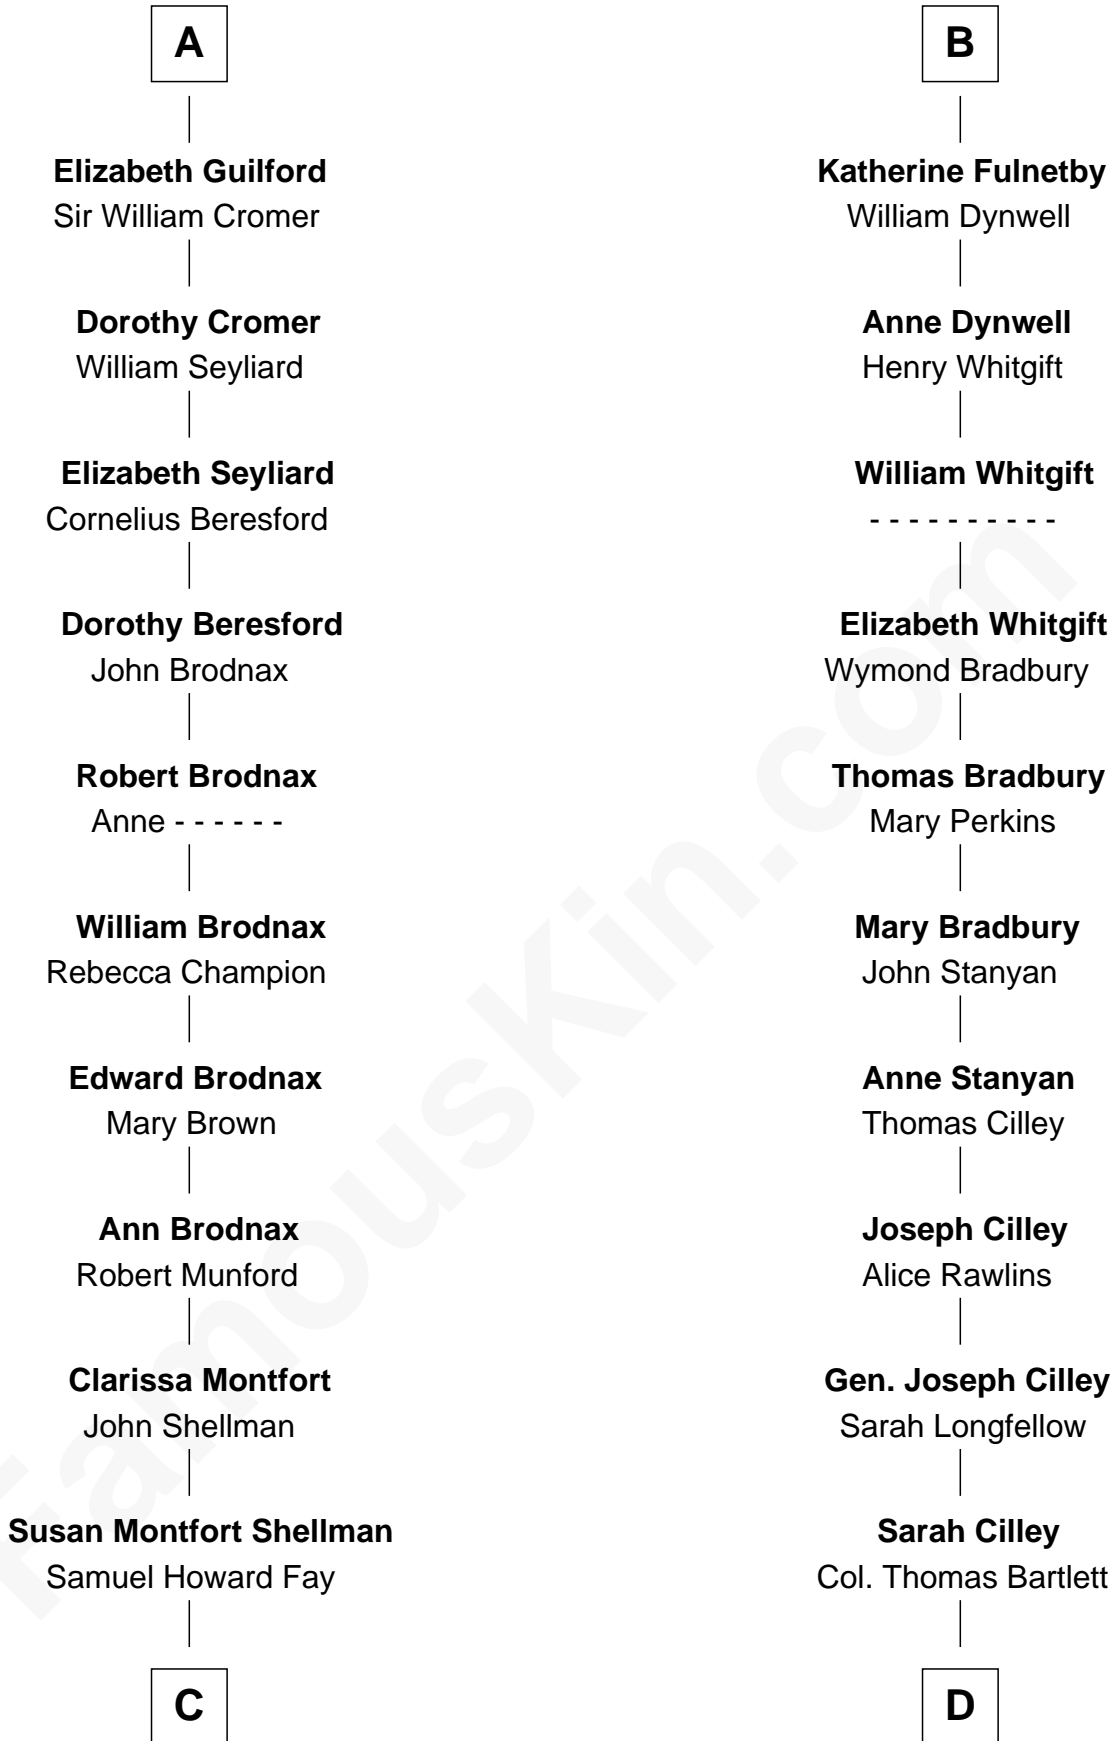

FamousKin.com
Relationship Chart of
George H. W. Bush
41st U.S. President

20th cousin 1 time removed of
Alan Shepard
Mercury and Apollo Astronaut

Sir John de Mowbray
 Aline de Braiose

C

Harriet Eleanor Fay
Rev. James Smith Bush

Samuel Prescott Bush
Flora Sheldon

Prescott Sheldon Bush
Dorothy Wear Walker

George H. W. Bush
41st U.S. President

D

Bradbury Bartlett
Mary True

Thomas Bradbury Bartlett
Victoria Elizabeth Williams Cilley

Annie Elizabeth Bartlett
Frederick Johnson Shepard