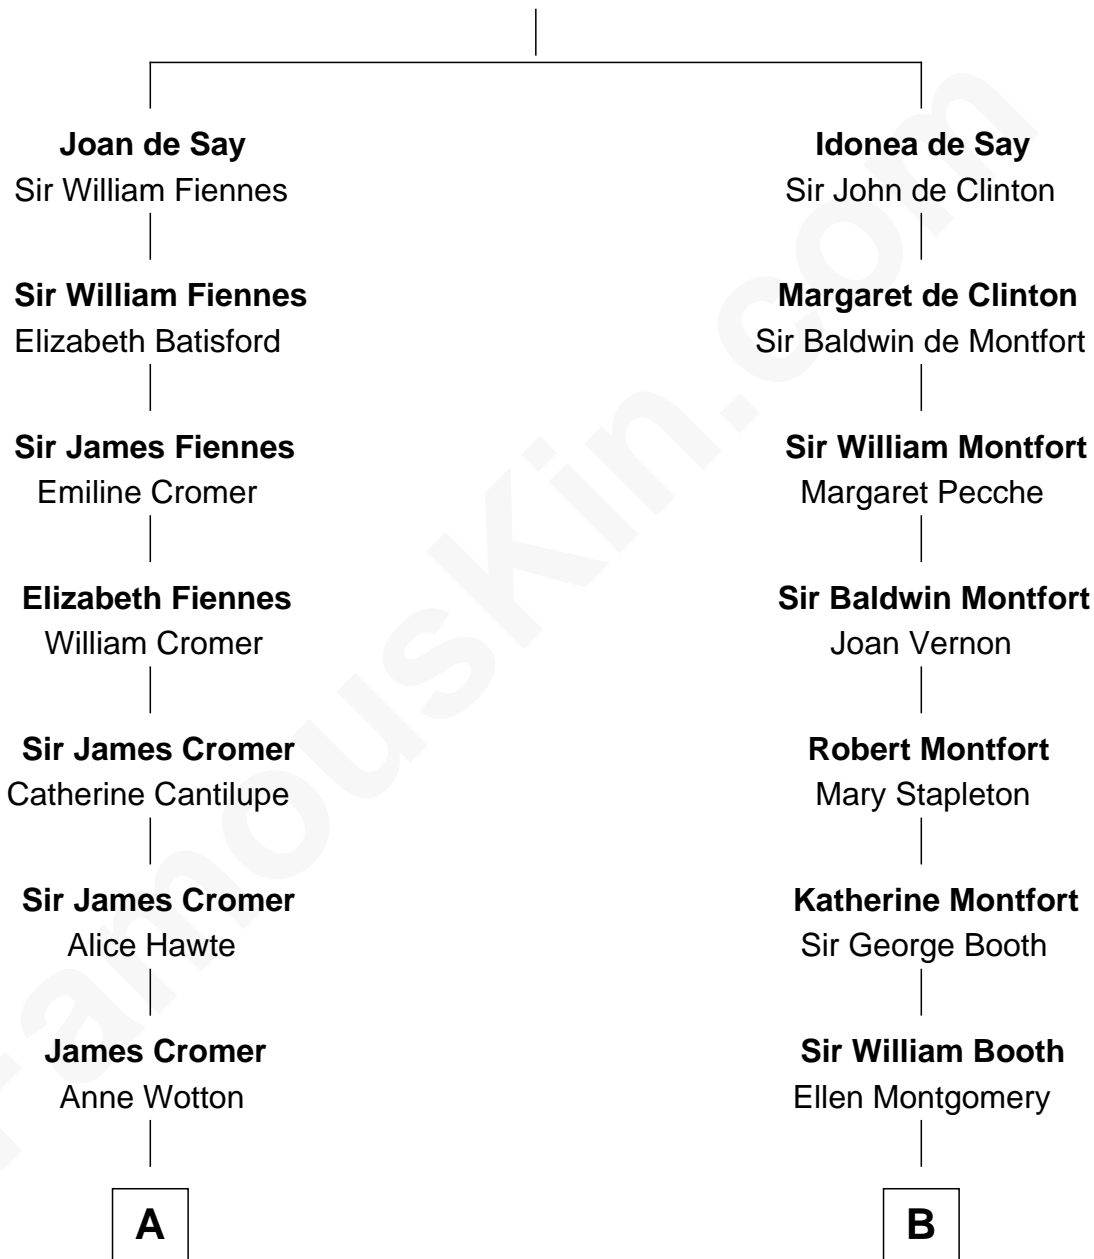

# FamousKin.com Relationship Chart of

**George H. W. Bush**

*41st U.S. President*

20th cousin of

**Christian Herter**

*59th Governor of Massachusetts*

**Sir Geoffrey de Say**

Maud de Beauchamp

**C**

**Harriet Eleanor Fay**  
Rev. James Smith Bush

**Samuel Prescott Bush**  
Flora Sheldon

**Prescott Sheldon Bush**  
Dorothy Wear Walker

**George H. W. Bush**  
*41st U.S. President*

**D**

**Archibald Miles**  
Mary Treese

**Mary Miles**  
Christian Herter

**Albert Herter**  
Adele McGinnis

**Christian Herter**  
*59th Governor of Massachusetts*