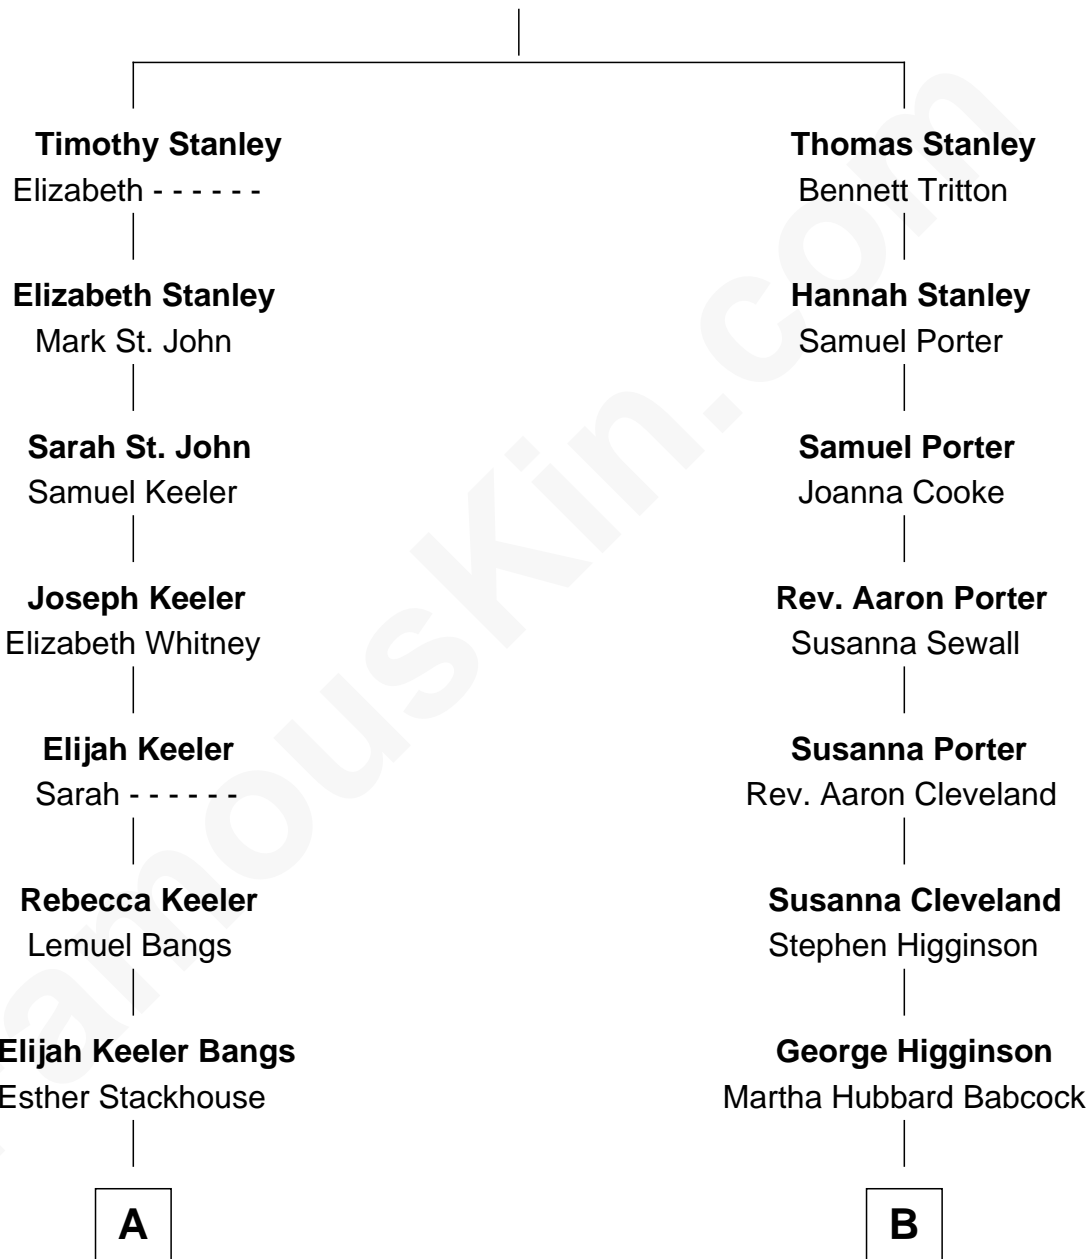

FamousKin.com
Relationship Chart of
George H. W. Bush
41st U.S. President

8th cousin 3 times removed of
Henry Lee Higginson
Founder of the Boston Symphony Orchestra

Robert Stanley

A

Mary Anne Bangs
Joseph Ambrose Beaky

Martha Adela Beaky
David Davis Walker

George Herbert Walker
Lucretia Wear

Dorothy Wear Walker
Prescott Sheldon Bush

George H. W. Bush
41st U.S. President

B

George Higginson
Mary Cabot Lee

Henry Lee Higginson
Founder, Boston Symphony Orchestra