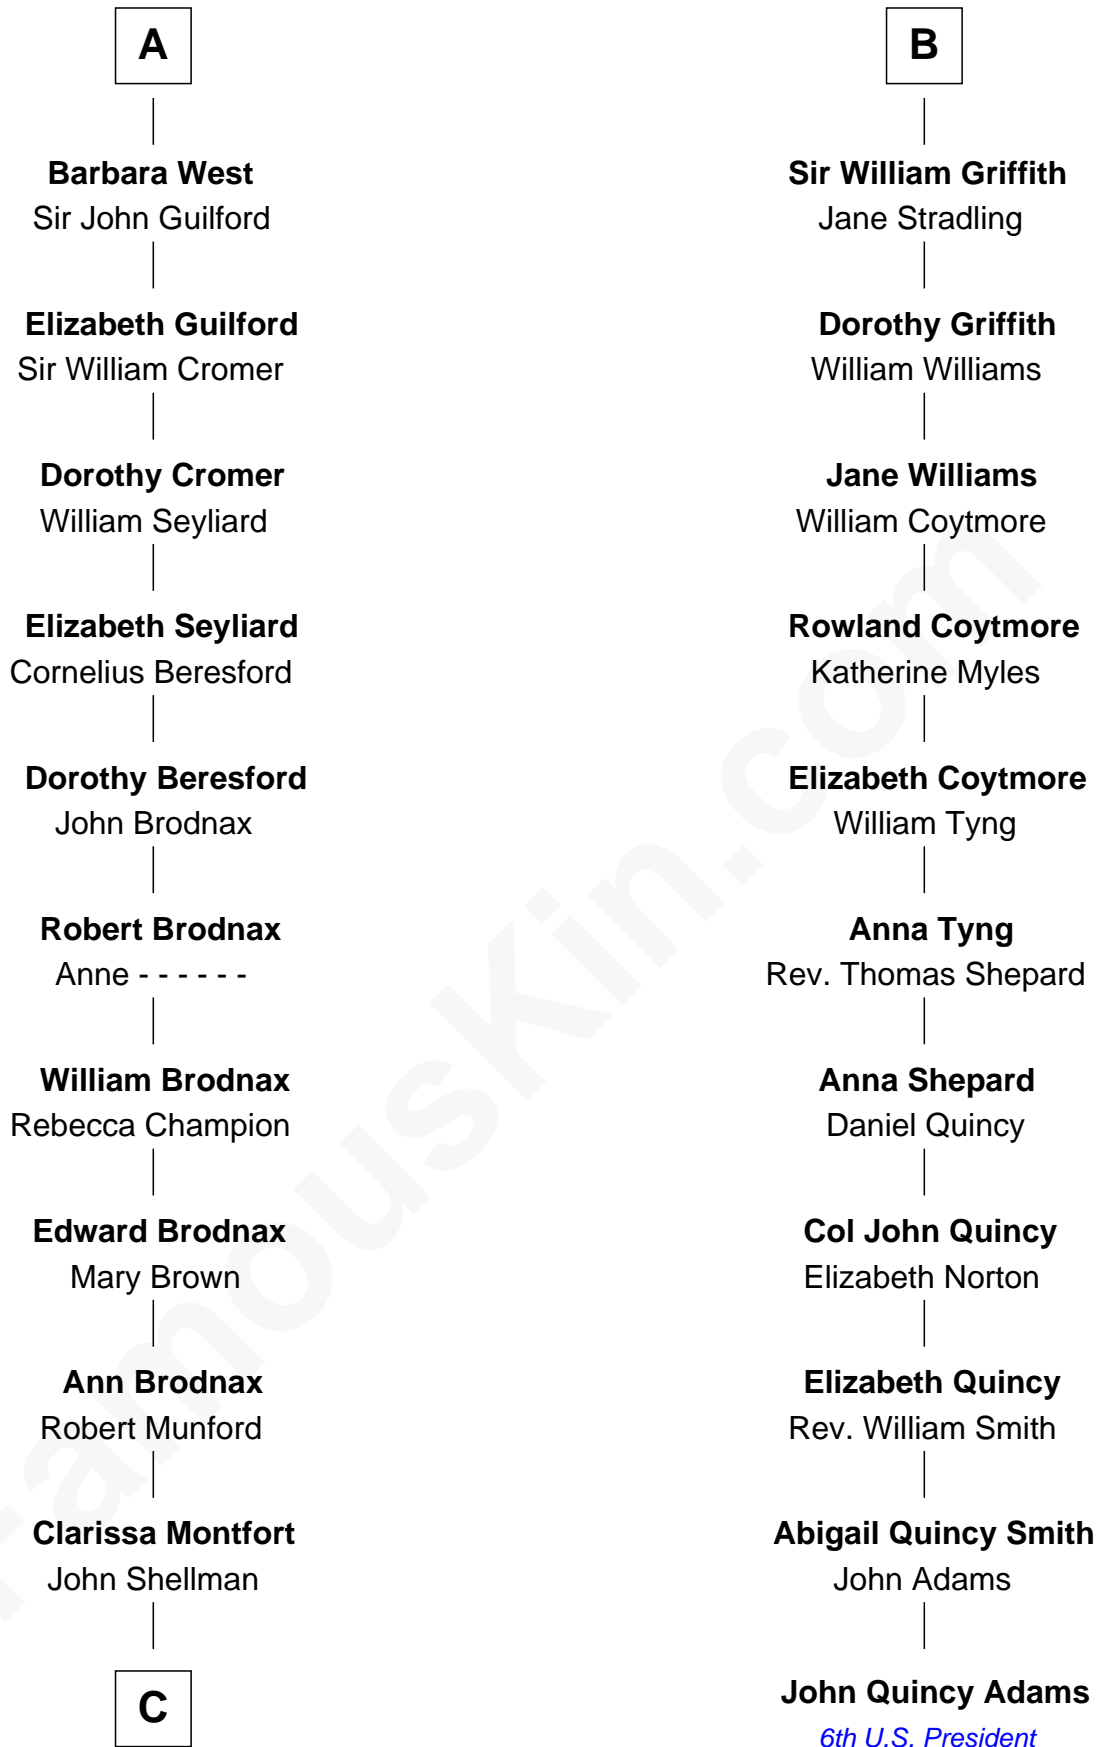

**FamousKin.com**  
**Relationship Chart of**  
**George H. W. Bush**  
*41st U.S. President*

17th cousin 4 times removed of  
**John Quincy Adams**  
*6th U.S. President*

**Edmund Plantagenet**  
 Blanche of Artois

**C**

—  
**Susan Montfort Shellman**

Samuel Howard Fay

—  
**Harriet Eleanor Fay**

Rev. James Smith Bush

—  
**Samuel Prescott Bush**

Flora Sheldon

—  
**Prescott Sheldon Bush**

Dorothy Wear Walker

—  
**George H. W. Bush**

*41st U.S. President*

FamousKin.com