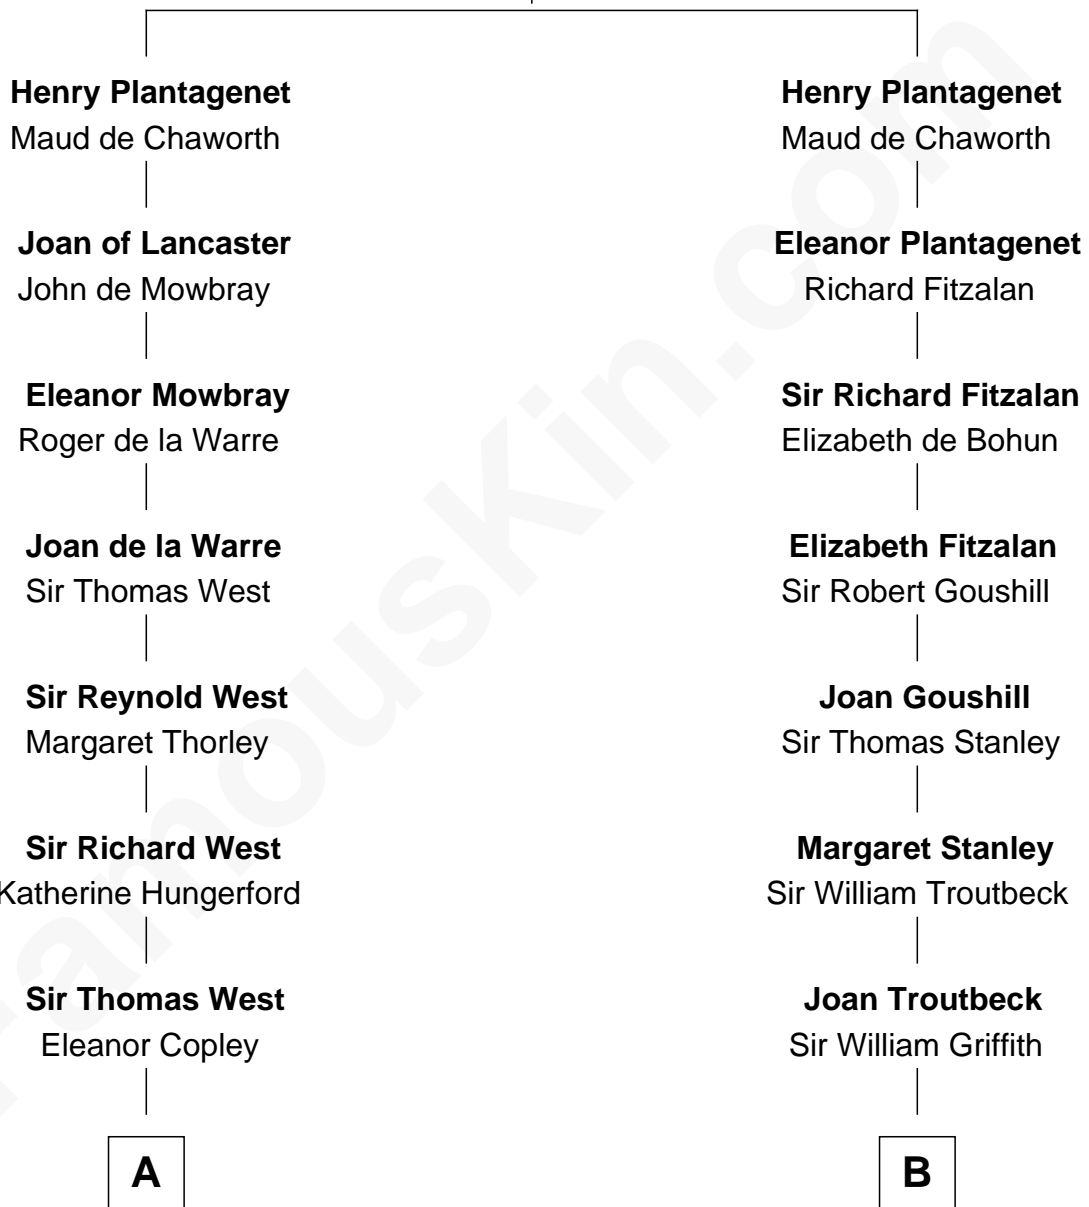

**FamousKin.com**  
**Relationship Chart of**  
**George H. W. Bush**  
*41st U.S. President*

17th cousin 4 times removed of  
**John Quincy Adams**  
*6th U.S. President*

**Edmund Plantagenet**  
 Blanche of Artois

**C**

—  
**Susan Montfort Shellman**

Samuel Howard Fay

—  
**Harriet Eleanor Fay**

Rev. James Smith Bush

—  
**Samuel Prescott Bush**

Flora Sheldon

—  
**Prescott Sheldon Bush**

Dorothy Wear Walker

—  
**George H. W. Bush**

*41st U.S. President*

FamousKin.com