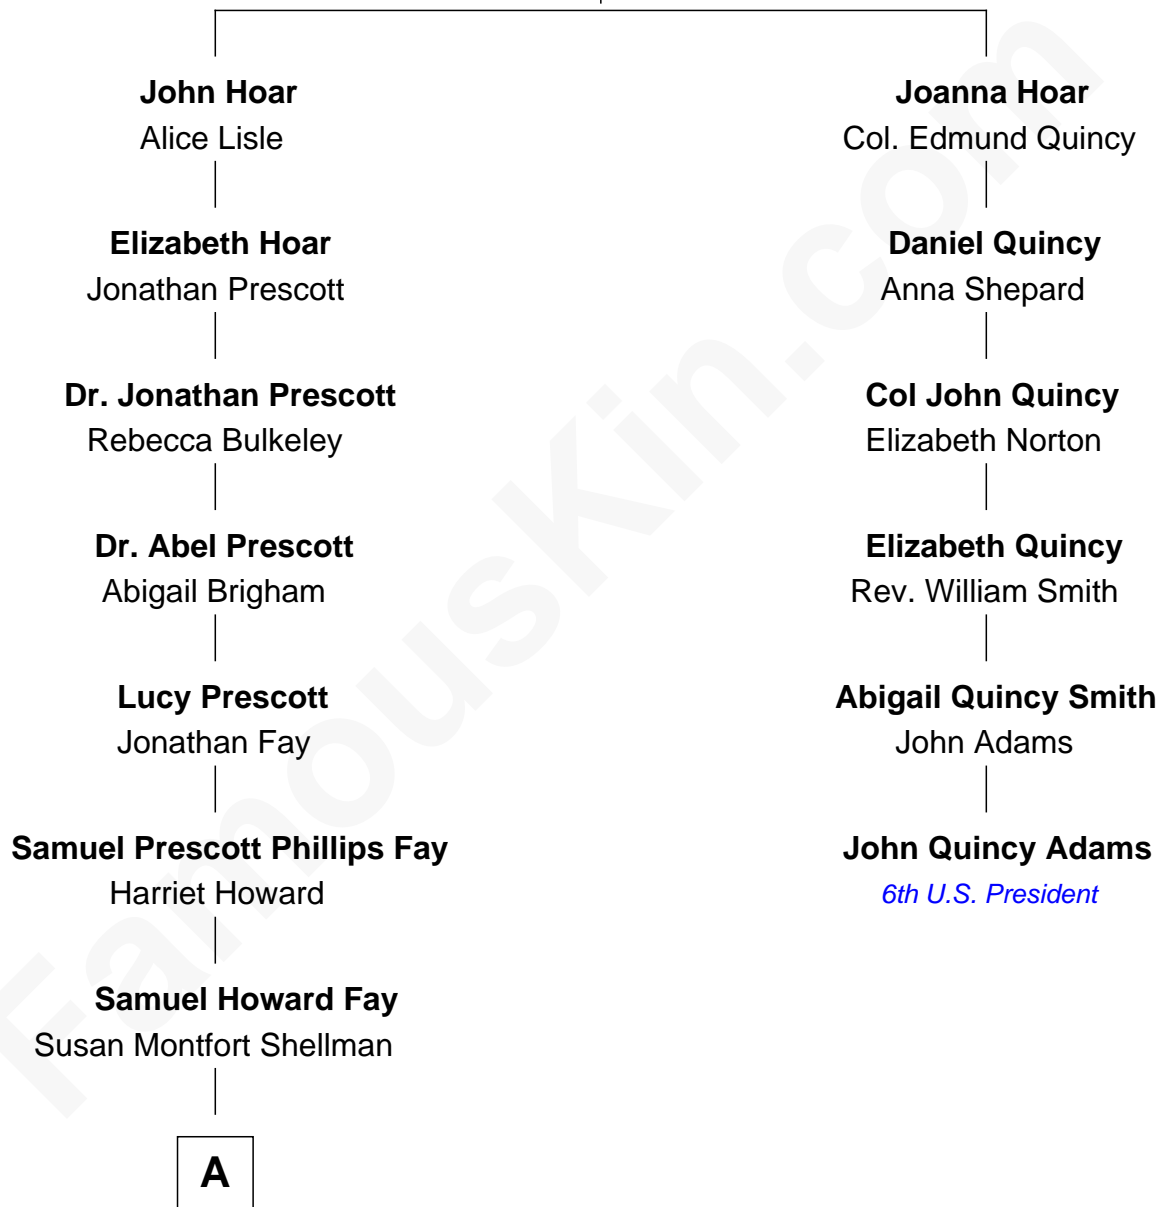

FamousKin.com Relationship Chart of

George H. W. Bush

41st U.S. President

5th cousin 5 times removed of

John Quincy Adams

6th U.S. President

Charles Hoar
Joanna Hincksman

A

—
Harriet Eleanor Fay
Rev. James Smith Bush

—
Samuel Prescott Bush
Flora Sheldon

—
Prescott Sheldon Bush
Dorothy Wear Walker

—
George H. W. Bush
41st U.S. President

FamousKin.com