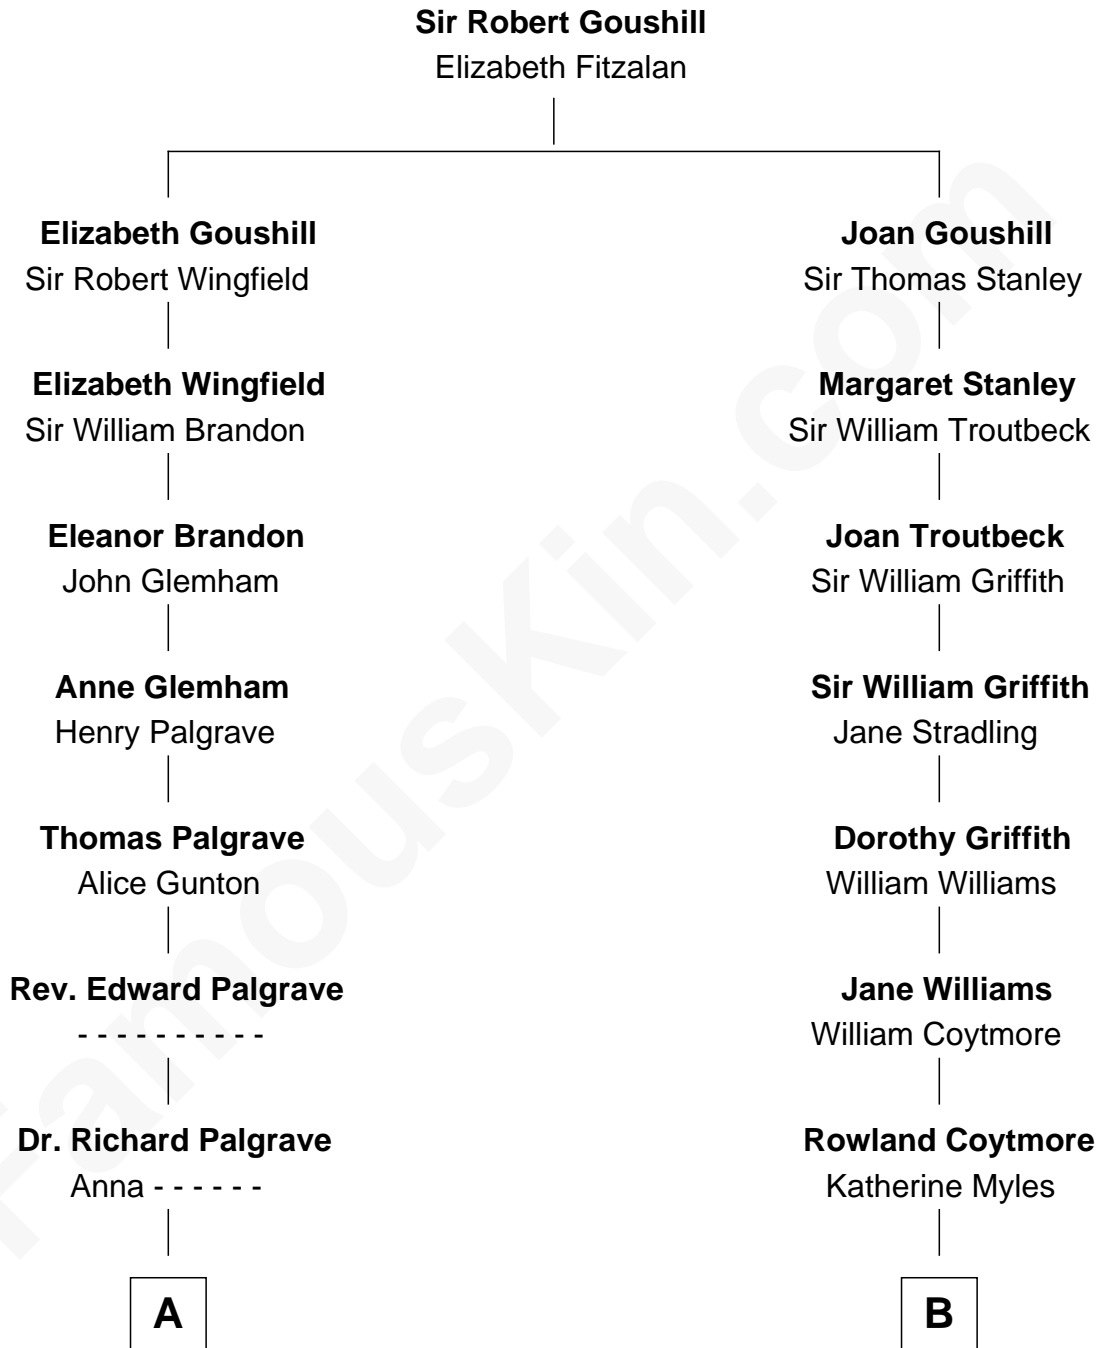

**FamousKin.com**  
**Relationship Chart of**  
**George H. W. Bush**  
*41st U.S. President*

13th cousin 5 times removed of  
**John Quincy Adams**  
*6th U.S. President*

**C**

—  
**Prescott Sheldon Bush**

Dorothy Wear Walker

—  
**George H. W. Bush**

*41st U.S. President*

FamousKin.com