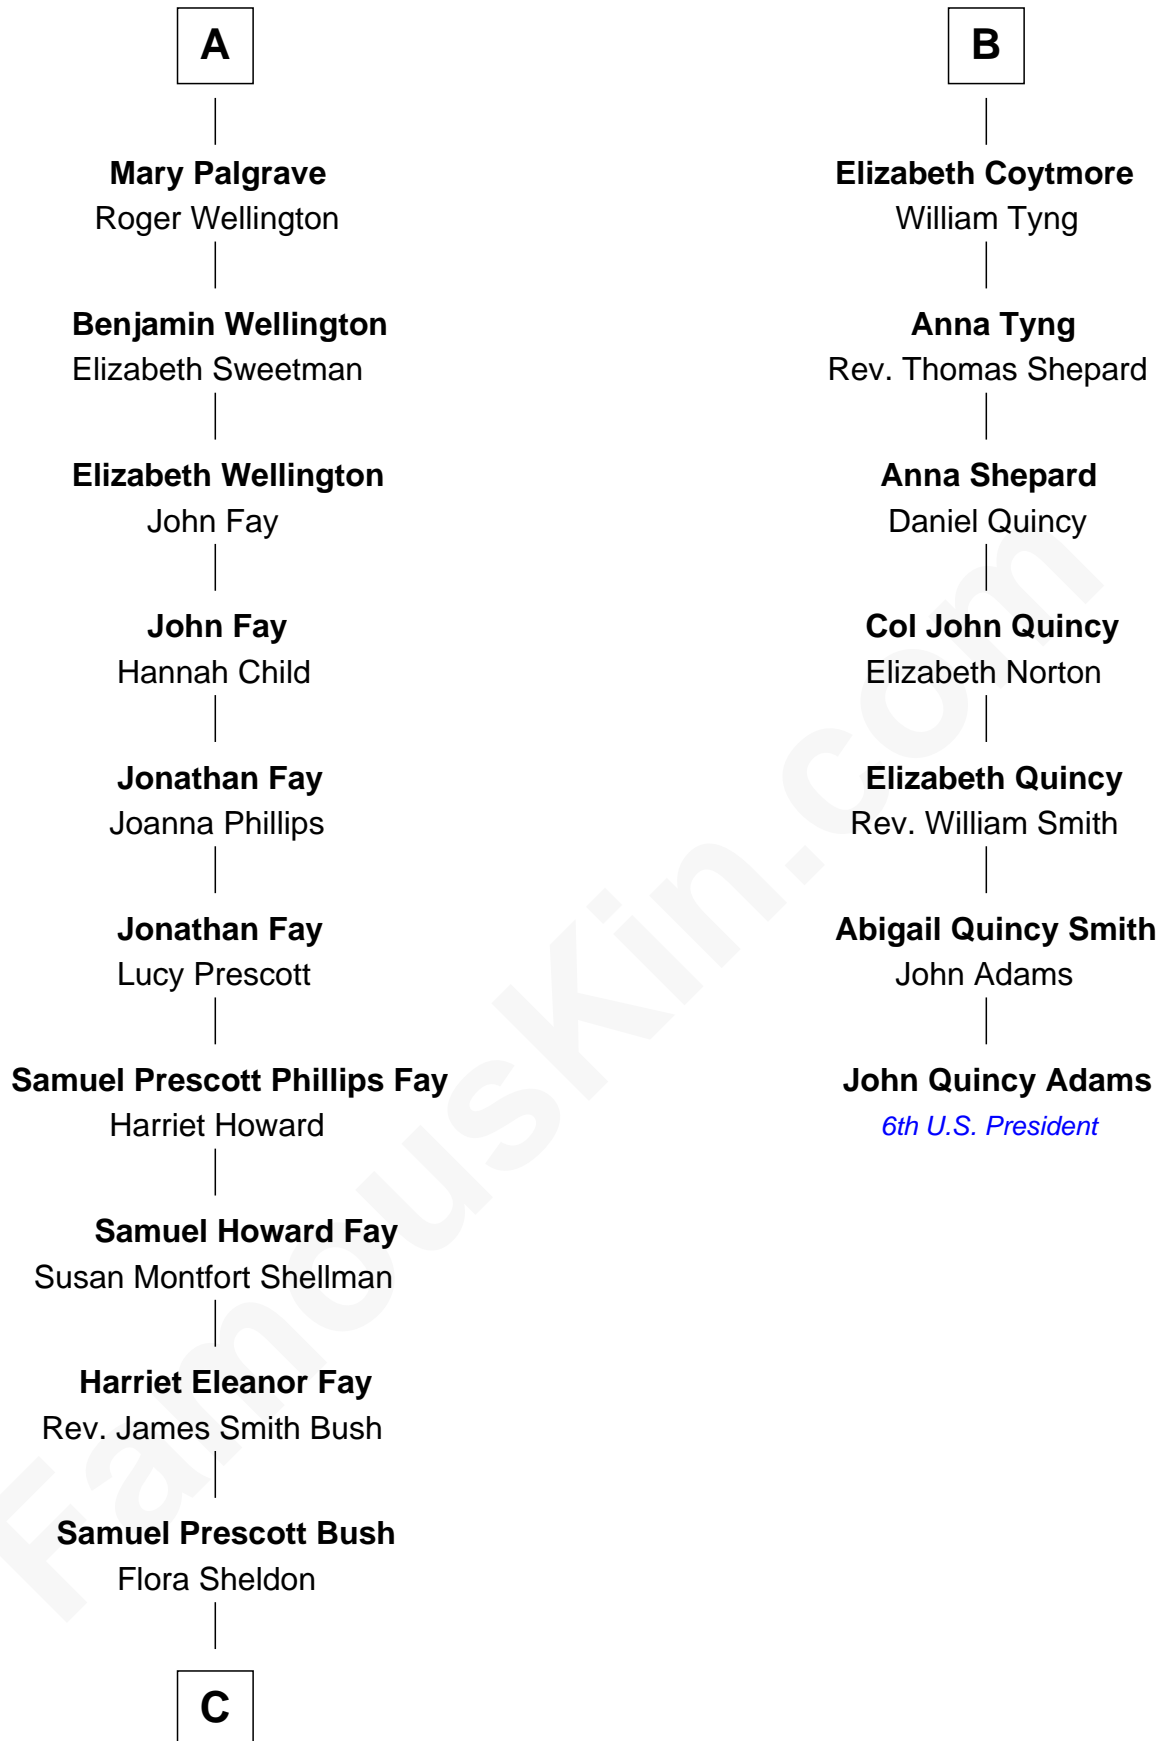

**FamousKin.com**  
**Relationship Chart of**  
**George H. W. Bush**  
*41st U.S. President*

13th cousin 5 times removed of  
**John Quincy Adams**  
*6th U.S. President*

**C**

—  
**Prescott Sheldon Bush**

Dorothy Wear Walker

—  
**George H. W. Bush**

*41st U.S. President*

FamousKin.com