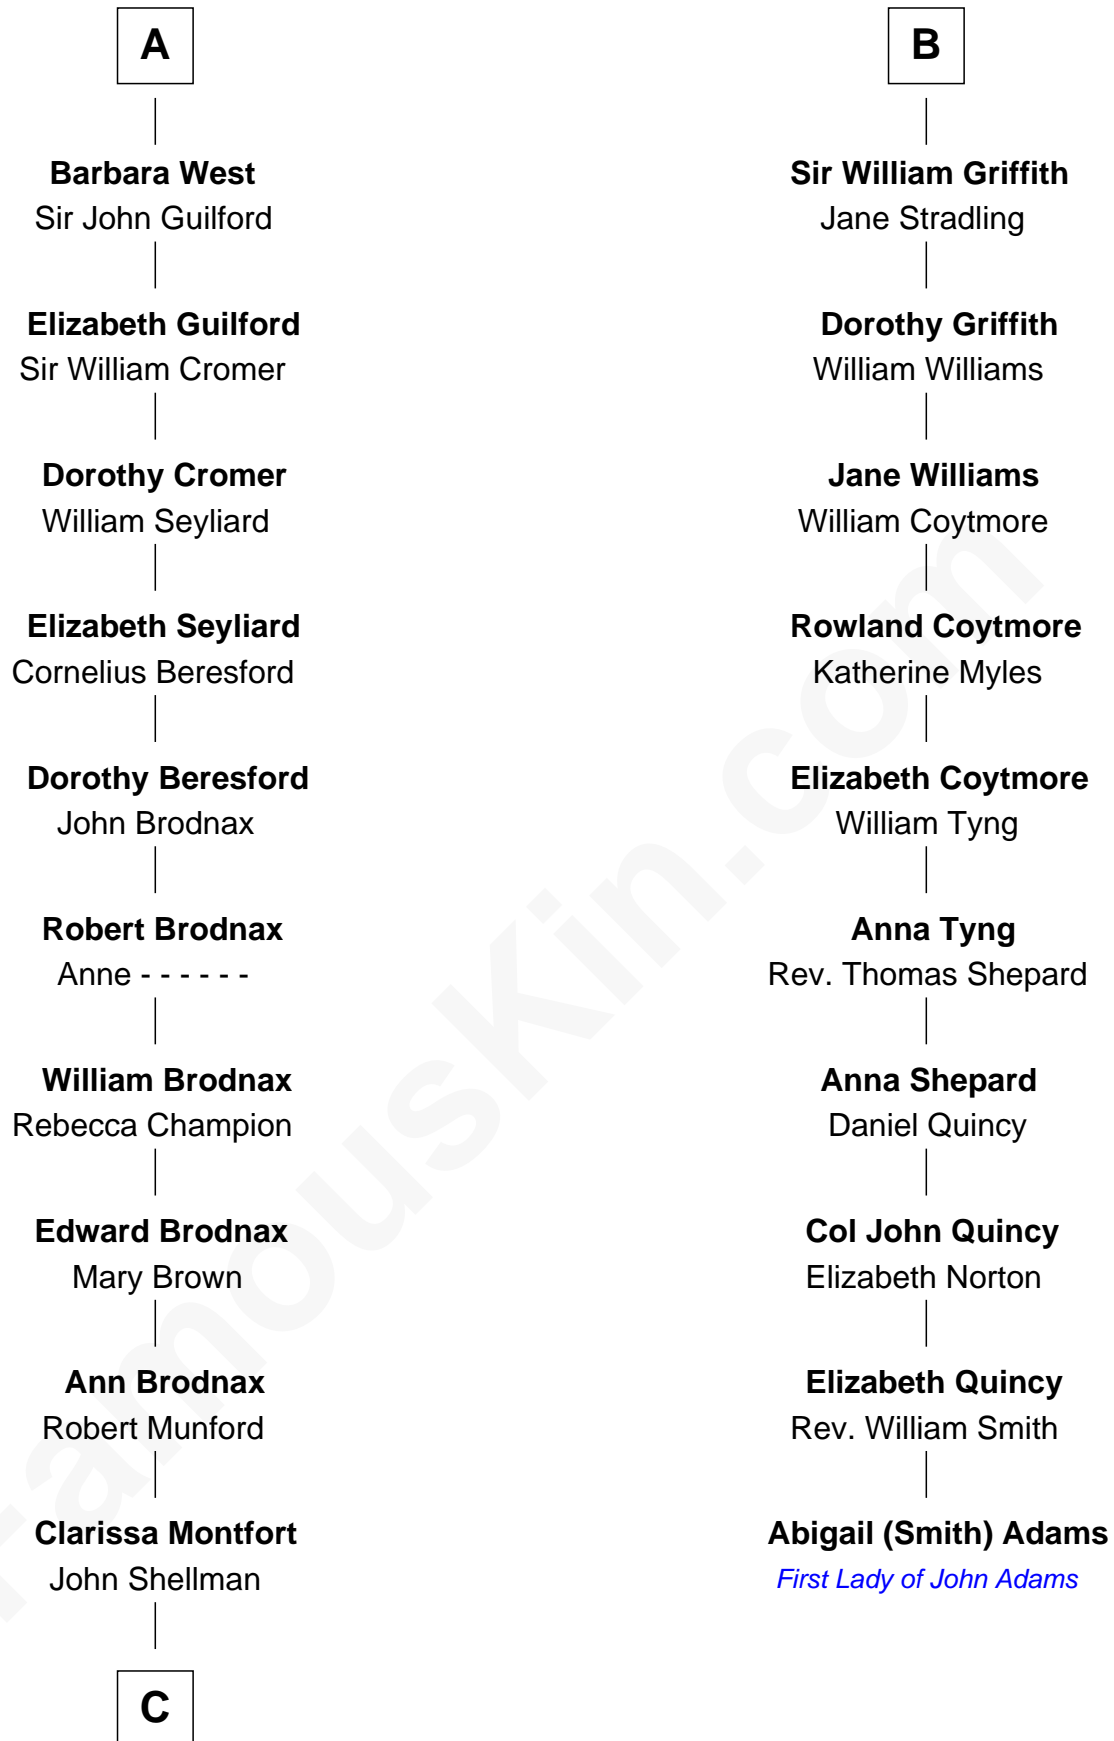

FamousKin.com
Relationship Chart of
George H. W. Bush
41st U.S. President

16th cousin 5 times removed of

Abigail (Smith) Adams
First Lady of President John Adams

C

—
Susan Montfort Shellman

Samuel Howard Fay

—
Harriet Eleanor Fay

Rev. James Smith Bush

—
Samuel Prescott Bush

Flora Sheldon

—
Prescott Sheldon Bush

Dorothy Wear Walker

—
George H. W. Bush

41st U.S. President