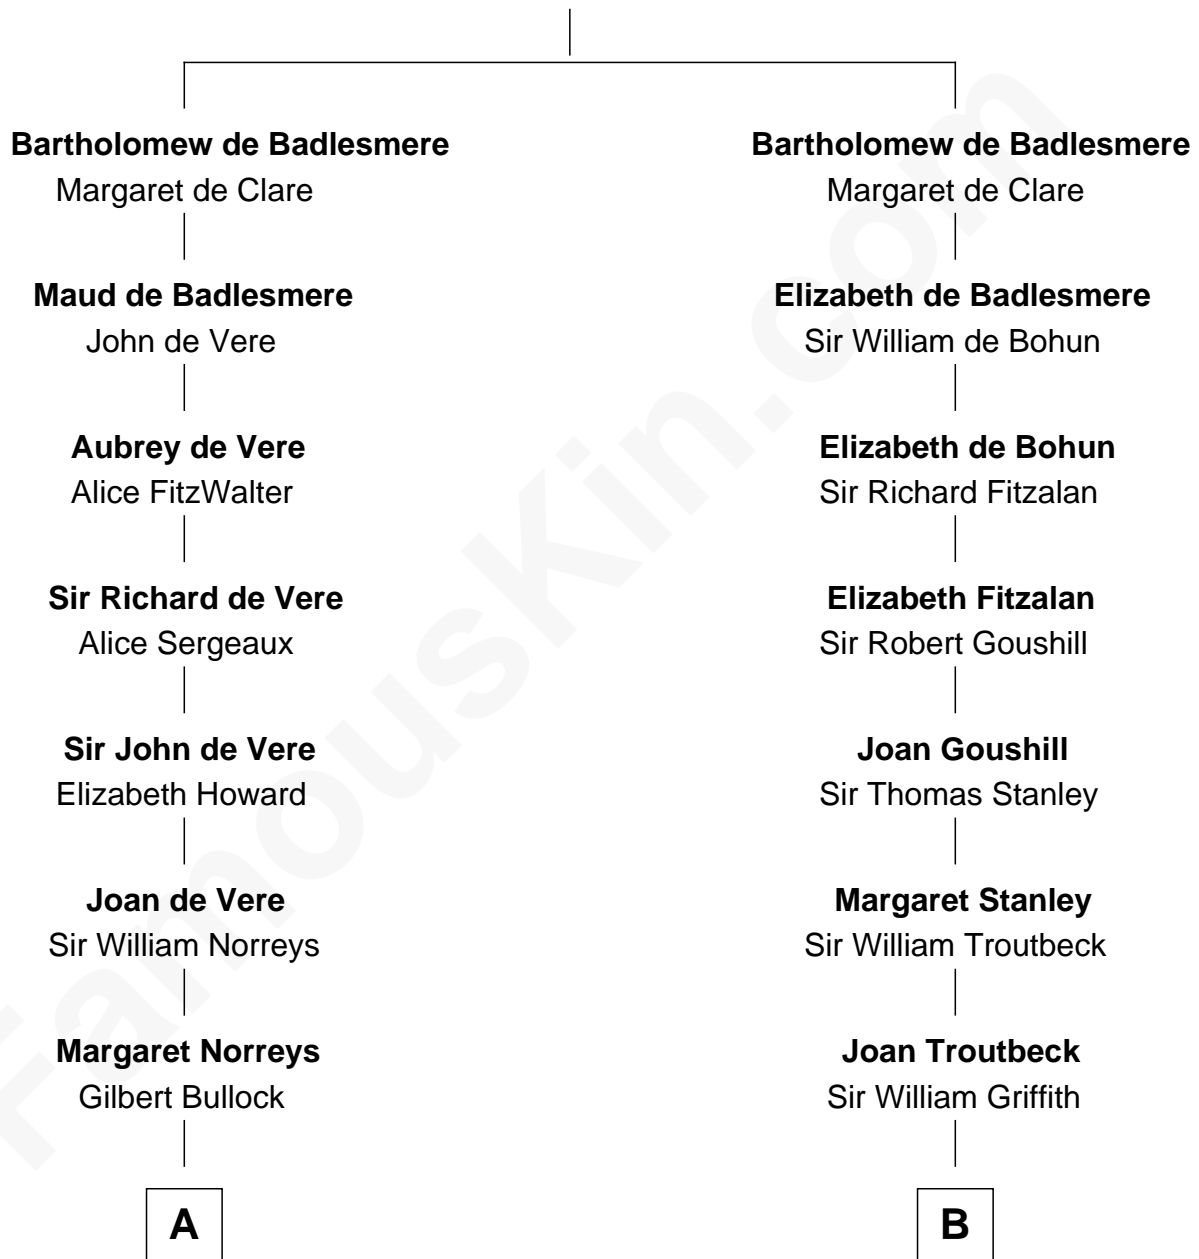

FamousKin.com
Relationship Chart of
George H. W. Bush
41st U.S. President

16th cousin 5 times removed of

Abigail (Smith) Adams
First Lady of President John Adams

Gunselm de Badlesmere

C

—
Samuel Howard Fay
Susan Montfort Shellman

—
Harriet Eleanor Fay
Rev. James Smith Bush

—
Samuel Prescott Bush
Flora Sheldon

—
Prescott Sheldon Bush
Dorothy Wear Walker

—
George H. W. Bush
41st U.S. President