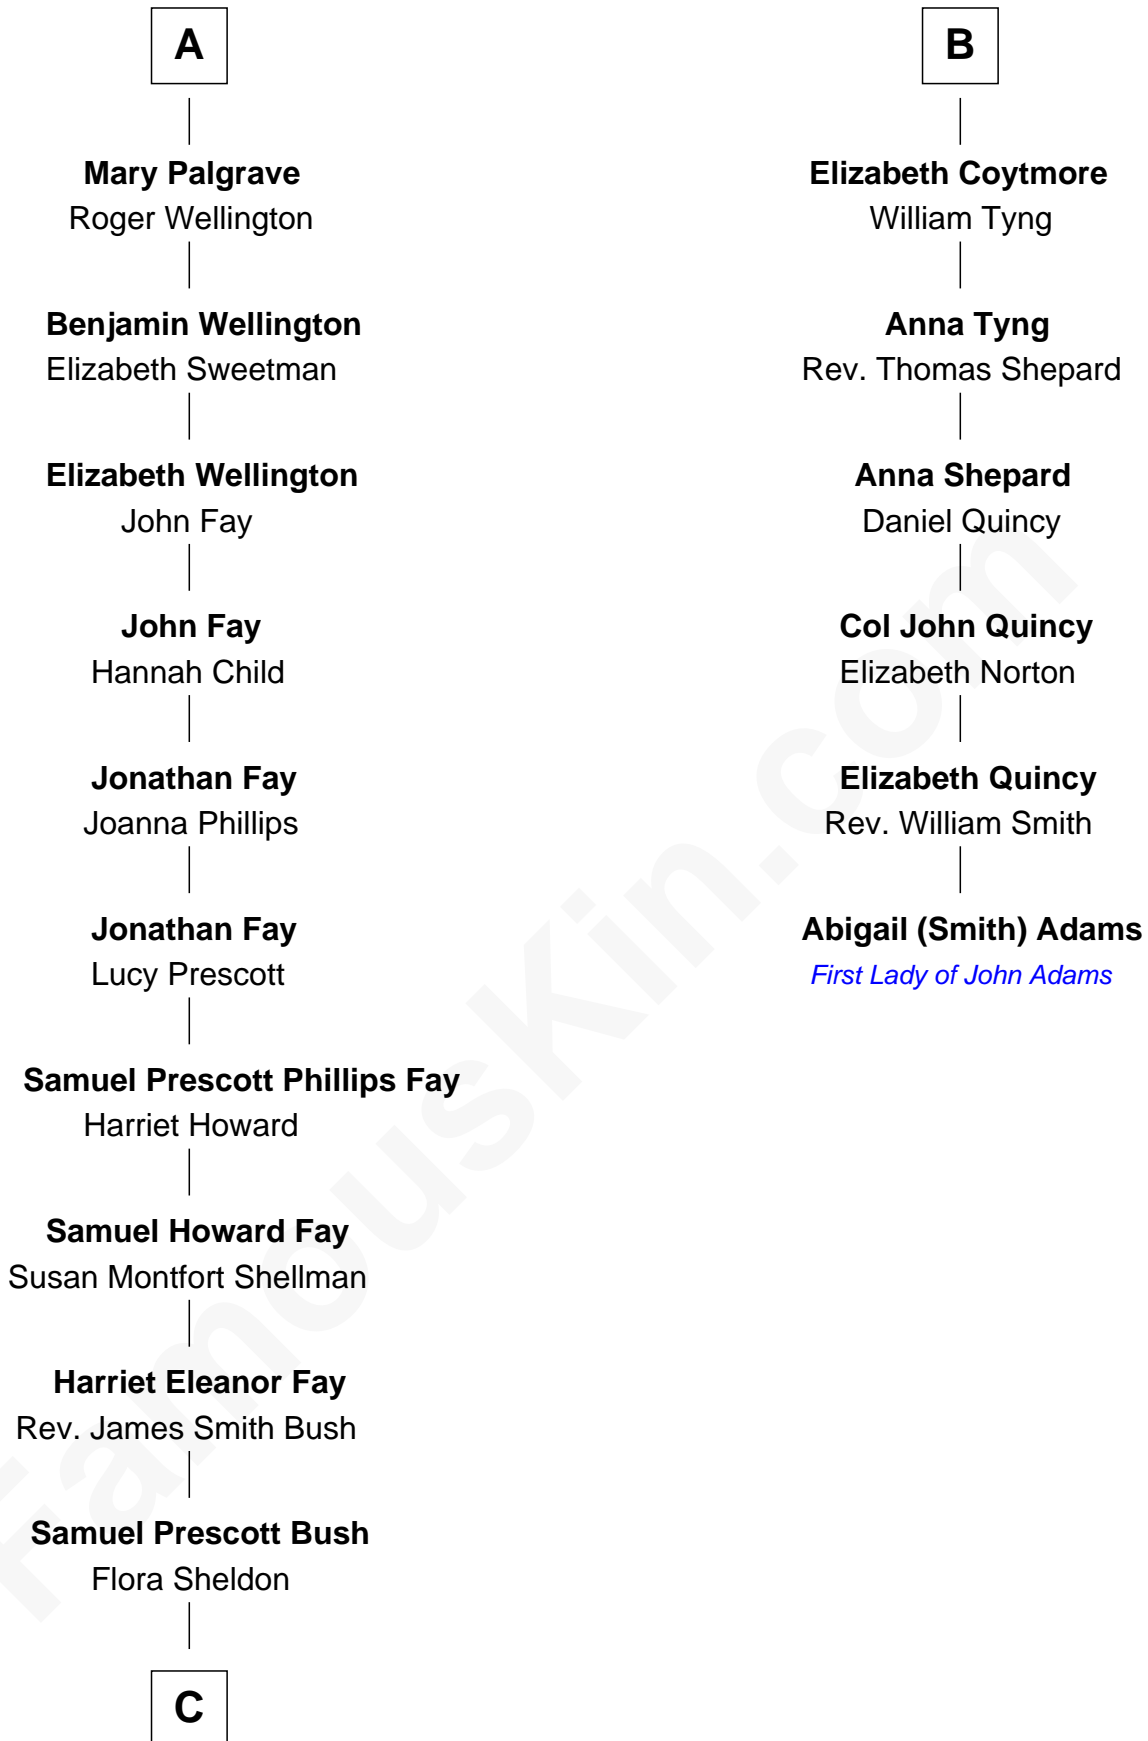

FamousKin.com
Relationship Chart of
George H. W. Bush
41st U.S. President

12th cousin 6 times removed of

Abigail (Smith) Adams
First Lady of President John Adams

C

Prescott Sheldon Bush

Dorothy Wear Walker

George H. W. Bush

41st U.S. President

FamousKin.com