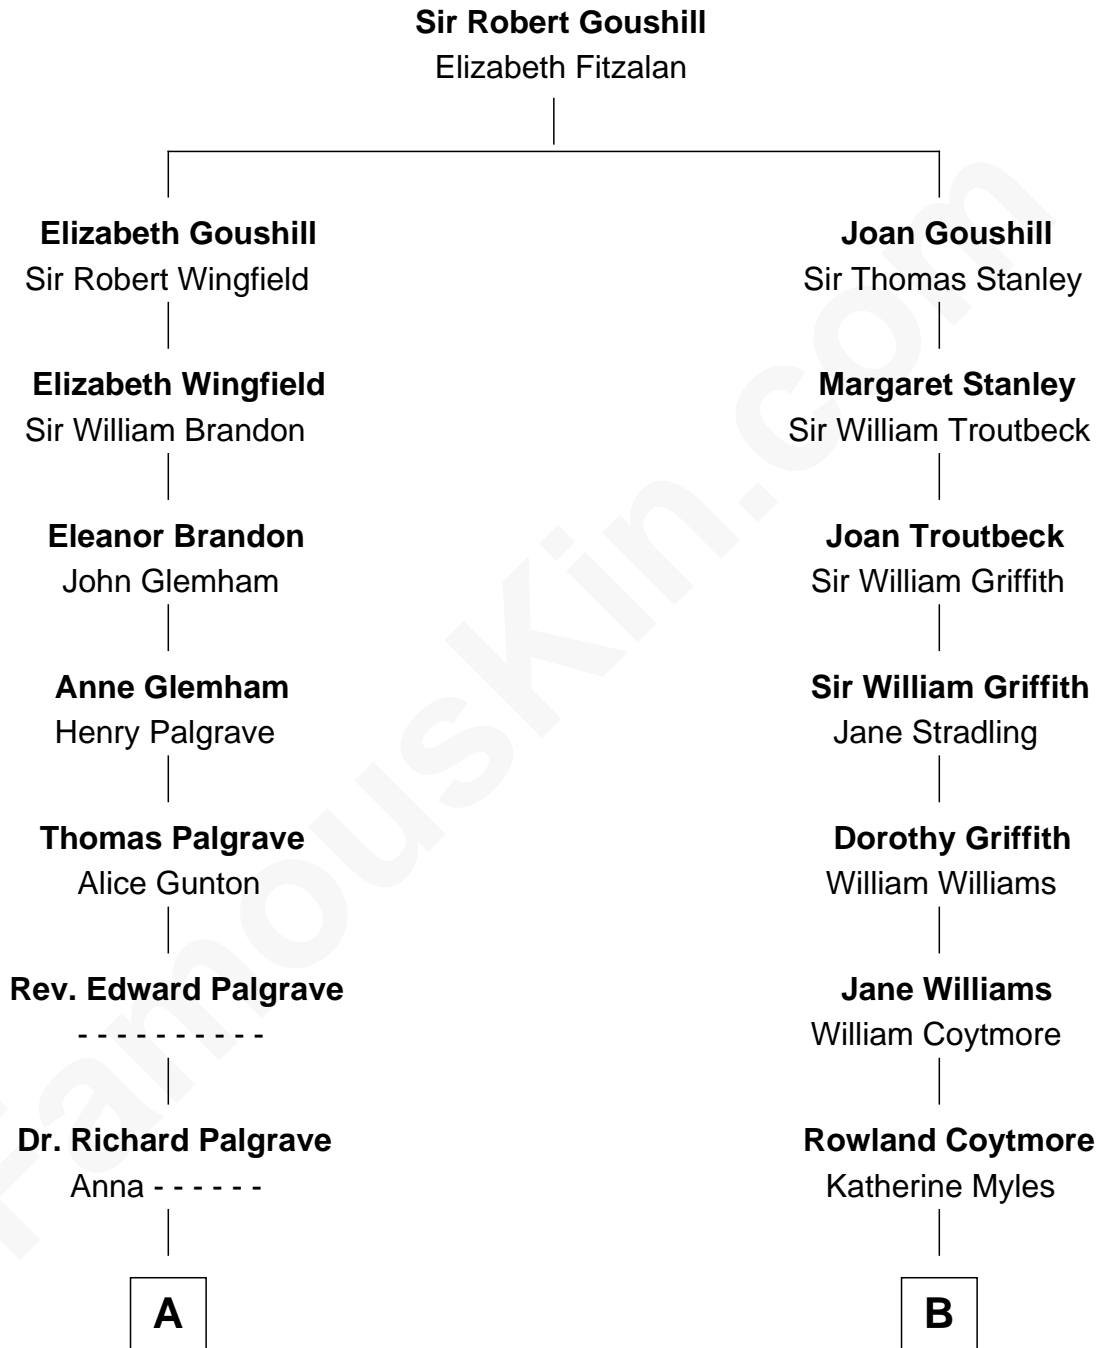

FamousKin.com
Relationship Chart of
George H. W. Bush
41st U.S. President

12th cousin 6 times removed of

Abigail (Smith) Adams
First Lady of President John Adams

C

Prescott Sheldon Bush

Dorothy Wear Walker

George H. W. Bush

41st U.S. President

FamousKin.com