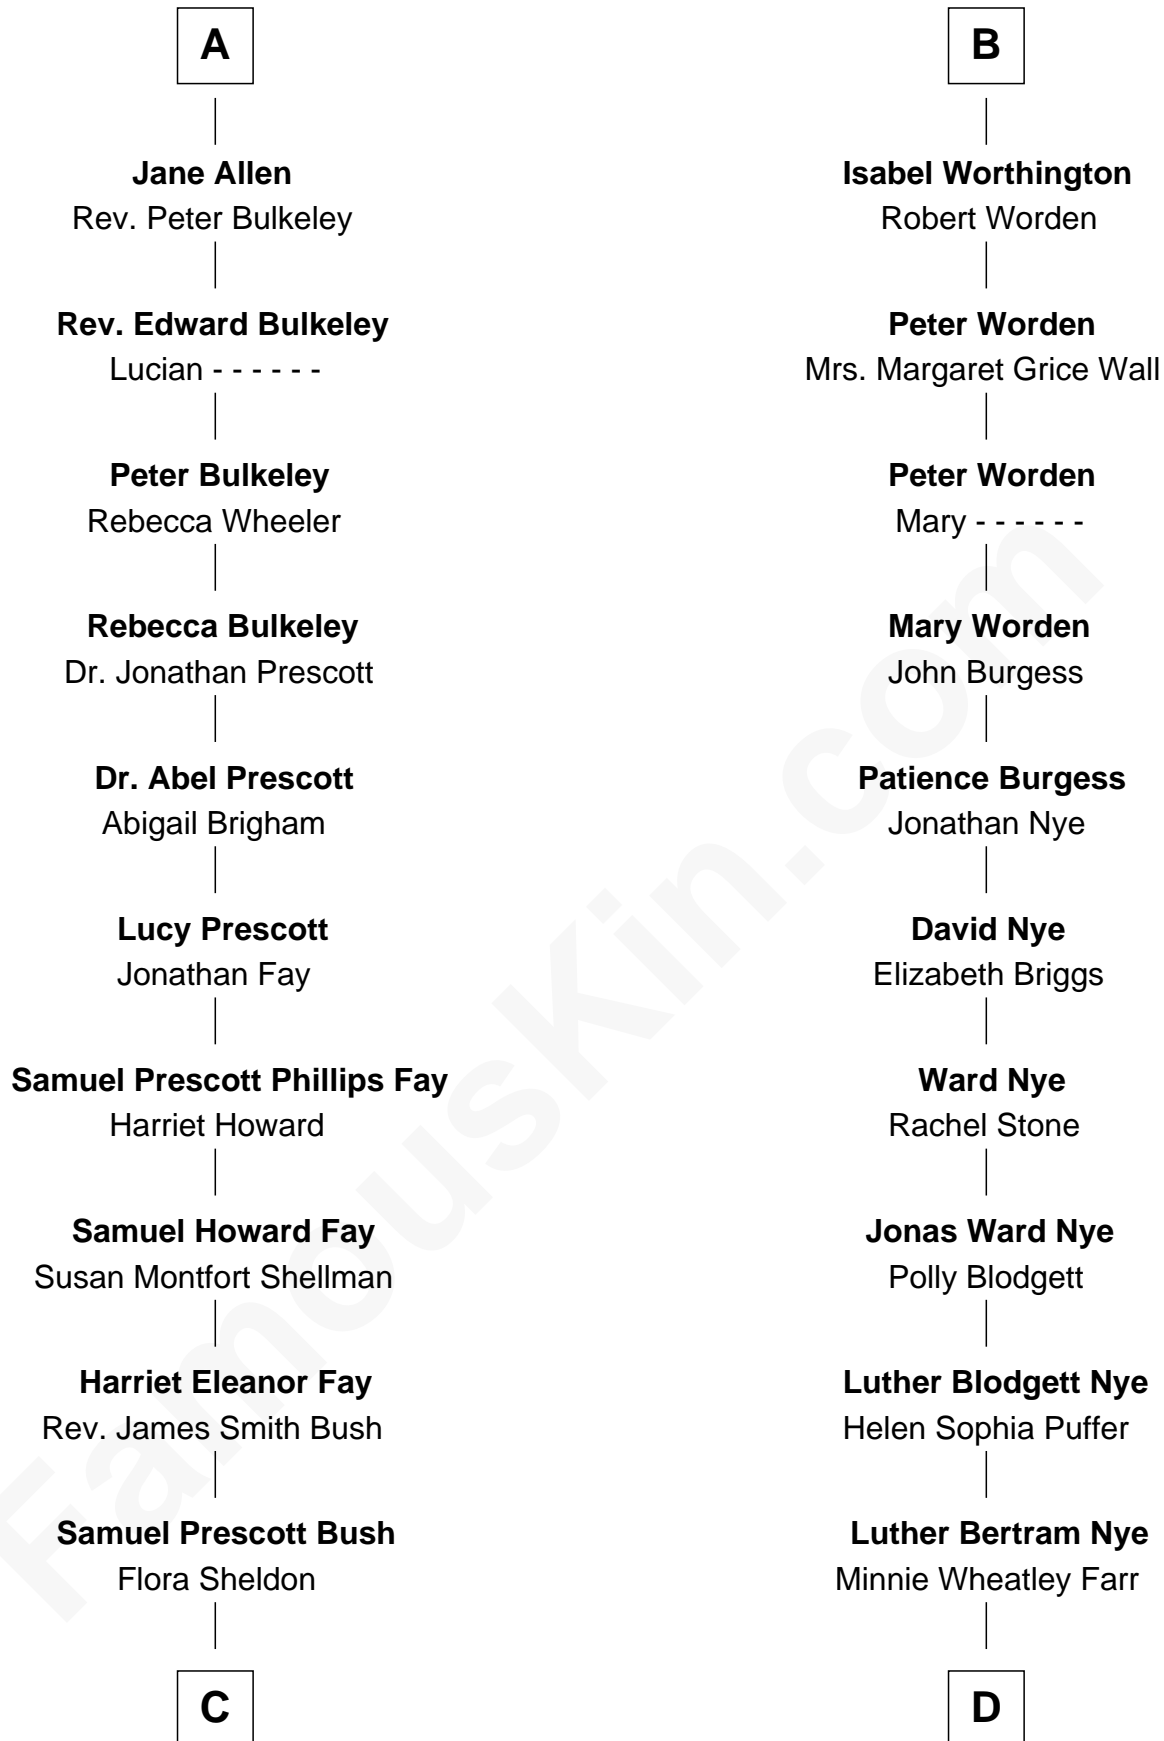

FamousKin.com Relationship Chart of

George H. W. Bush

41st U.S. President

18th cousin of

Bill Nye

TV's The Science Guy

Alice Plumpton

*with husband
Sir John Boteler*

*with husband
Sir Richard de Sherburne*

C

Prescott Sheldon Bush

Dorothy Wear Walker

George H. W. Bush

41st U.S. President

D

Edwin Darby Nye

Dr. Jacqueline Blanche Jenkins

Bill Nye

TV's The Science Guy

FamousKin.com