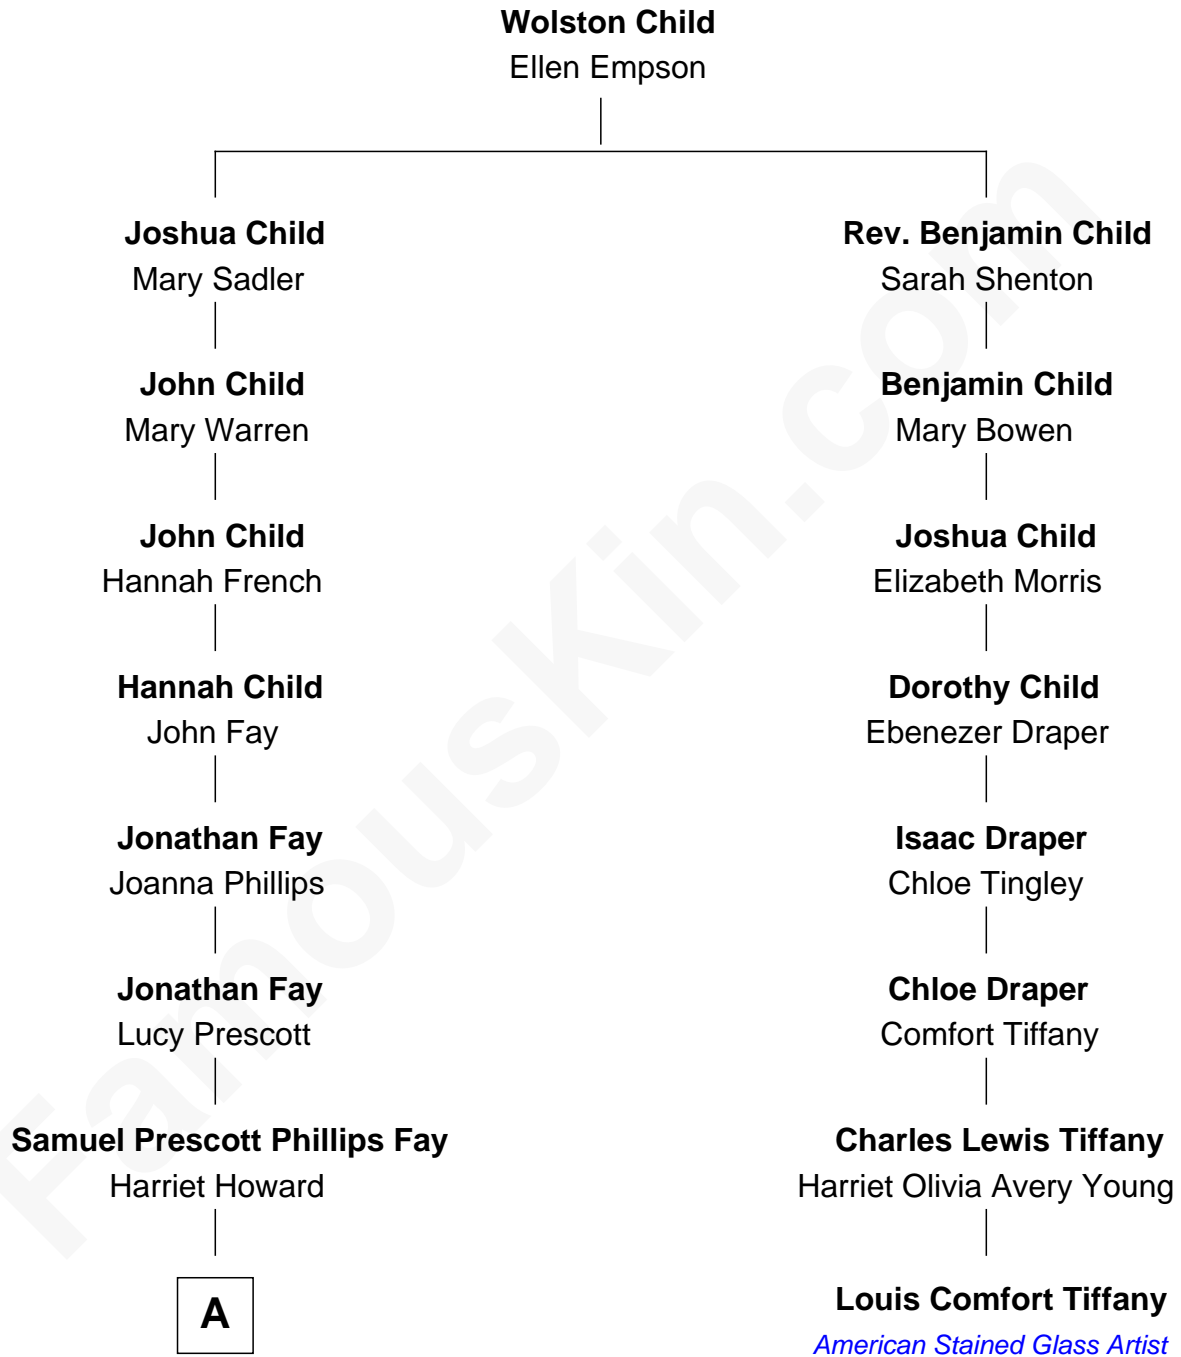

**FamousKin.com**  
**Relationship Chart of**  
**George H. W. Bush**  
*41st U.S. President*

7th cousin 4 times removed of  
**Louis Comfort Tiffany**  
*American Stained Glass Artist*

**A**

—  
**Samuel Howard Fay**  
Susan Montfort Shellman

—  
**Harriet Eleanor Fay**  
Rev. James Smith Bush

—  
**Samuel Prescott Bush**  
Flora Sheldon

—  
**Prescott Sheldon Bush**  
Dorothy Wear Walker

—  
**George H. W. Bush**  
*41st U.S. President*