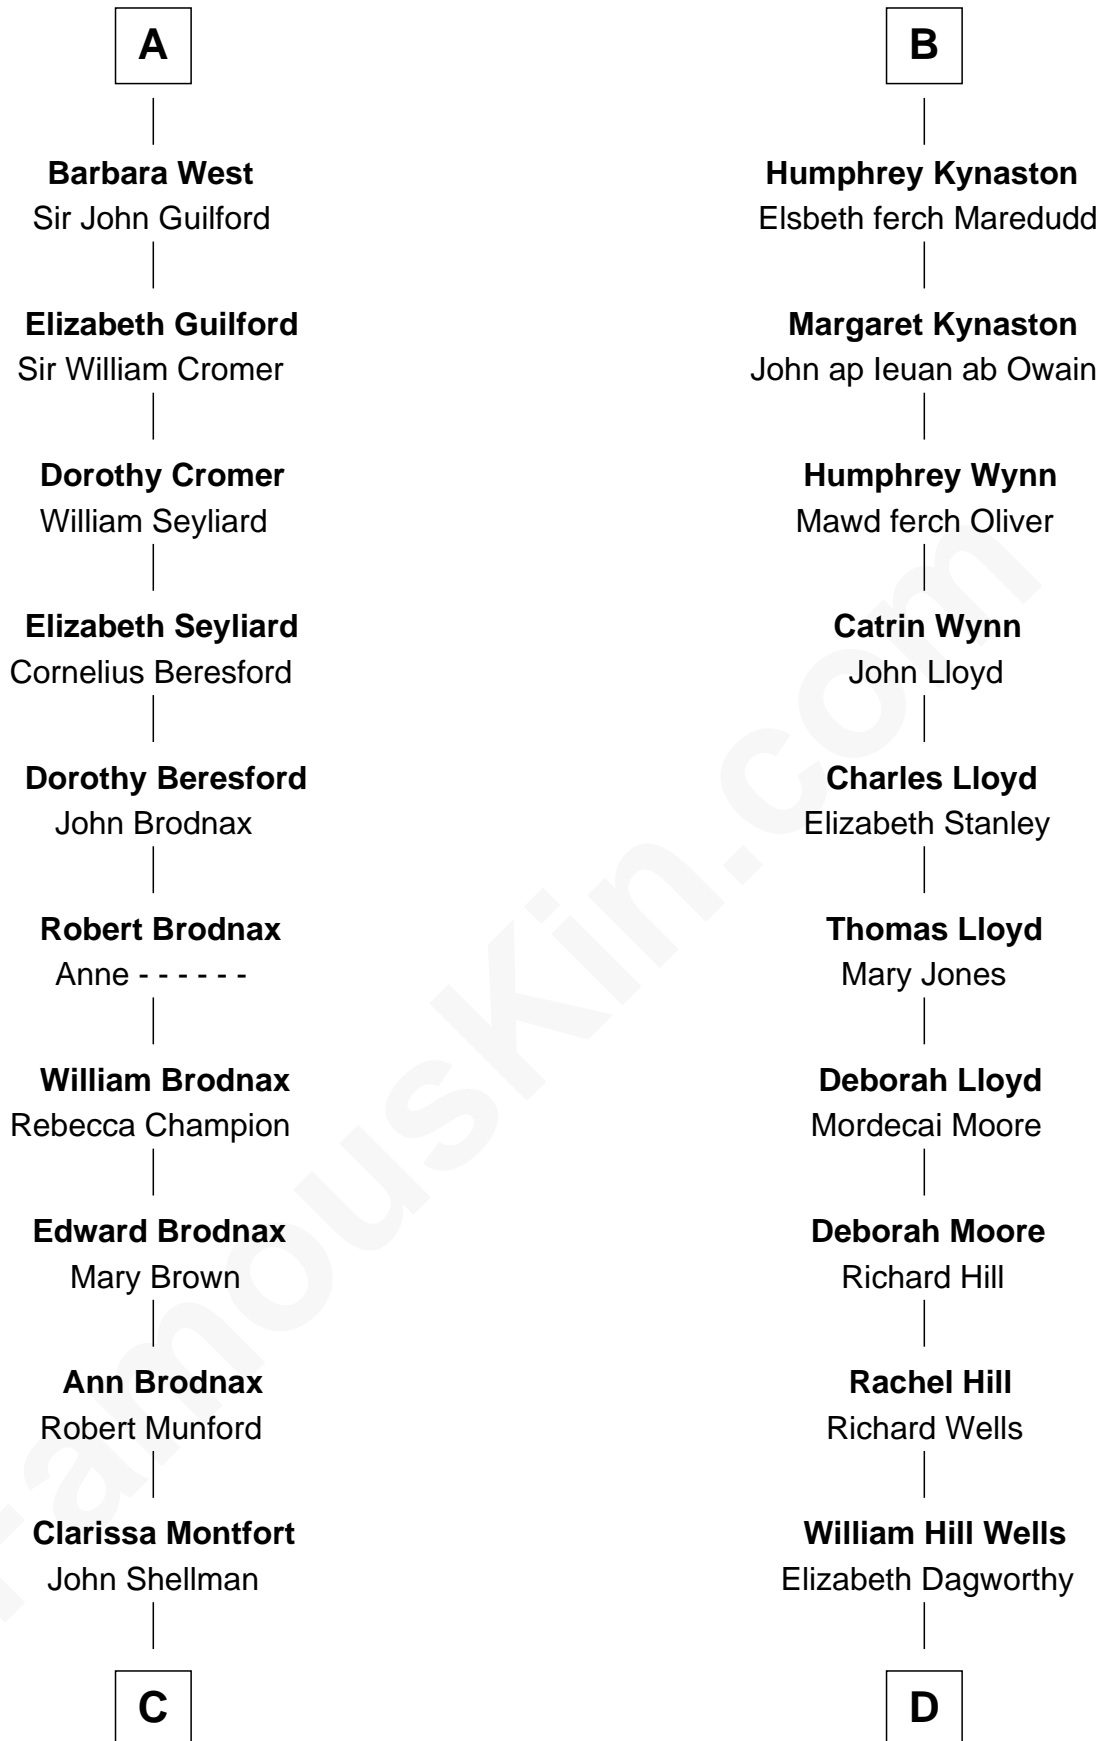

FamousKin.com Relationship Chart of

George H. W. Bush

41st U.S. President

20th cousin 1 time removed of

Orson Welles

Radio, Stage, and Movie Actor

Edmund Plantagenet

Blanche of Artois

Dorothy Wear Walker

George H. W. Bush

41st U.S. President

D

Henry Hill Welles

Mary Putnam

Richard Jones Welles

Mary Blanche Head