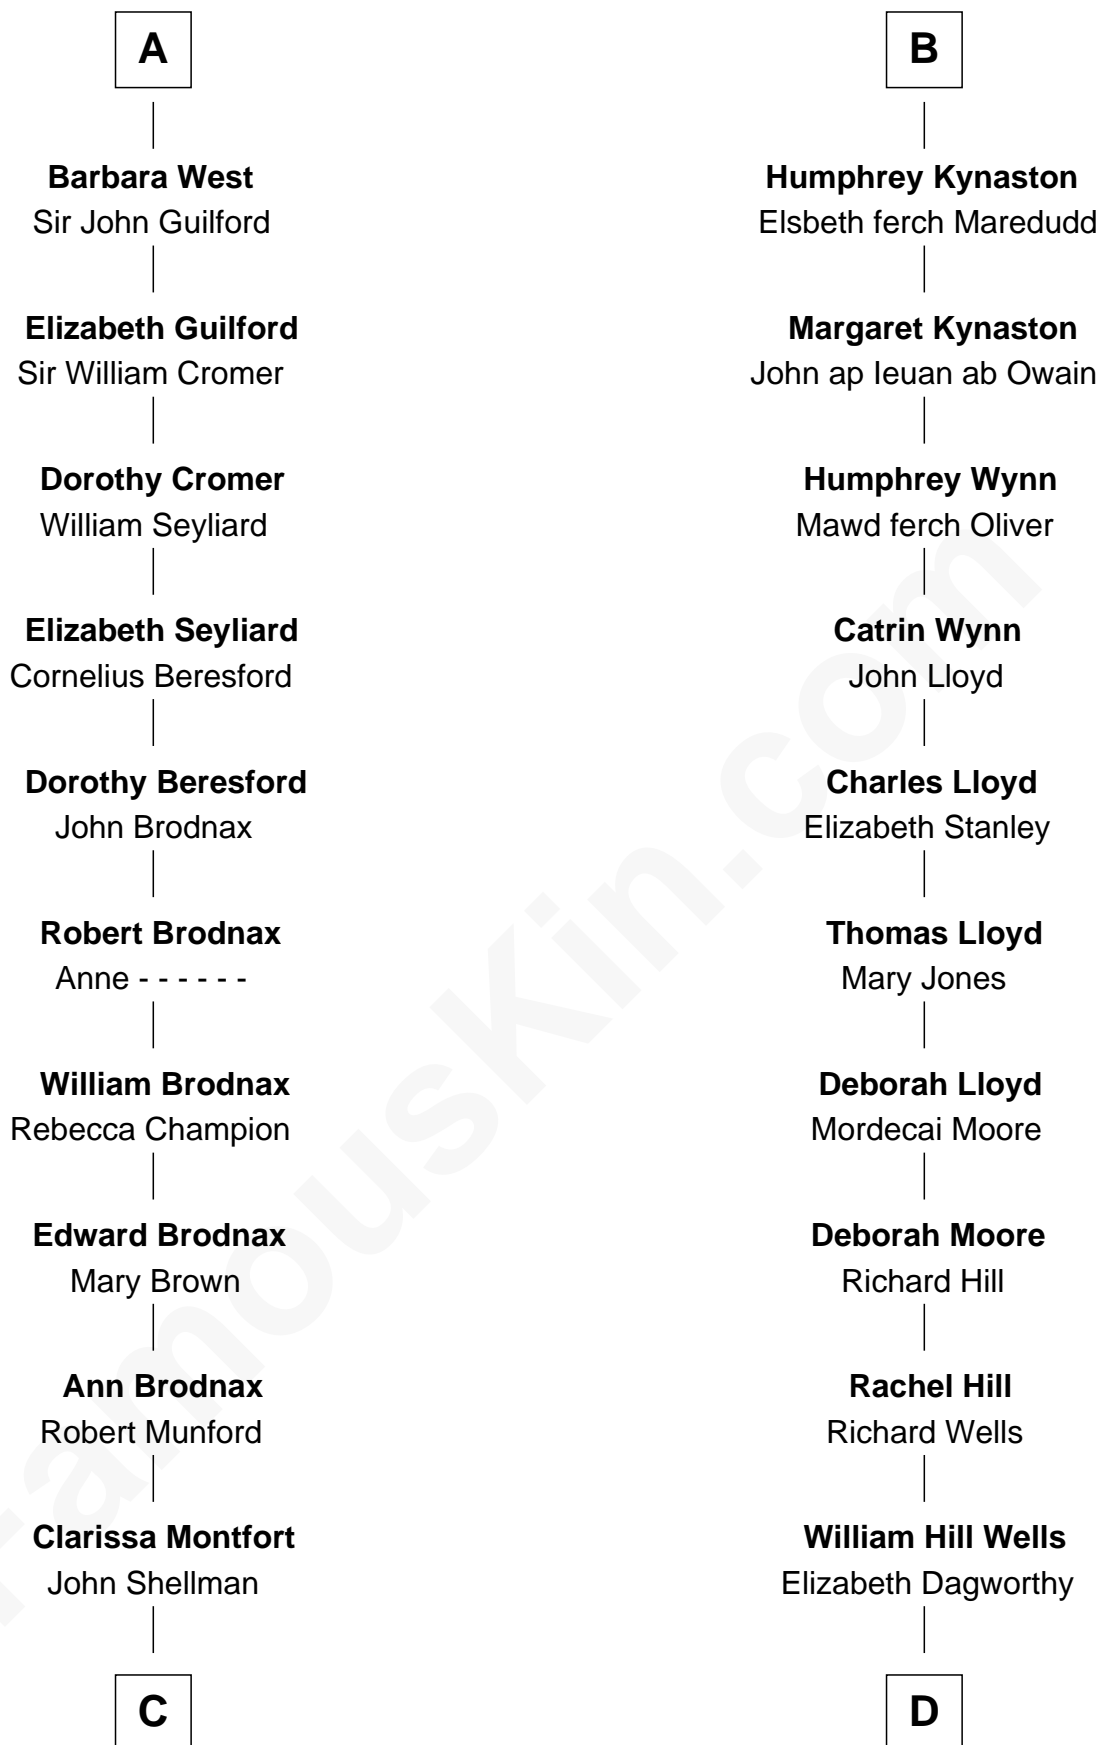

Maud de Chaworth

Henry Plantagenet

Joan of Lancaster

John de Mowbray

Eleanor Mowbray

Roger de la Warre

Joan de la Warre

Sir Thomas West

Sir Reynold West

Margaret Thorley

Sir Richard West

Katherine Hungerford

Sir Thomas West

Eleanor Copley

A

Maud de Chaworth

Henry Plantagenet

Henry of Lancaster

Isabella de Beaumont

Blanche of Lancaster

John of Gaunt

Henry IV, King of England

Mary de Bohun

Humphrey Plantagenet

Antigone Plantagenet

Henry Grey

Elizabeth Grey

Sir Roger Kynaston

B

C

Susan Montfort Shellman

Samuel Howard Fay