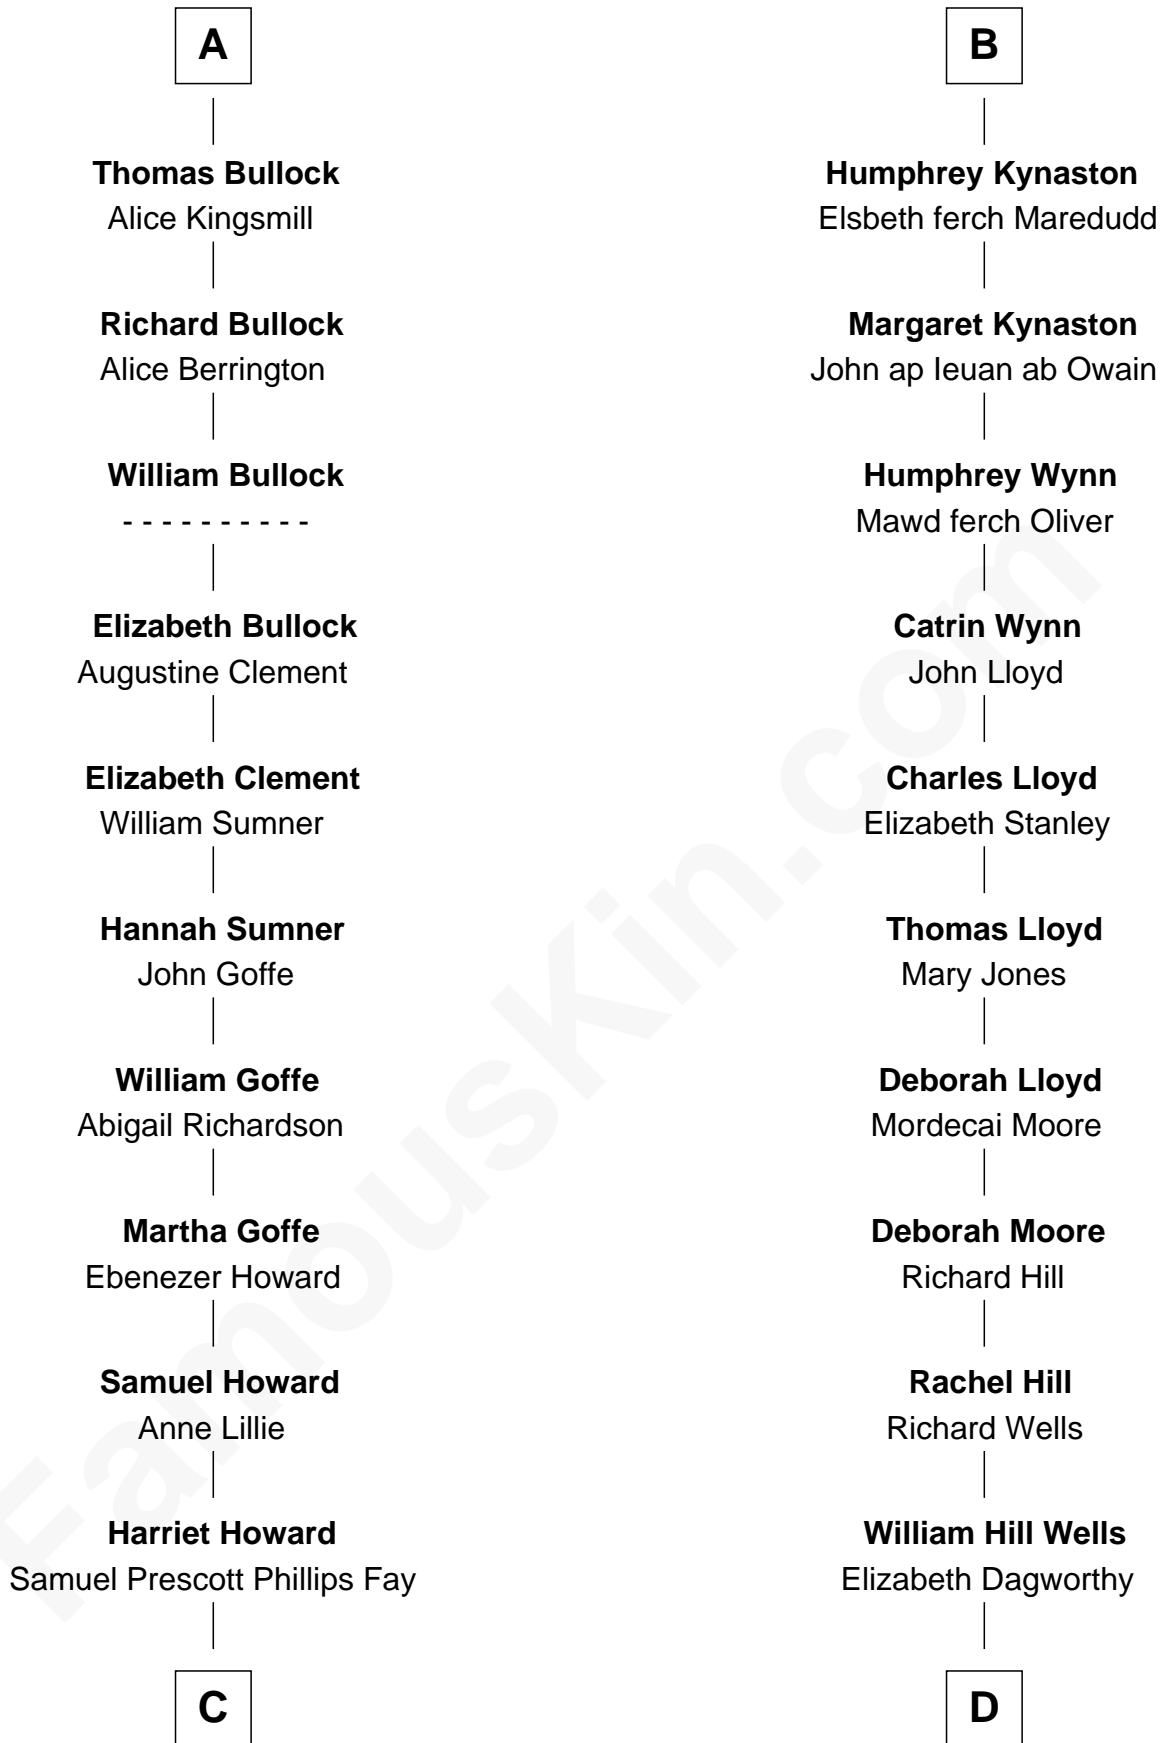

FamousKin.com
Relationship Chart of
George H. W. Bush
41st U.S. President

20th cousin 1 time removed of
Orson Welles
Radio, Stage, and Movie Actor

C

Samuel Howard Fay
Susan Montfort Shellman

Harriet Eleanor Fay
Rev. James Smith Bush

Samuel Prescott Bush
Flora Sheldon

Prescott Sheldon Bush
Dorothy Wear Walker

George H. W. Bush
41st U.S. President

D

Henry Hill Welles
Mary Putnam

Richard Jones Welles
Mary Blanche Head

Richard Head Welles
Beatrice Ives