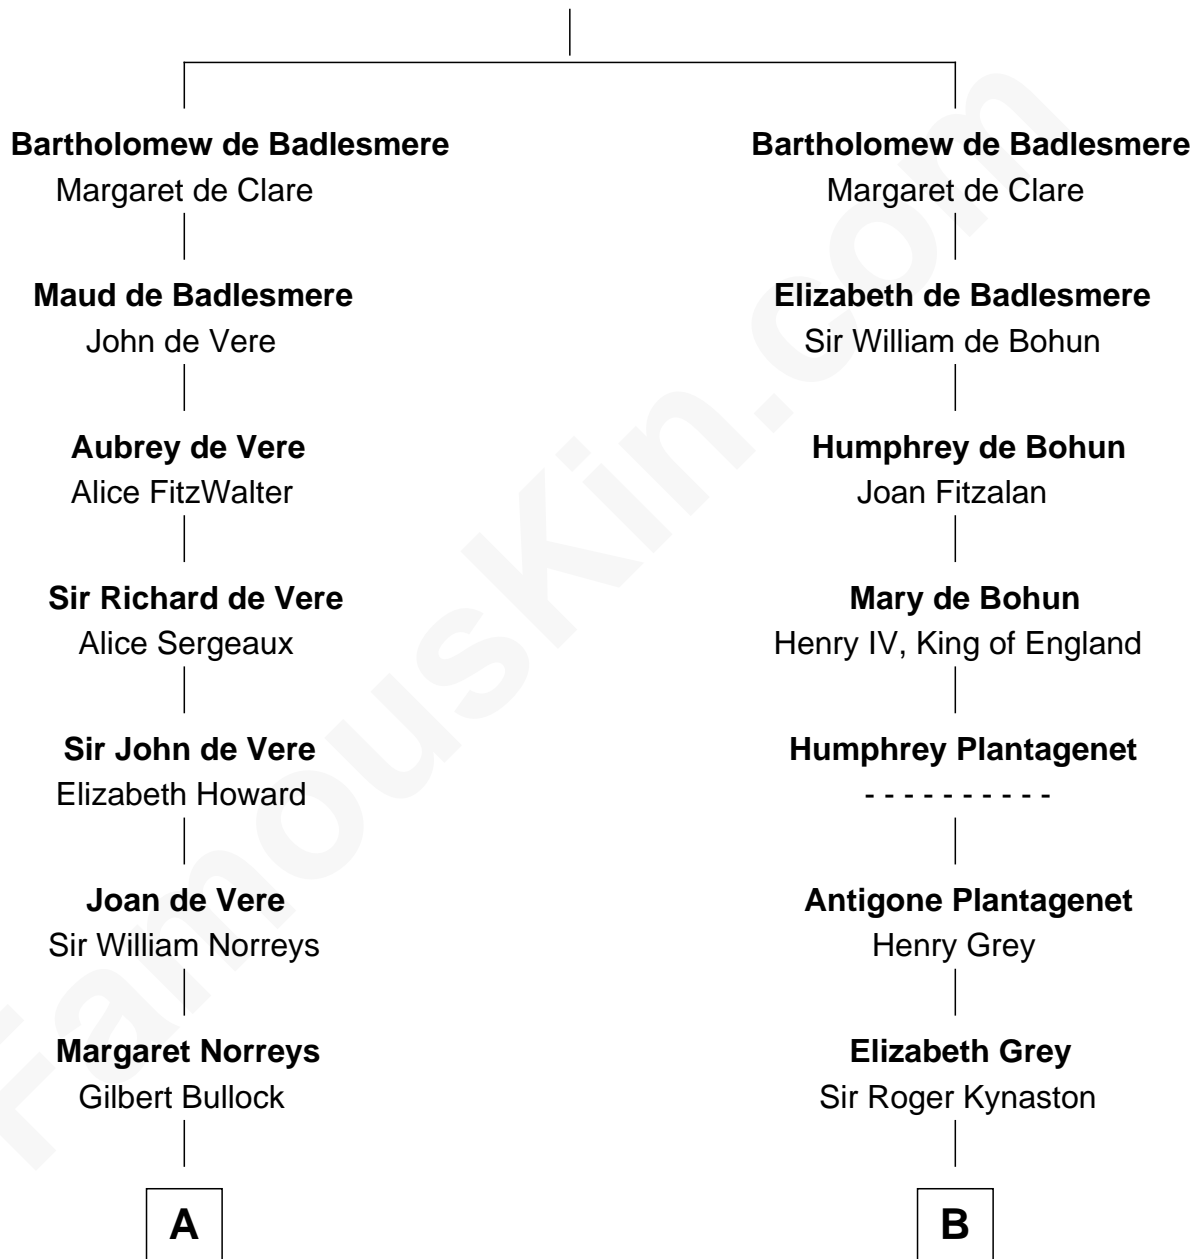

**FamousKin.com**  
**Relationship Chart of**  
**George H. W. Bush**  
*41st U.S. President*

**20th cousin 1 time removed of**  
**Orson Welles**  
*Radio, Stage, and Movie Actor*

**Gunselm de Badlesmere**

**C**

**Samuel Howard Fay**  
Susan Montfort Shellman

**Harriet Eleanor Fay**  
Rev. James Smith Bush

**Samuel Prescott Bush**  
Flora Sheldon

**Prescott Sheldon Bush**  
Dorothy Wear Walker

**George H. W. Bush**  
*41st U.S. President*