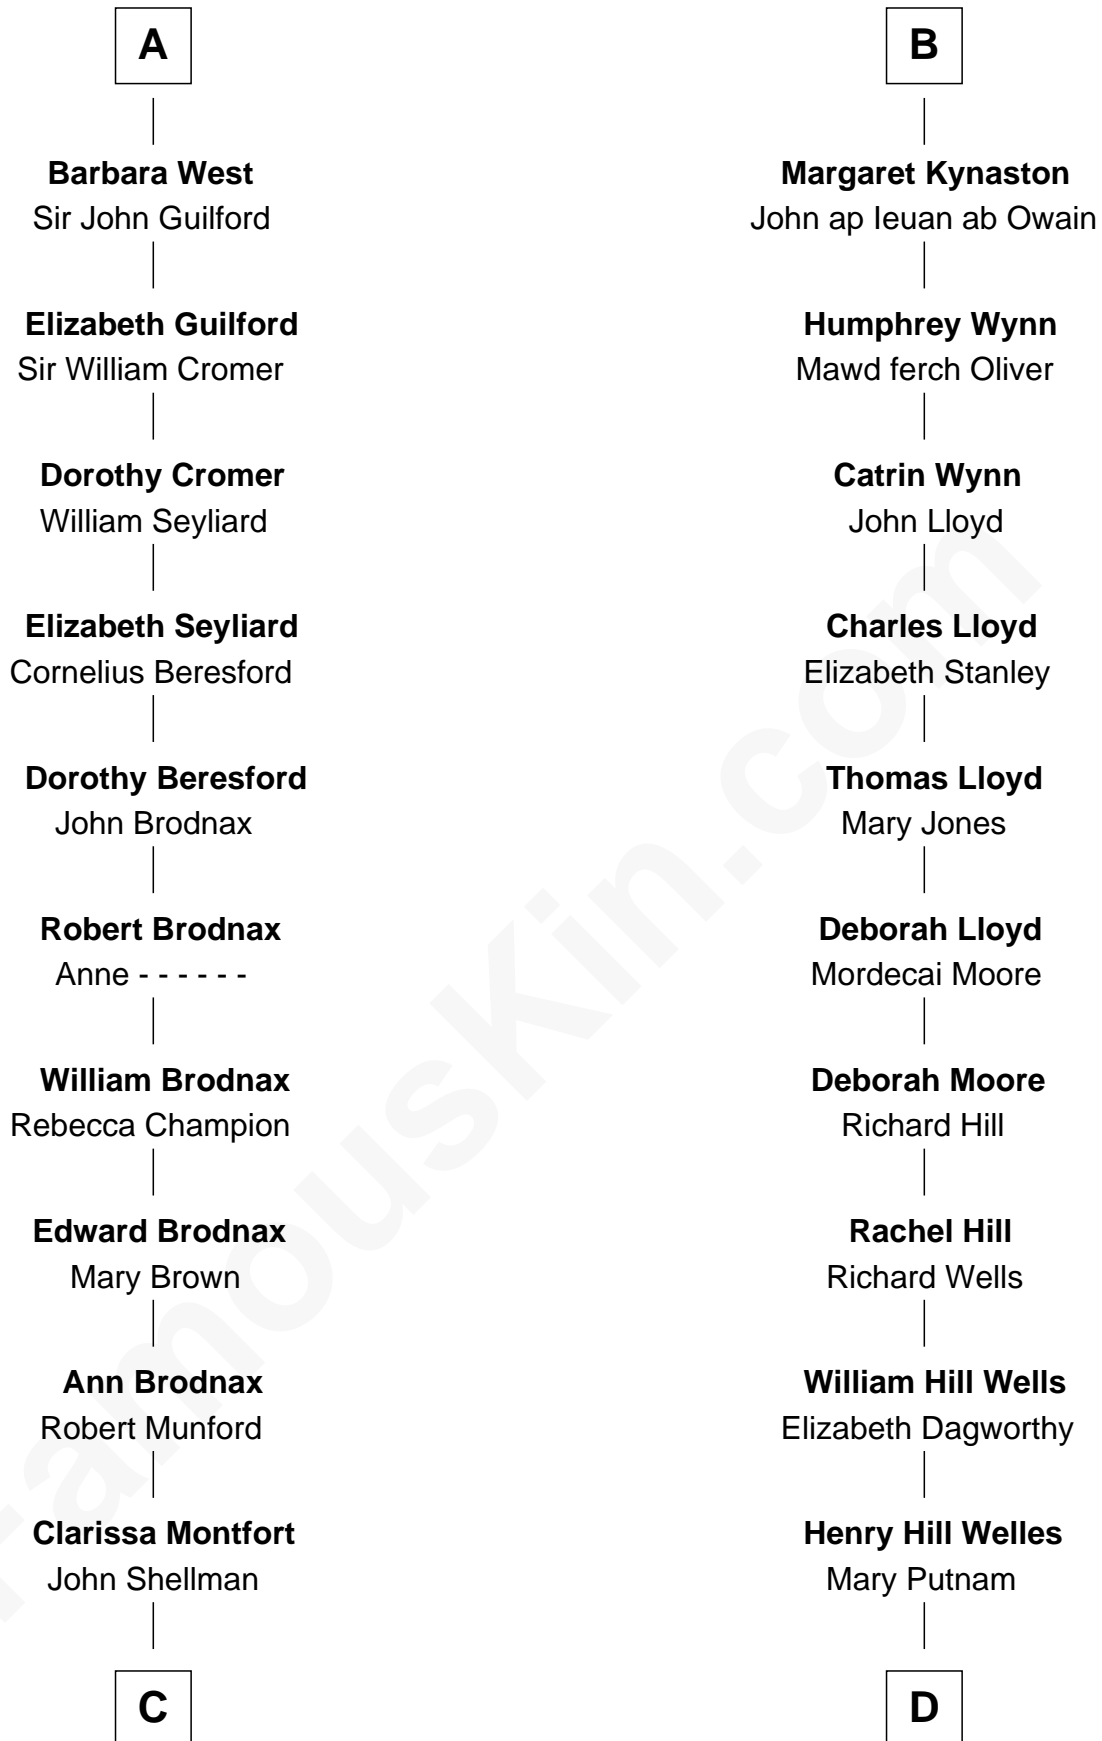

**FamousKin.com**  
**Relationship Chart of**  
**George H. W. Bush**  
*41st U.S. President*

**19th cousin 2 times removed of**  
**Orson Welles**  
*Radio, Stage, and Movie Actor*

**C**

**Susan Montfort Shellman**

Samuel Howard Fay

**Harriet Eleanor Fay**

Rev. James Smith Bush

**Samuel Prescott Bush**

Flora Sheldon

**Prescott Sheldon Bush**

Dorothy Wear Walker

**George H. W. Bush**