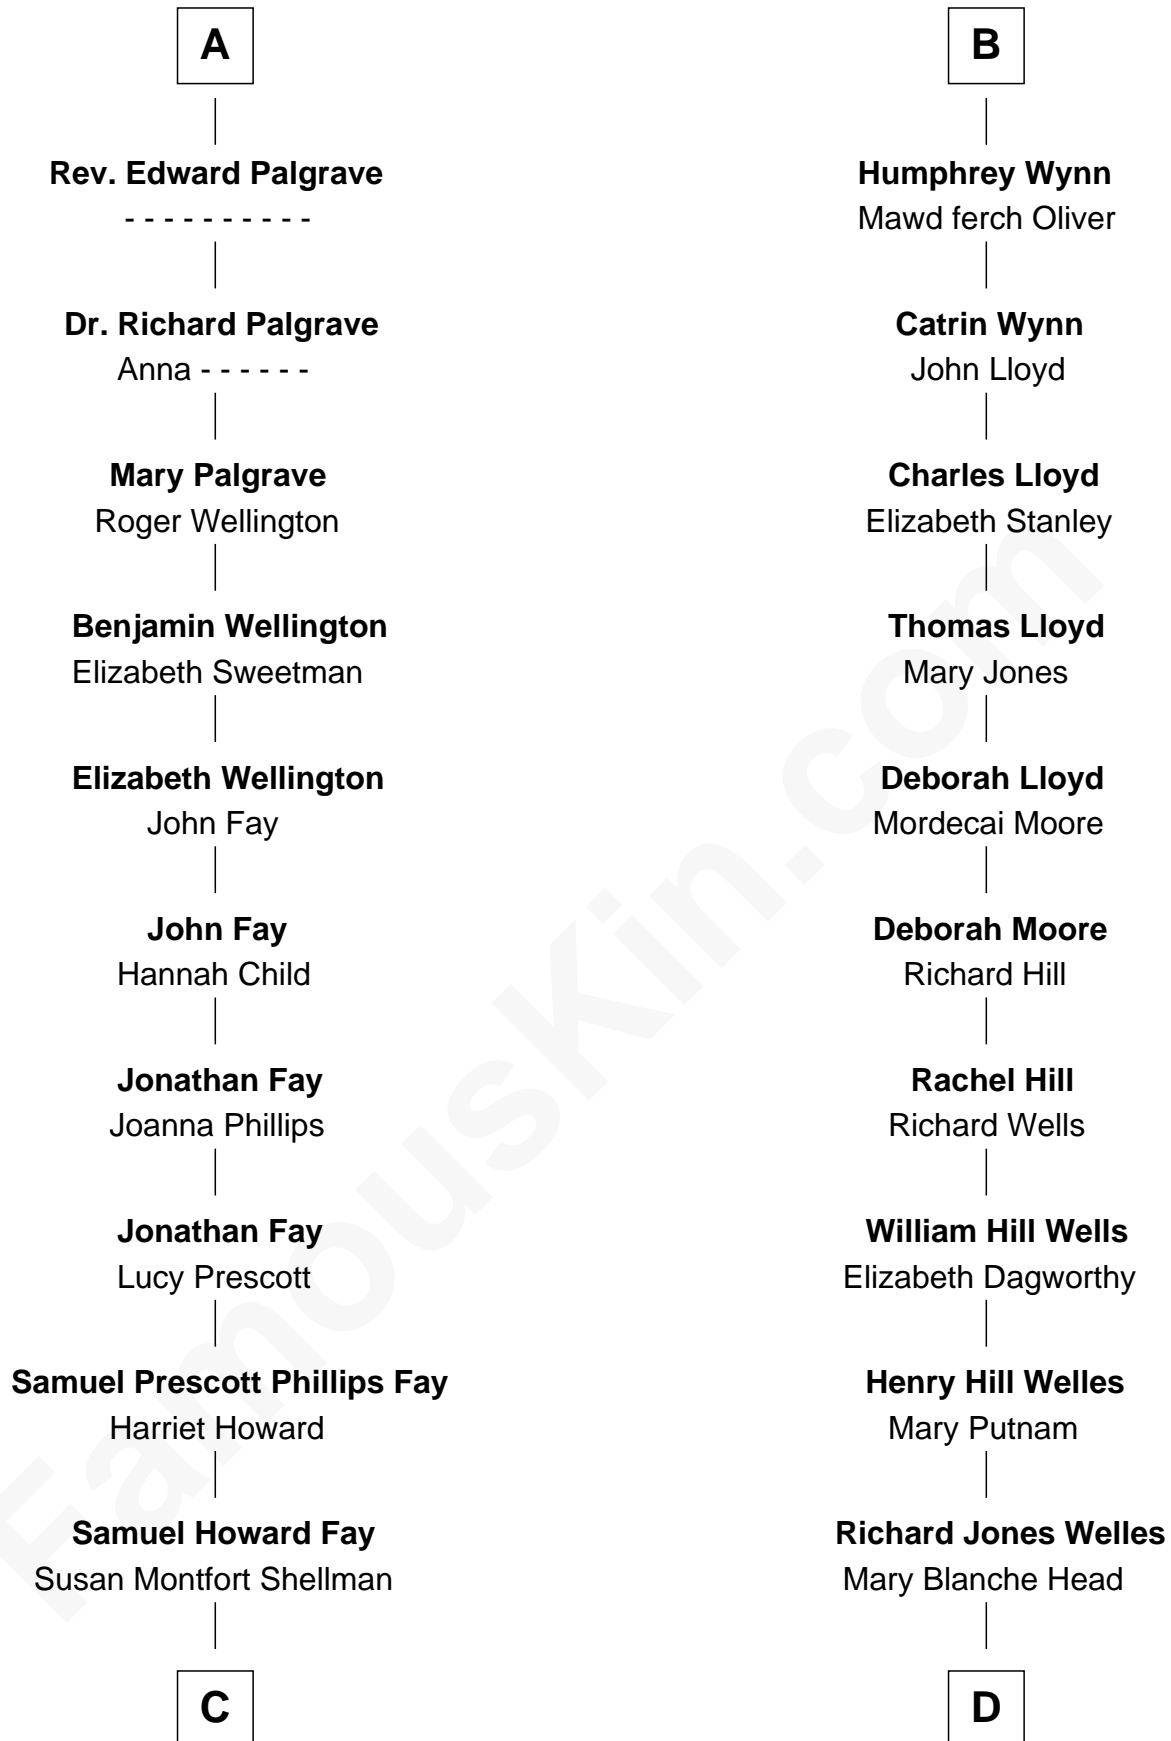

FamousKin.com
Relationship Chart of
George H. W. Bush
41st U.S. President

18th cousin 2 times removed of
Orson Welles
Radio, Stage, and Movie Actor

C

Harriet Eleanor Fay
Rev. James Smith Bush

Samuel Prescott Bush
Flora Sheldon

Prescott Sheldon Bush
Dorothy Wear Walker

George H. W. Bush
41st U.S. President

D

Richard Head Welles
Beatrice Ives

Orson Welles
Radio, Stage, and Movie Actor

FamousKin.com