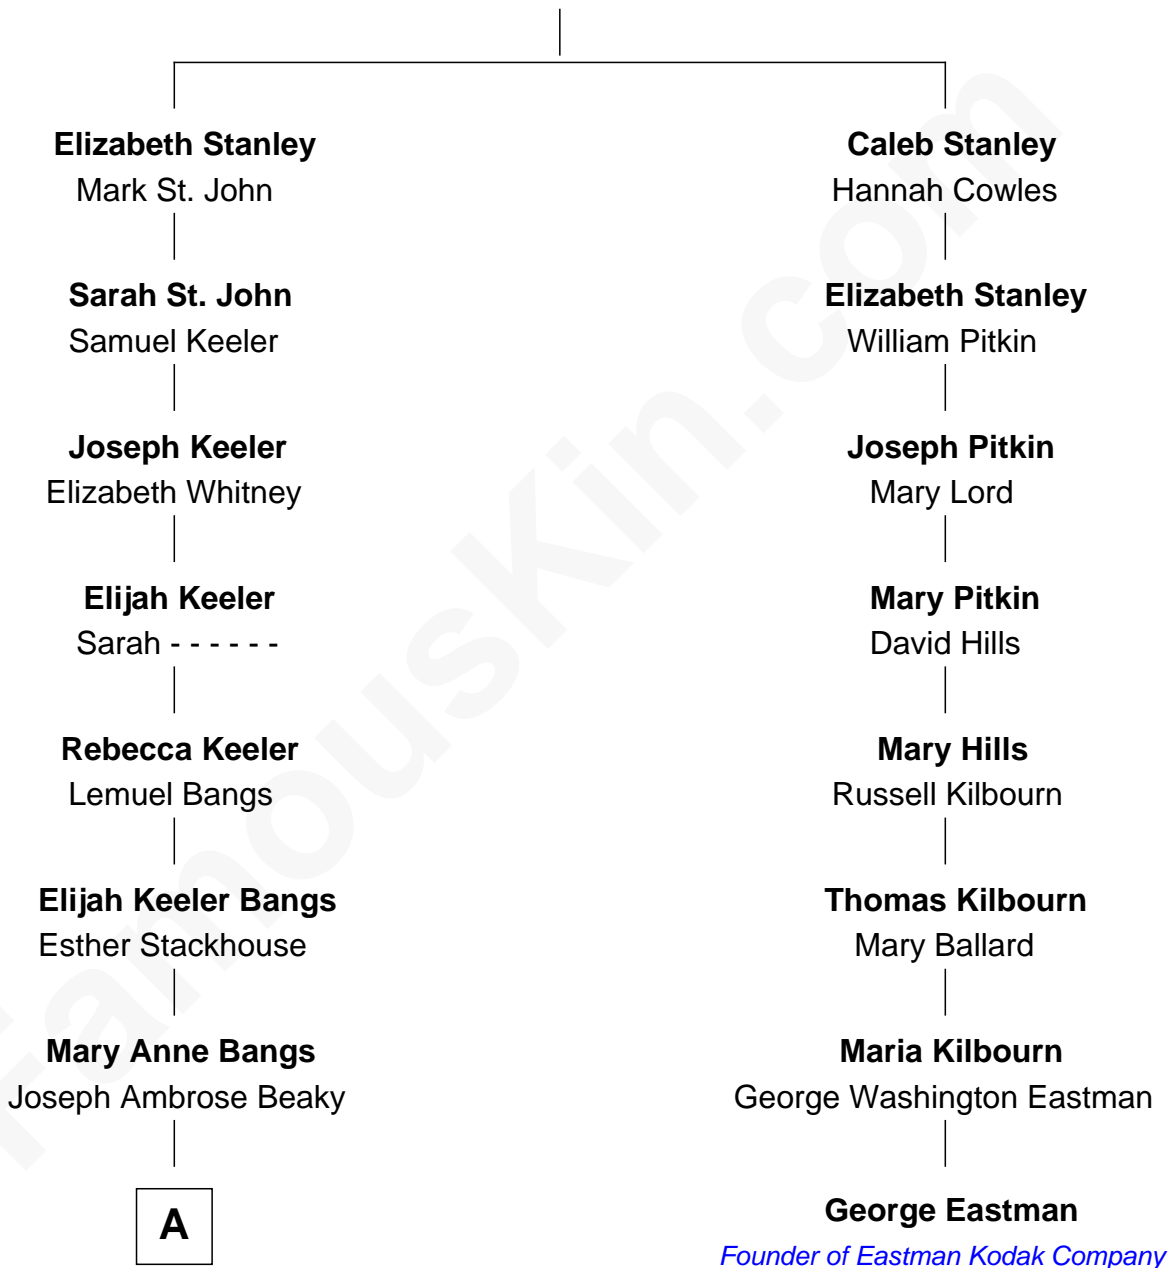

FamousKin.com
Relationship Chart of
George H. W. Bush
41st U.S. President

7th cousin 3 times removed of

George Eastman
Founder of Eastman Kodak Company

Timothy Stanley
 Elizabeth - - - - -

A

—
Martha Adela Beaky

David Davis Walker

—
George Herbert Walker

Lucretia Wear

—
Dorothy Wear Walker

Prescott Sheldon Bush

—
George H. W. Bush

41st U.S. President