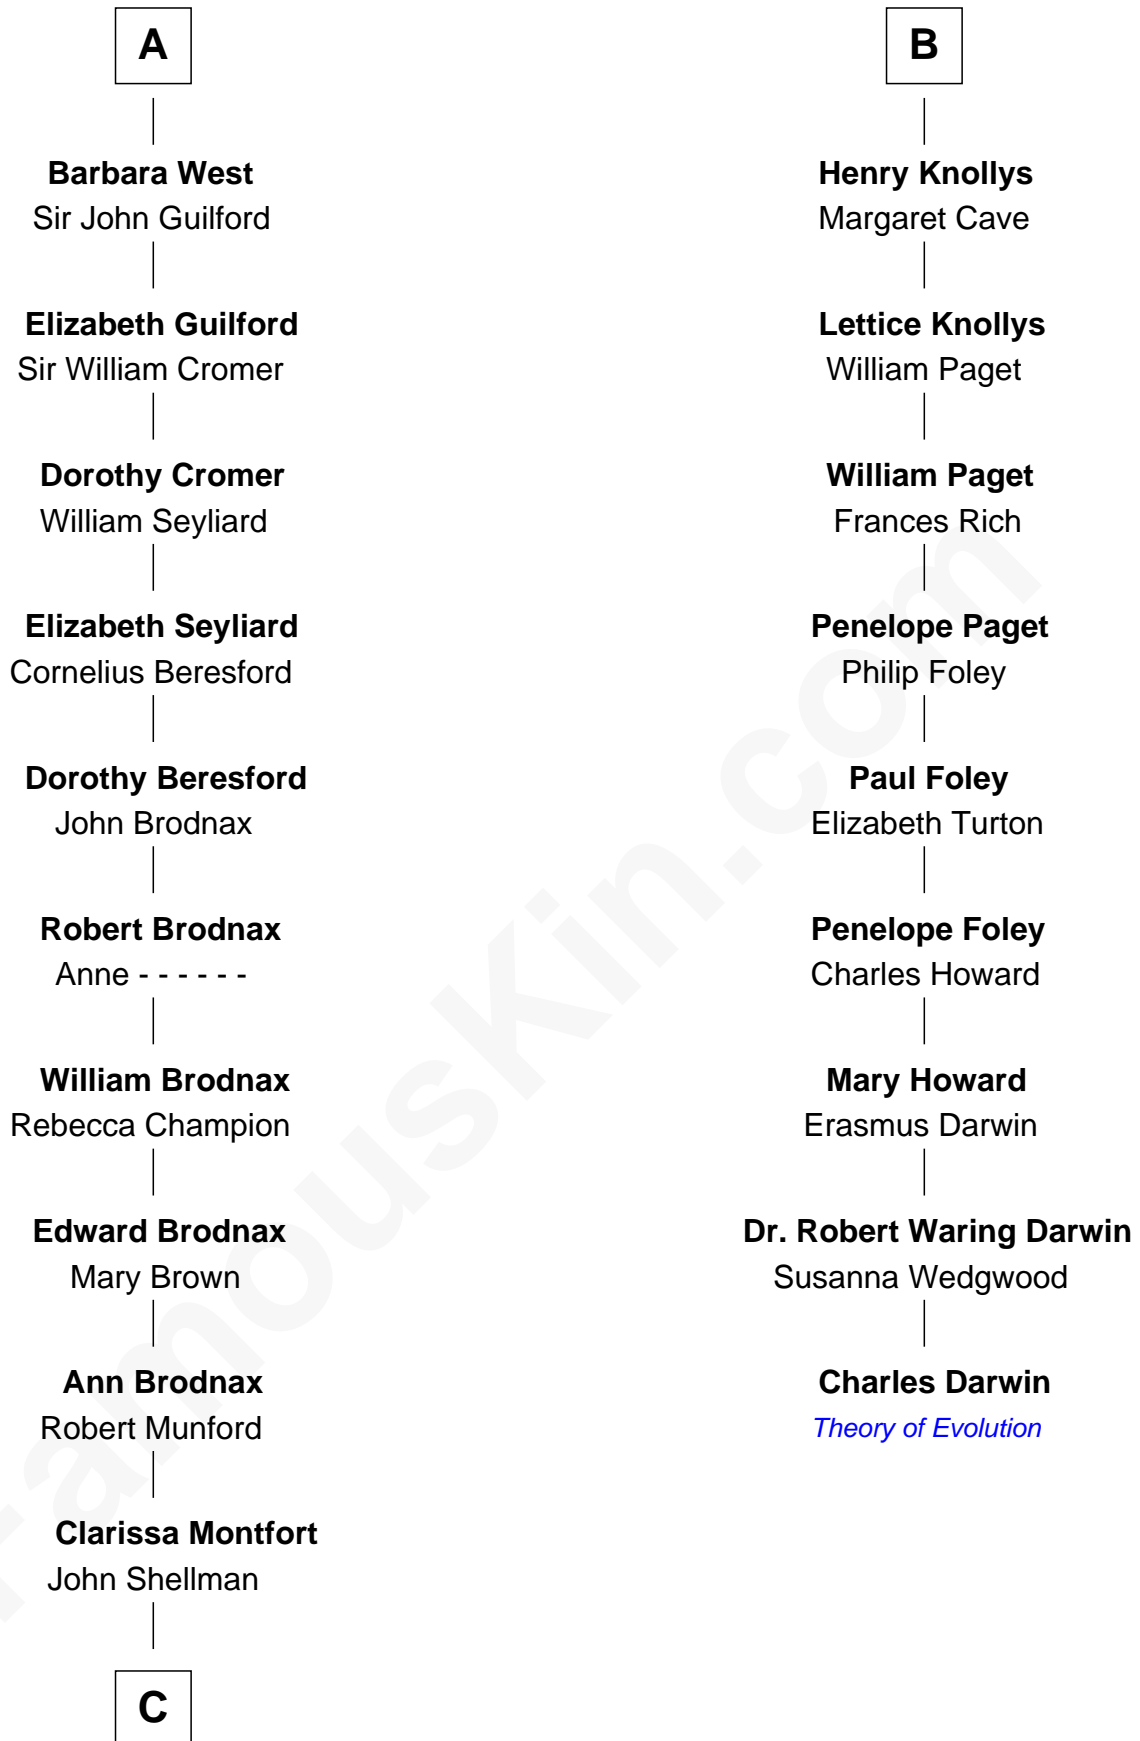

**FamousKin.com**  
**Relationship Chart of**  
**George H. W. Bush**  
*41st U.S. President*

15th cousin 6 times removed of

**Charles Darwin**  
*Theory of Evolution*

**Sir Thomas de Beauchamp**  
 Katherine de Mortimer

**C**

—  
**Susan Montfort Shellman**

Samuel Howard Fay

—  
**Harriet Eleanor Fay**

Rev. James Smith Bush

—  
**Samuel Prescott Bush**

Flora Sheldon

—  
**Prescott Sheldon Bush**

Dorothy Wear Walker

—  
**George H. W. Bush**

*41st U.S. President*

FamousKin.com