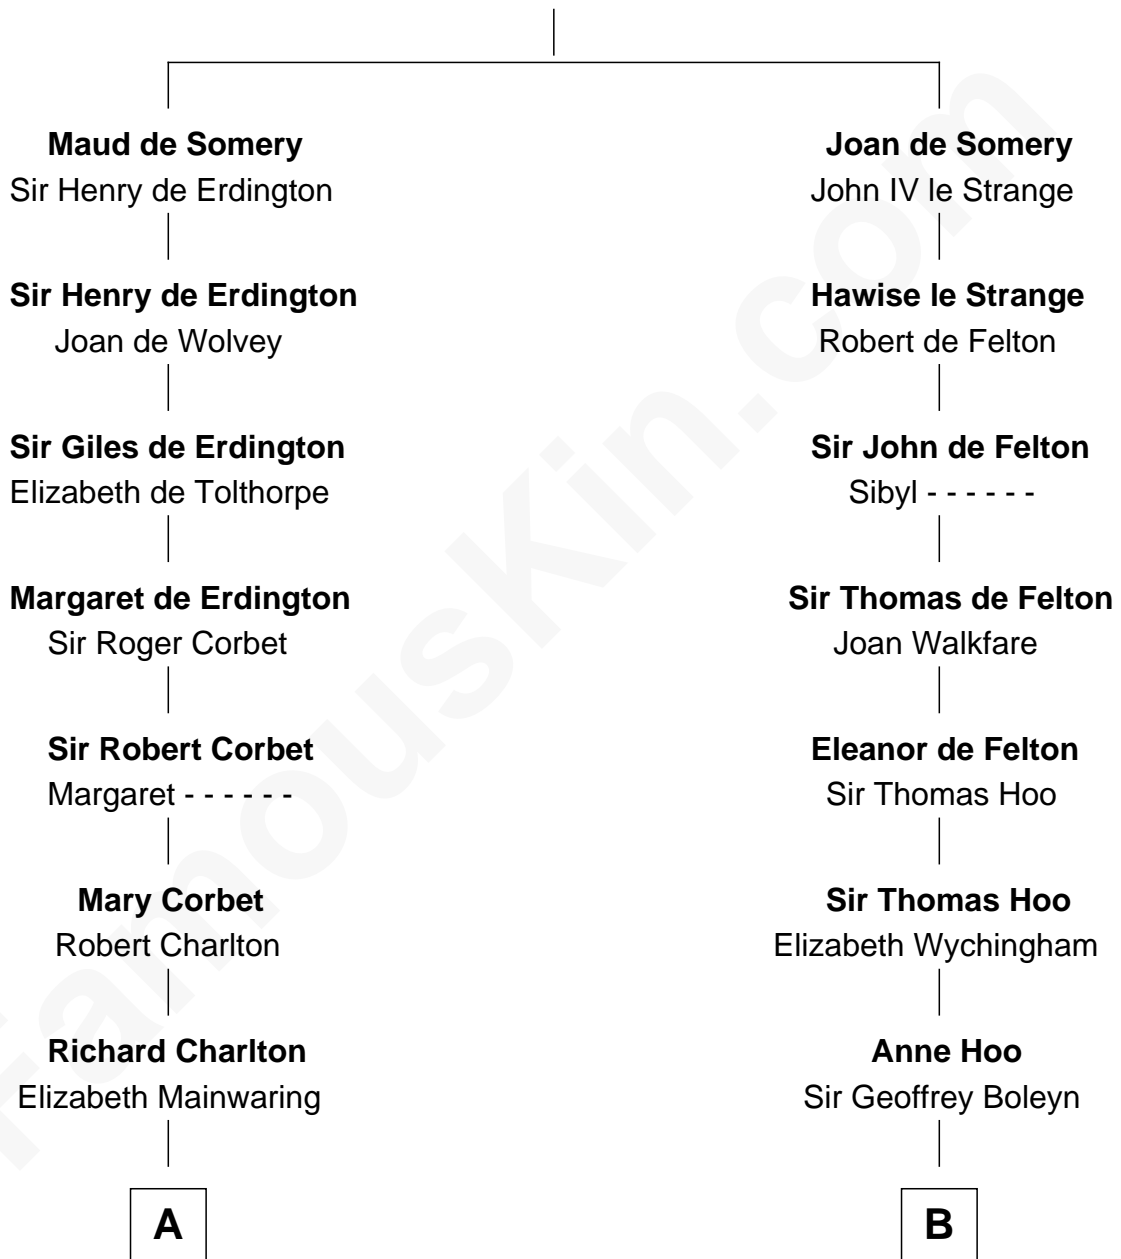

FamousKin.com
Relationship Chart of
George H. W. Bush
41st U.S. President

19th cousin 2 times removed of

Charles Darwin
Theory of Evolution

Sir Roger de Somery
 Nichole d'Aubenev

C

Samuel Howard Fay
Susan Montfort Shellman

Harriet Eleanor Fay
Rev. James Smith Bush

Samuel Prescott Bush
Flora Sheldon

Prescott Sheldon Bush
Dorothy Wear Walker

George H. W. Bush
41st U.S. President

D

Mary Howard
Erasmus Darwin

Dr. Robert Waring Darwin
Susanna Wedgwood

Charles Darwin
Theory of Evolution

FamousKin.com