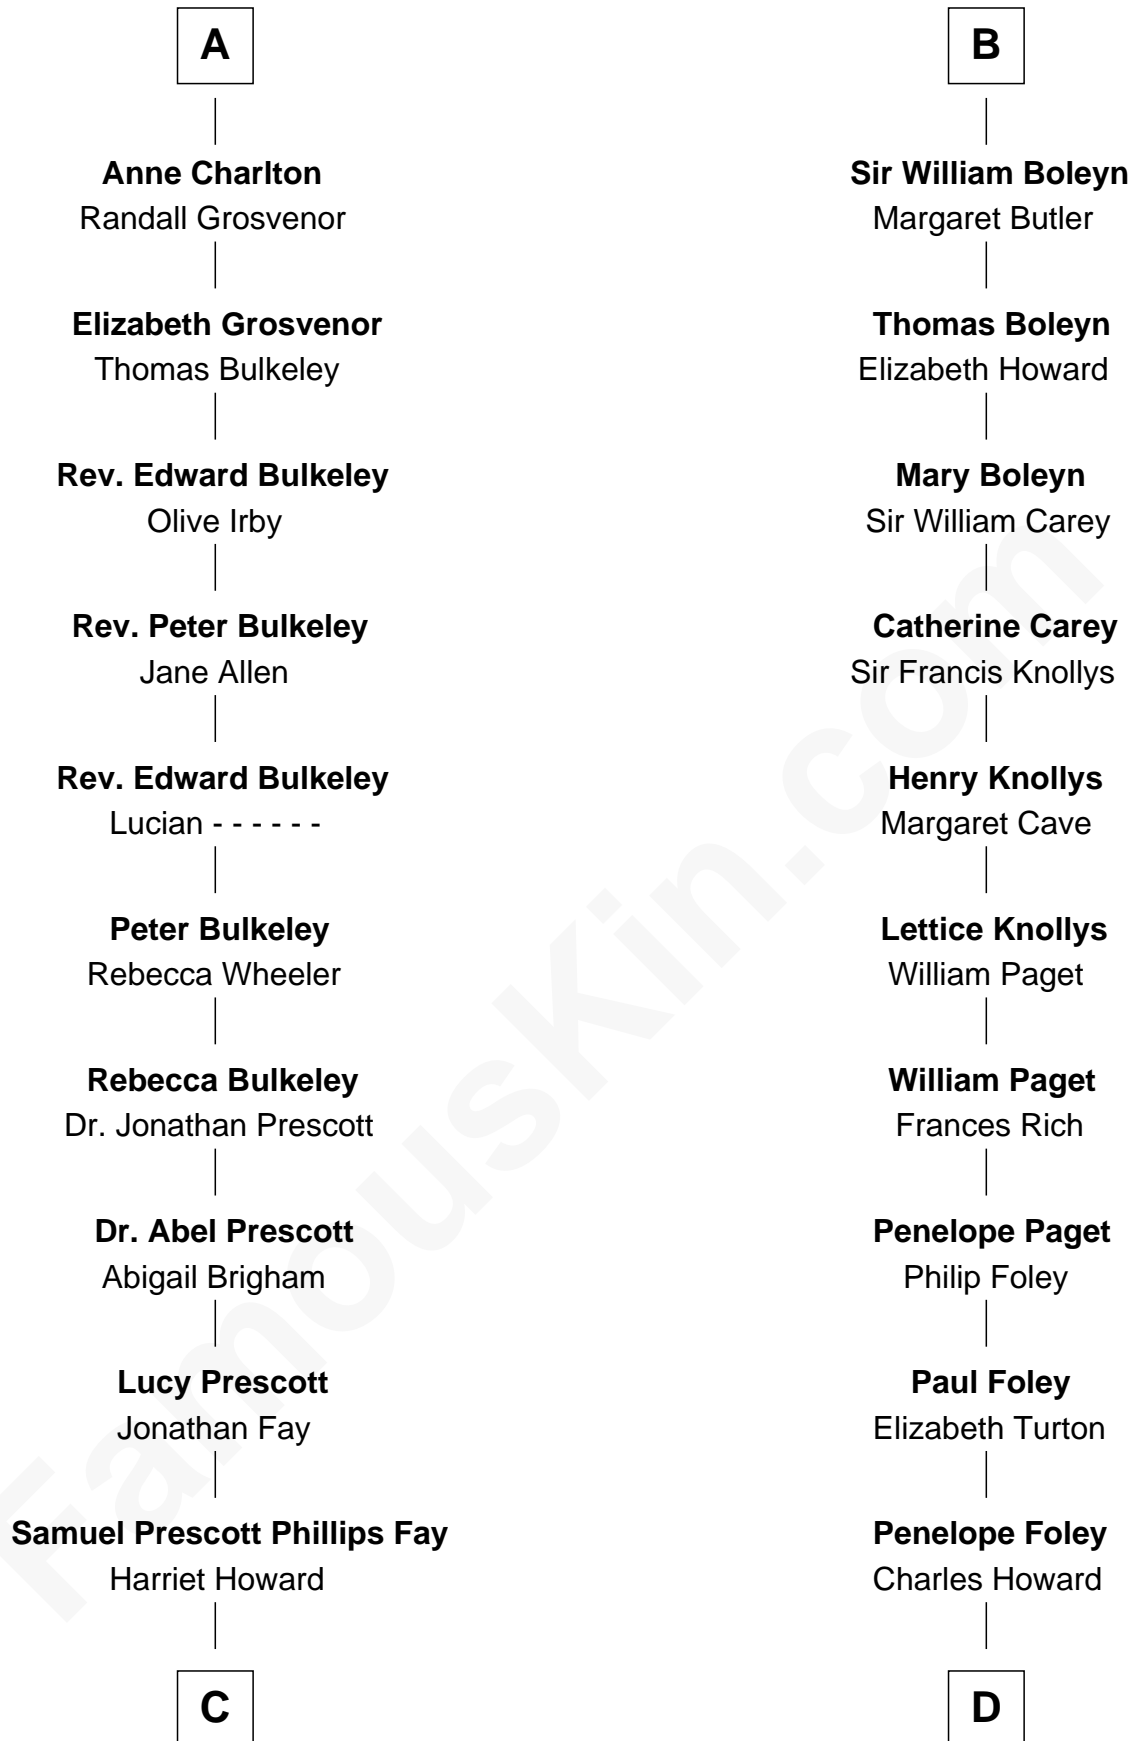

FamousKin.com
Relationship Chart of
George H. W. Bush
41st U.S. President

19th cousin 2 times removed of

Charles Darwin
Theory of Evolution

Sir Roger de Somery
 Nichole d'Aubenev

C

Samuel Howard Fay
Susan Montfort Shellman

Harriet Eleanor Fay
Rev. James Smith Bush

Samuel Prescott Bush
Flora Sheldon

Prescott Sheldon Bush
Dorothy Wear Walker

George H. W. Bush
41st U.S. President

D

Mary Howard
Erasmus Darwin

Dr. Robert Waring Darwin
Susanna Wedgwood

Charles Darwin
Theory of Evolution

FamousKin.com