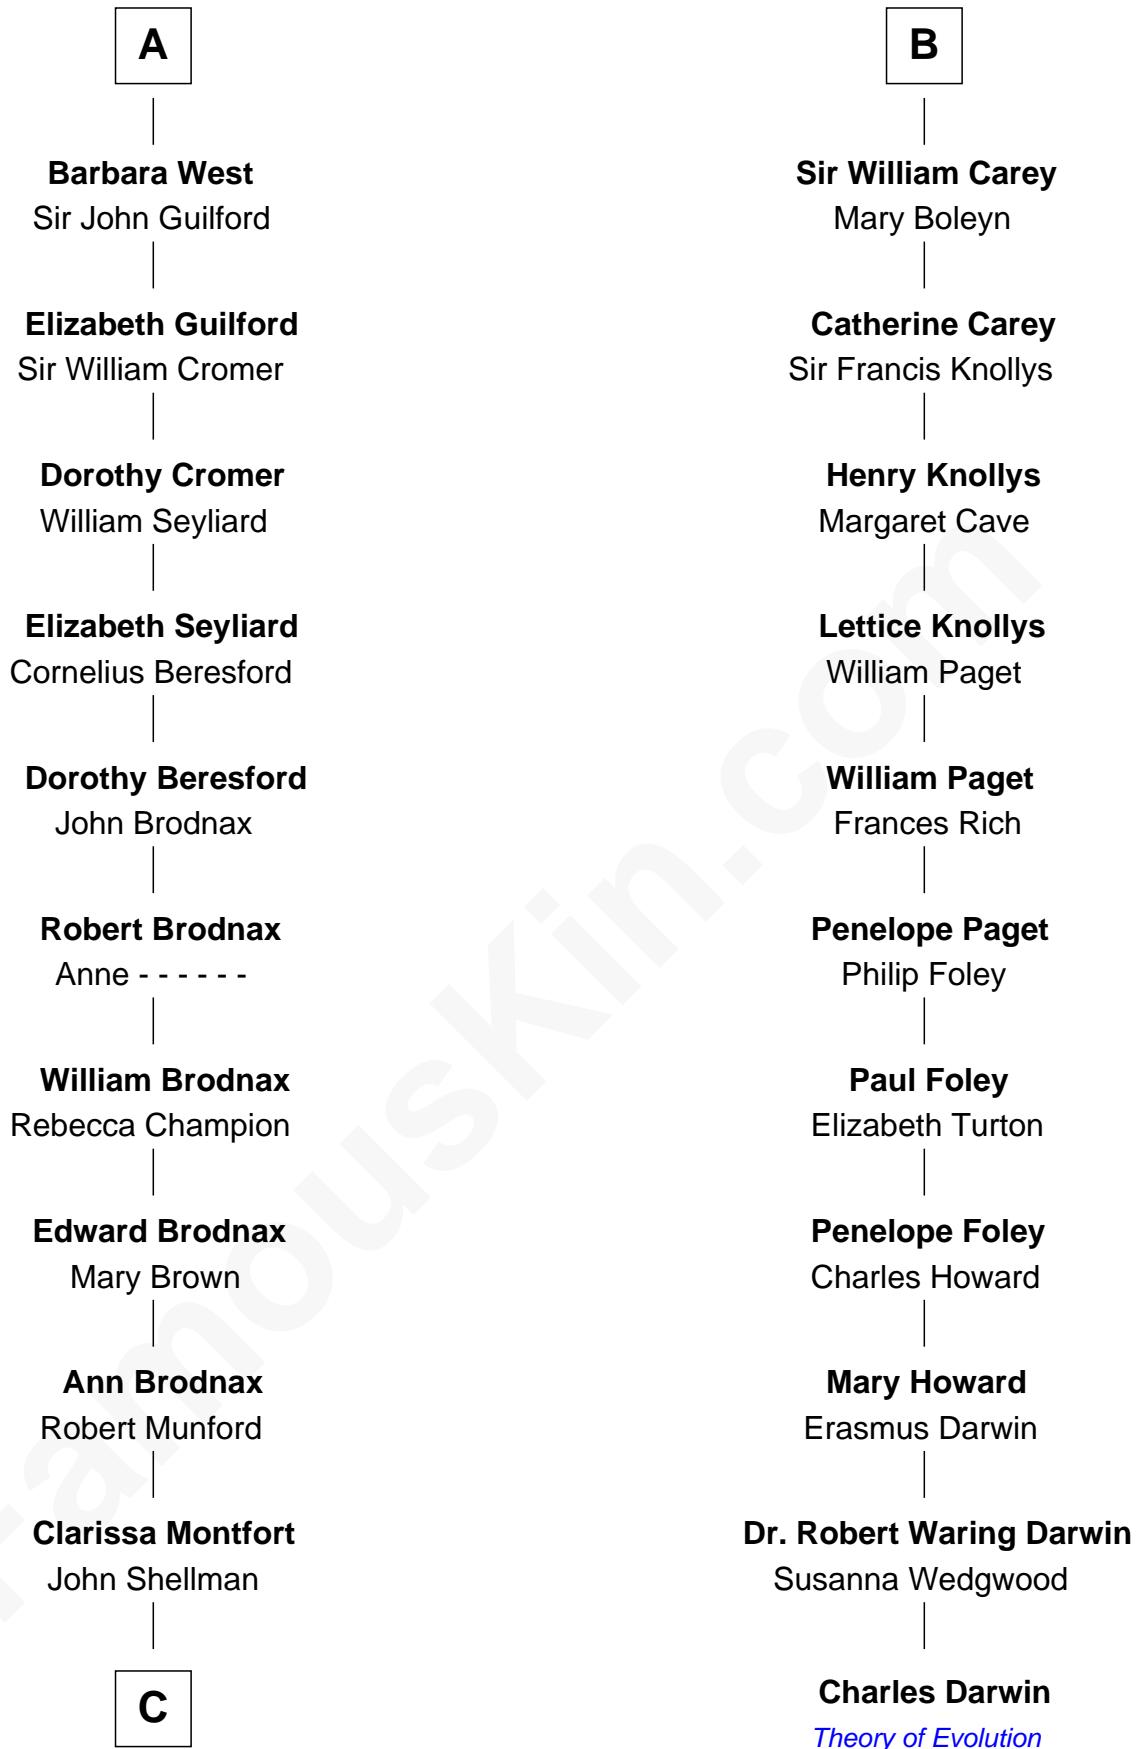

**FamousKin.com**  
**Relationship Chart of**  
**George H. W. Bush**  
*41st U.S. President*

17th cousin 4 times removed of

**Charles Darwin**  
*Theory of Evolution*

**Edmund Plantagenet**  
 Blanche of Artois

**C**

—  
**Susan Montfort Shellman**

Samuel Howard Fay

—  
**Harriet Eleanor Fay**

Rev. James Smith Bush

—  
**Samuel Prescott Bush**

Flora Sheldon

—  
**Prescott Sheldon Bush**

Dorothy Wear Walker

—  
**George H. W. Bush**

*41st U.S. President*

FamousKin.com