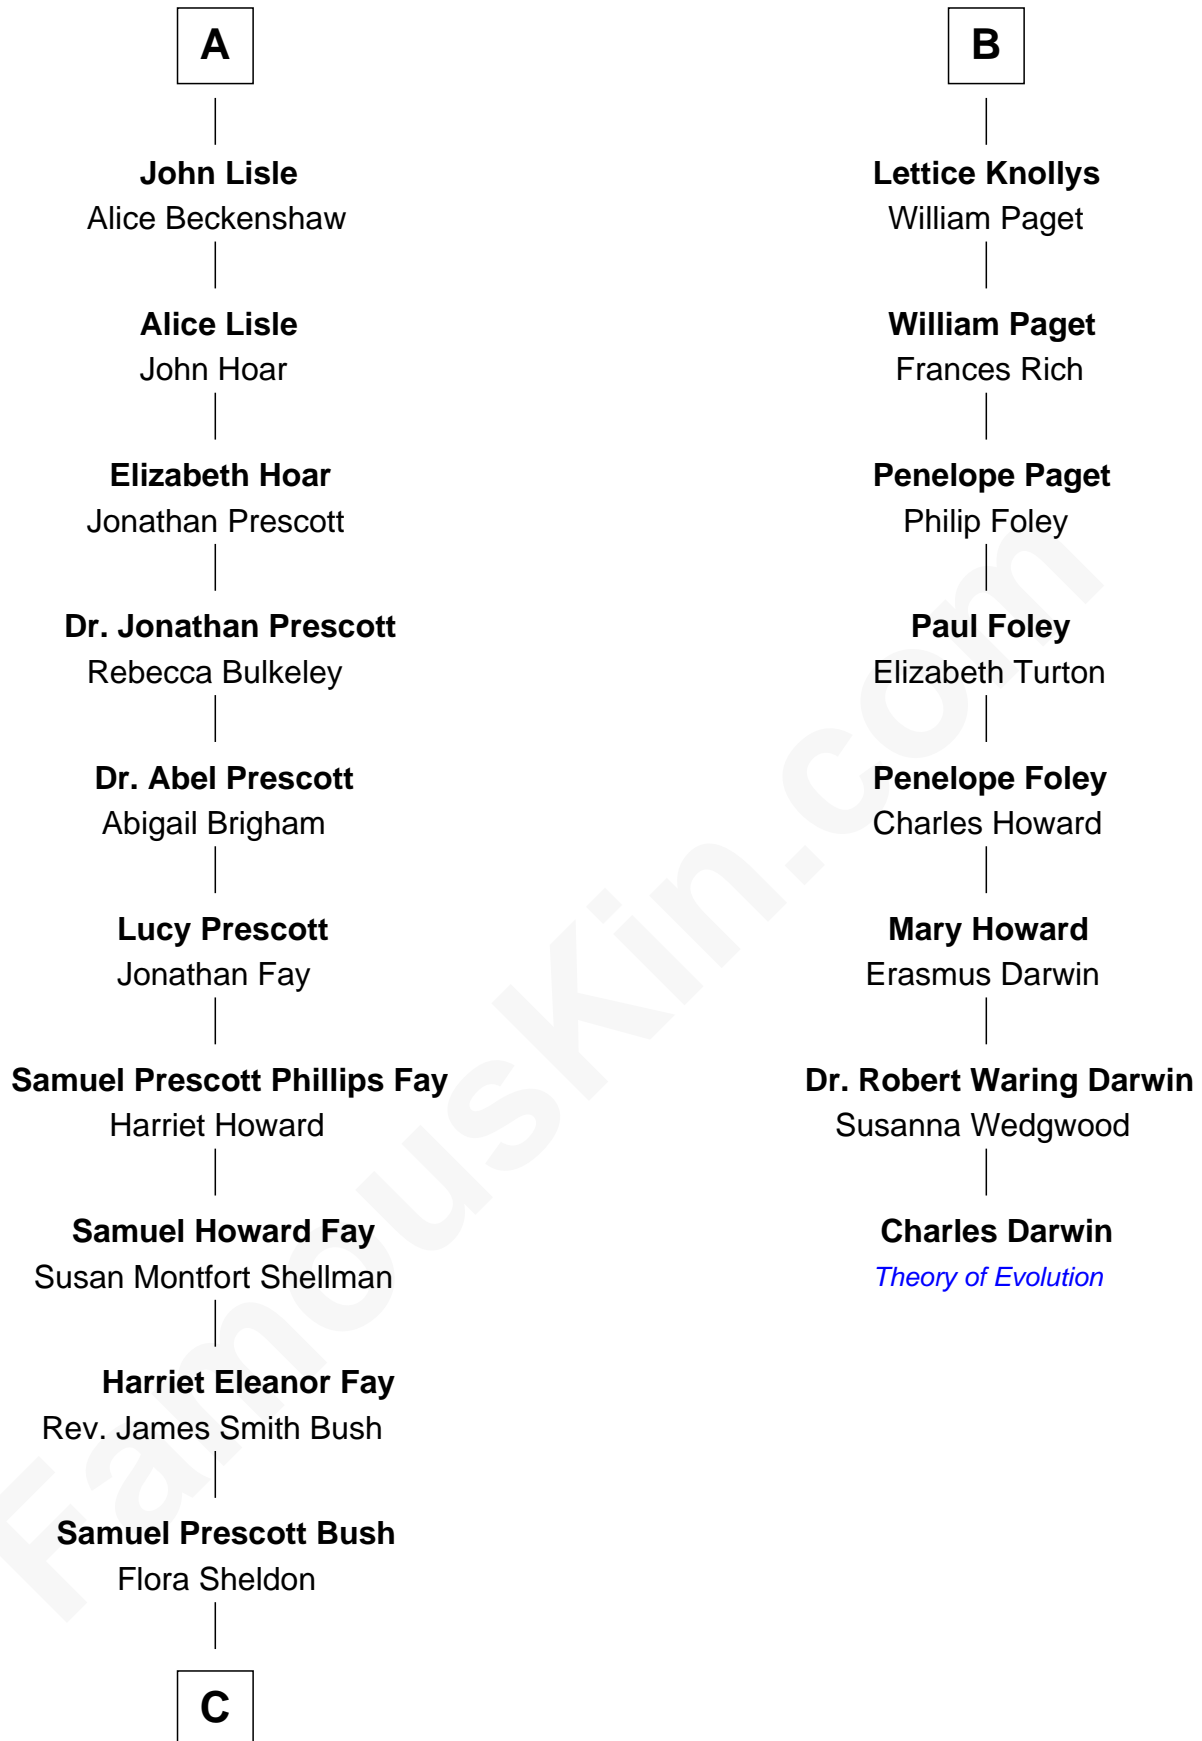

FamousKin.com
Relationship Chart of
George H. W. Bush
41st U.S. President

14th cousin 4 times removed of
Charles Darwin
Theory of Evolution

C

—
Prescott Sheldon Bush

Dorothy Wear Walker

—
George H. W. Bush

41st U.S. President

FamousKin.com