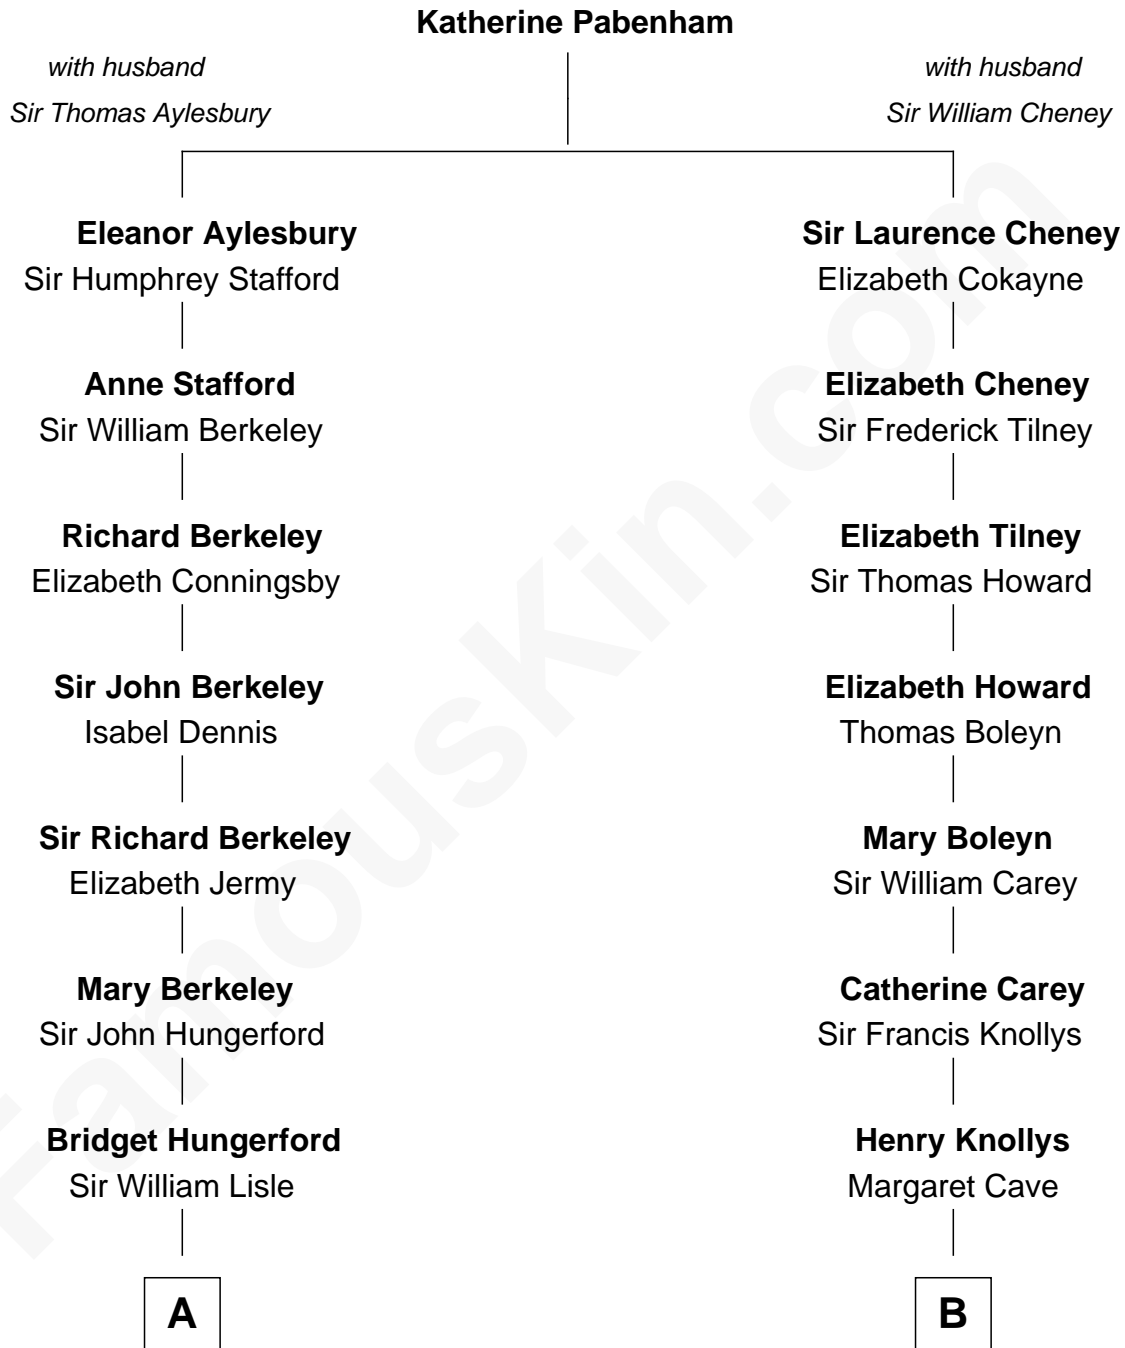

FamousKin.com
Relationship Chart of
George H. W. Bush
41st U.S. President

14th cousin 4 times removed of
Charles Darwin
Theory of Evolution

C

—
Prescott Sheldon Bush

Dorothy Wear Walker

—
George H. W. Bush

41st U.S. President

FamousKin.com