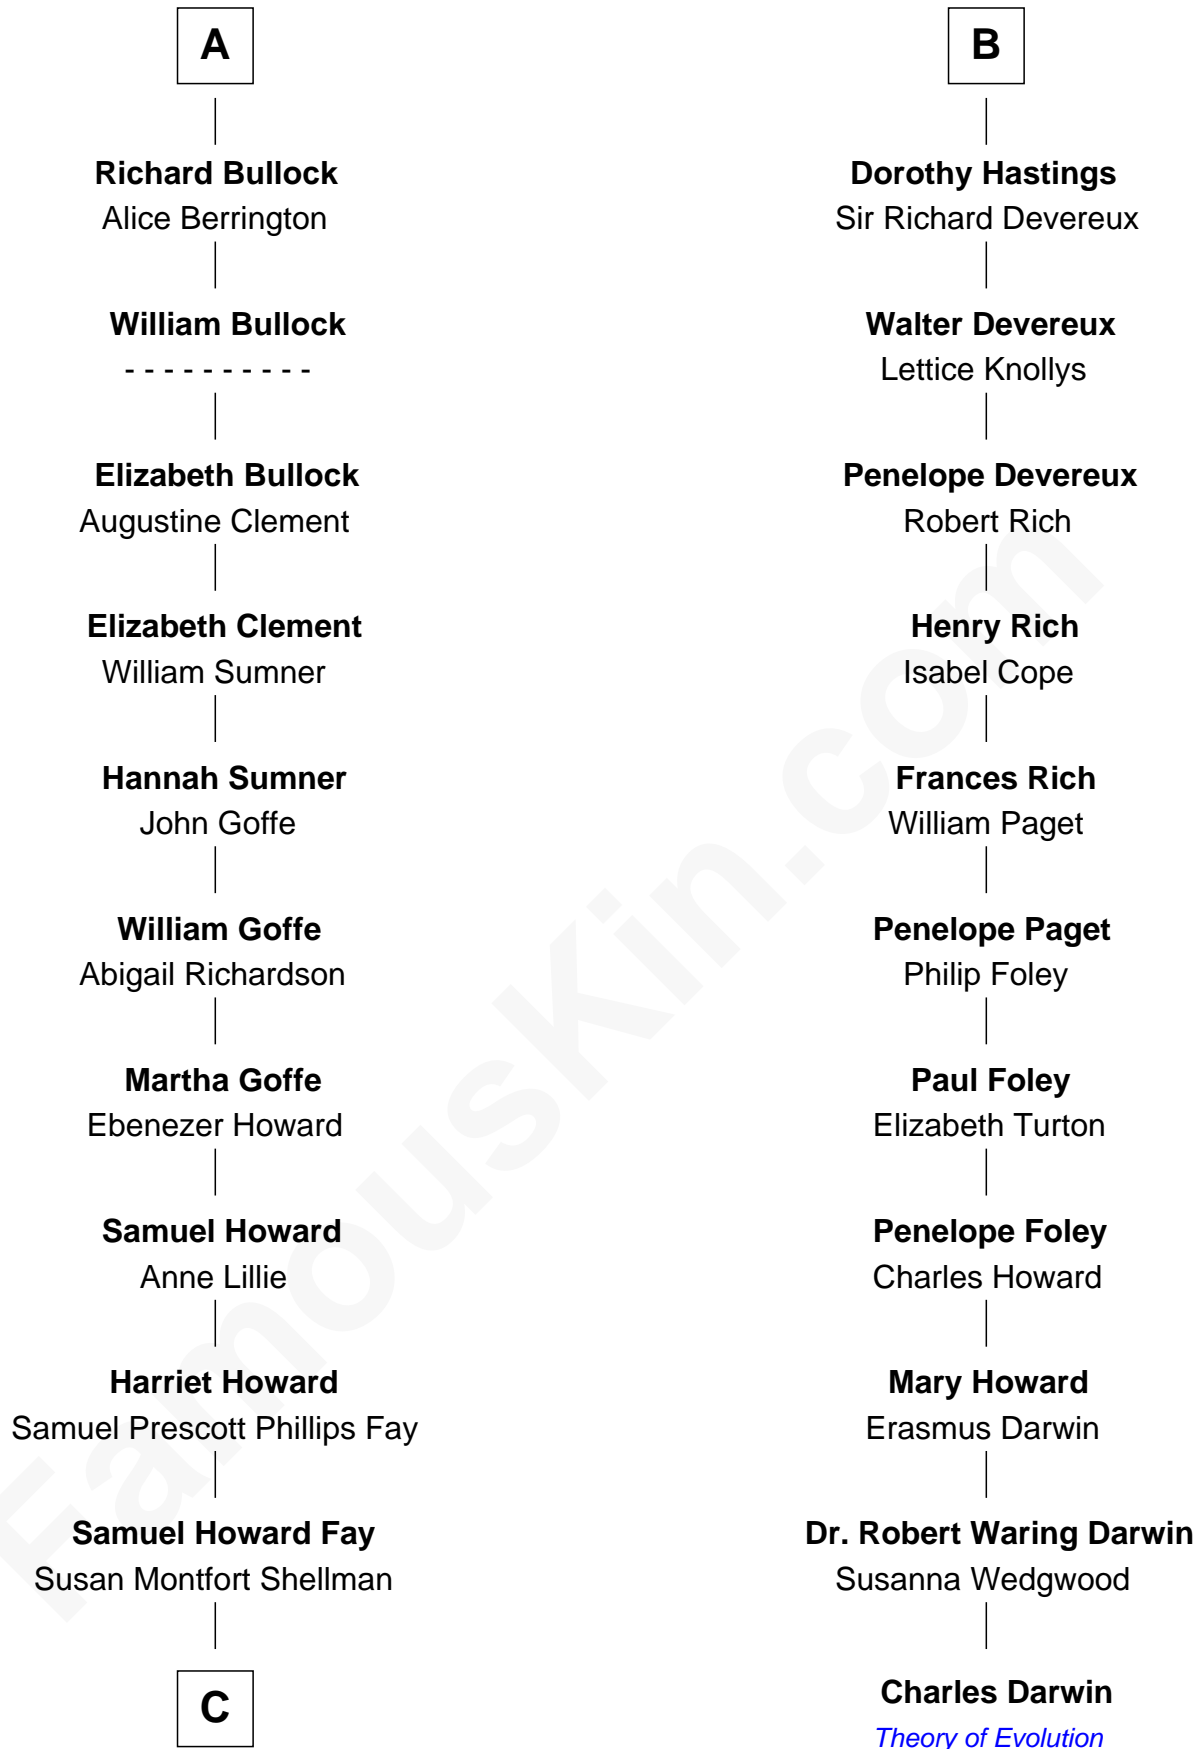

FamousKin.com

Relationship Chart of

George H. W. Bush

41st U.S. President

17th cousin 3 times removed of

Charles Darwin
Theory of Evolution

William de Montagu
Katherine de Grandison

Sibyl de Montagu
Sir Edmund Fitzalan

Philippe Fitzalan
Sir Richard Sergeaux

Alice Sergeaux
Sir Richard de Vere

Sir John de Vere
Elizabeth Howard

Joan de Vere
Sir William Norreys

Margaret Norreys
Gilbert Bullock

Thomas Bullock
Alice Kingsmill

A

Philippa de Montagu
Sir Roger de Mortimer

Edmund Mortimer
Philippa Plantagenet

Elizabeth Mortimer
Sir Henry Percy

Sir Henry Percy
Eleanor Neville

Anne Percy
Sir Thomas Hungerford

Mary Hungerford
Sir Edward Hastings

Sir George Hastings
Anne Stafford

B

C

Harriet Eleanor Fay
Rev. James Smith Bush

Samuel Prescott Bush
Flora Sheldon

Prescott Sheldon Bush
Dorothy Wear Walker

George H. W. Bush
41st U.S. President

FamousKin.com