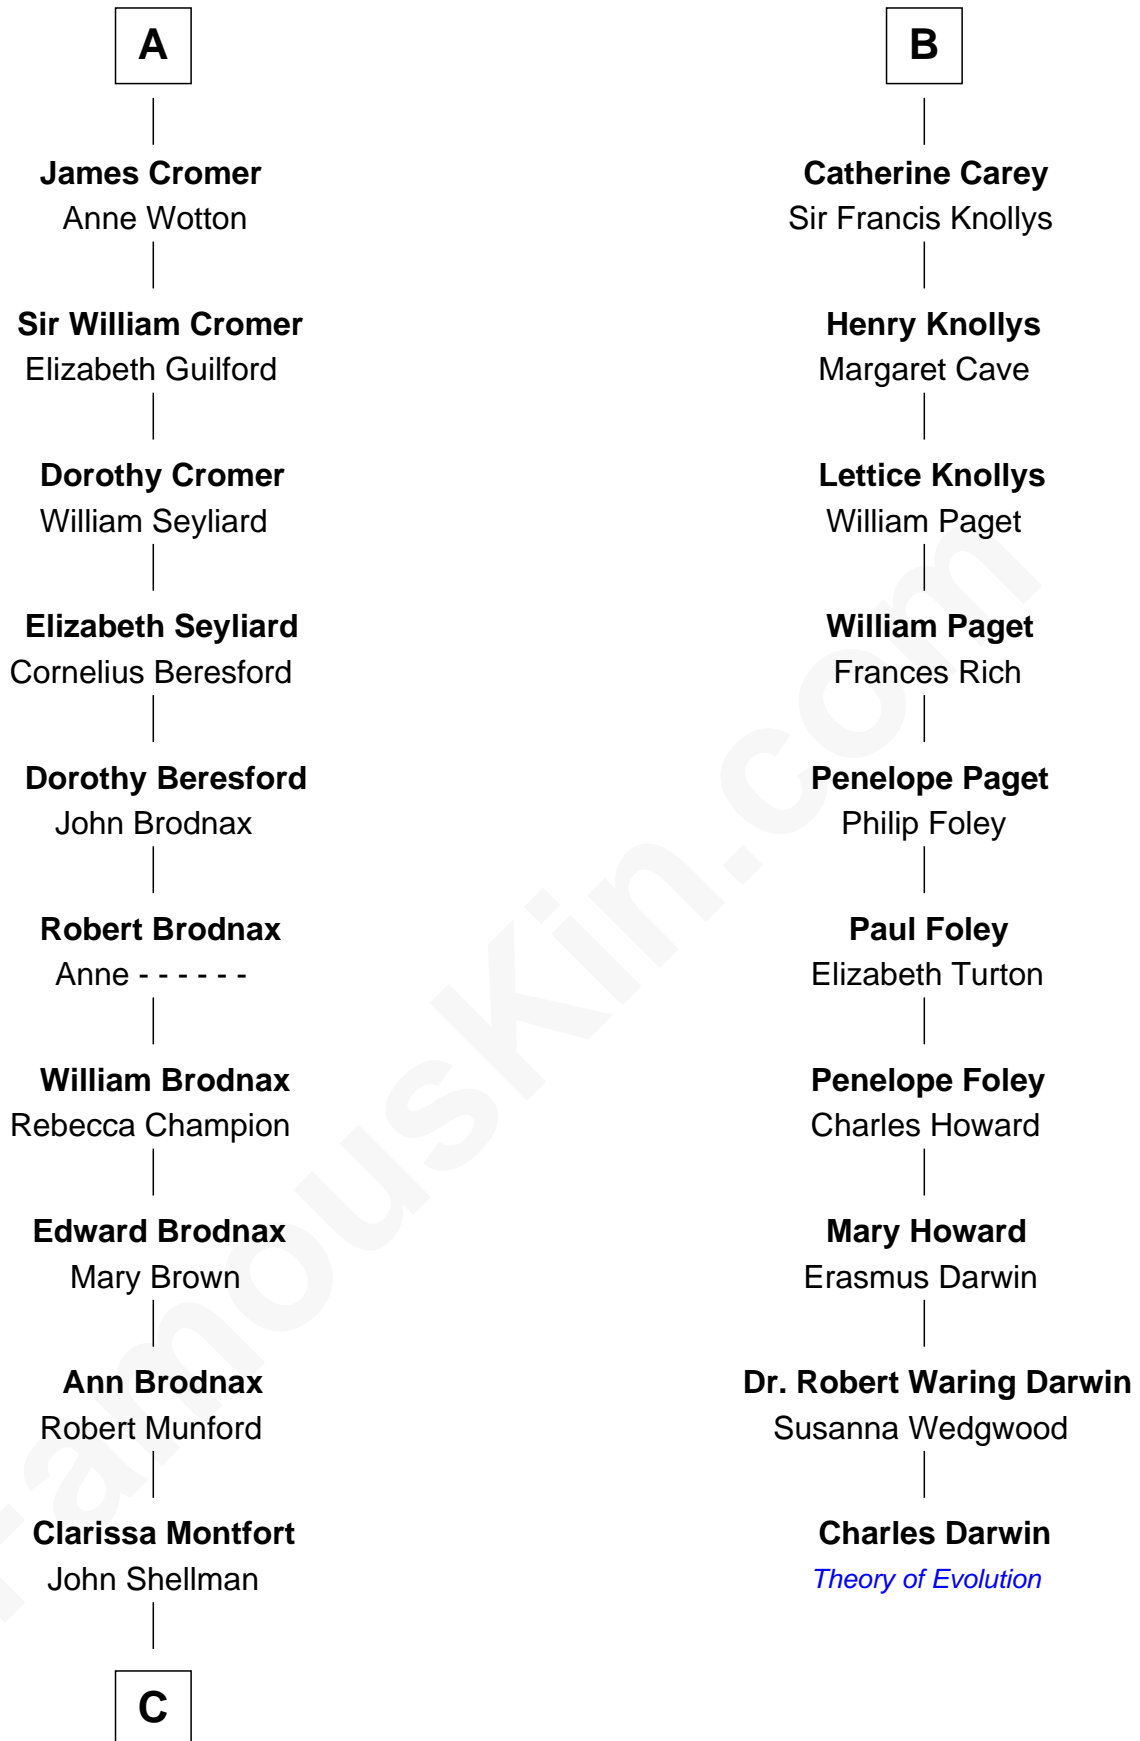

FamousKin.com
Relationship Chart of
George H. W. Bush
41st U.S. President

16th cousin 5 times removed of

Charles Darwin
Theory of Evolution

Guy de Beauchamp
 Alice de Toeni

Maud de Beauchamp
 Sir Geoffrey de Say

Joan de Say
 Sir William Fiennes

Sir William Fiennes
 Elizabeth Batisford

Sir James Fiennes
 Emiline Cromer

Elizabeth Fiennes
 William Cromer

Sir James Cromer
 Catherine Cantilupe

Sir James Cromer
 Alice Hawte

A

Sir Thomas de Beauchamp
 Katherine de Mortimer

Sir William Beauchamp
 Joan Fitzalan

Joan Beauchamp
 James Butler

Sir Thomas Butler
 Anne Hankeford

Margaret Butler
 Sir William Boleyn

Thomas Boleyn
 Elizabeth Howard

Mary Boleyn
 Sir William Carey

B

C

—
Susan Montfort Shellman

Samuel Howard Fay

—
Harriet Eleanor Fay

Rev. James Smith Bush

—
Samuel Prescott Bush