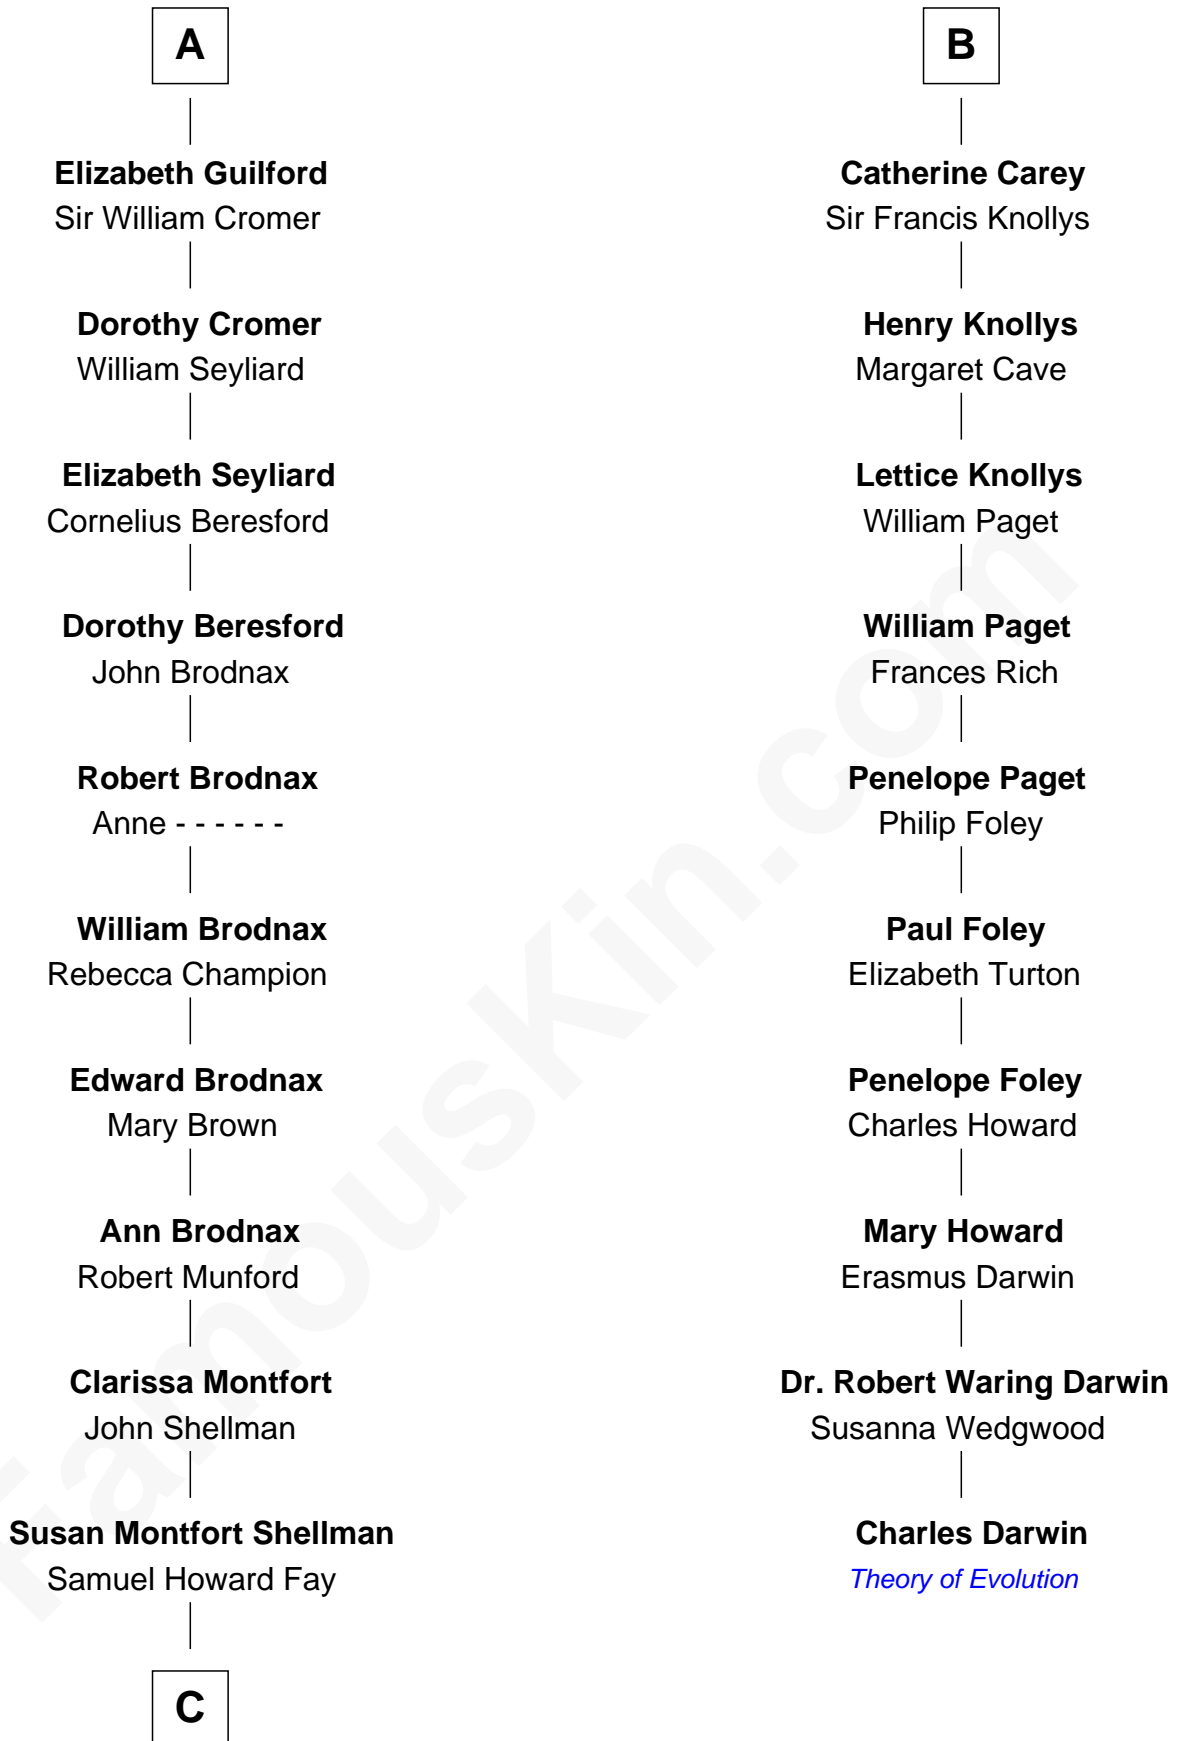

**FamousKin.com**  
**Relationship Chart of**  
**George H. W. Bush**  
*41st U.S. President*

16th cousin 4 times removed of

**Charles Darwin**  
*Theory of Evolution*

**Sir Robert de Holland**  
 Maude la Zouche

**C**

**Harriet Eleanor Fay**  
Rev. James Smith Bush

**Samuel Prescott Bush**  
Flora Sheldon

**Prescott Sheldon Bush**  
Dorothy Wear Walker

**George H. W. Bush**  
*41st U.S. President*

FamousKin.com