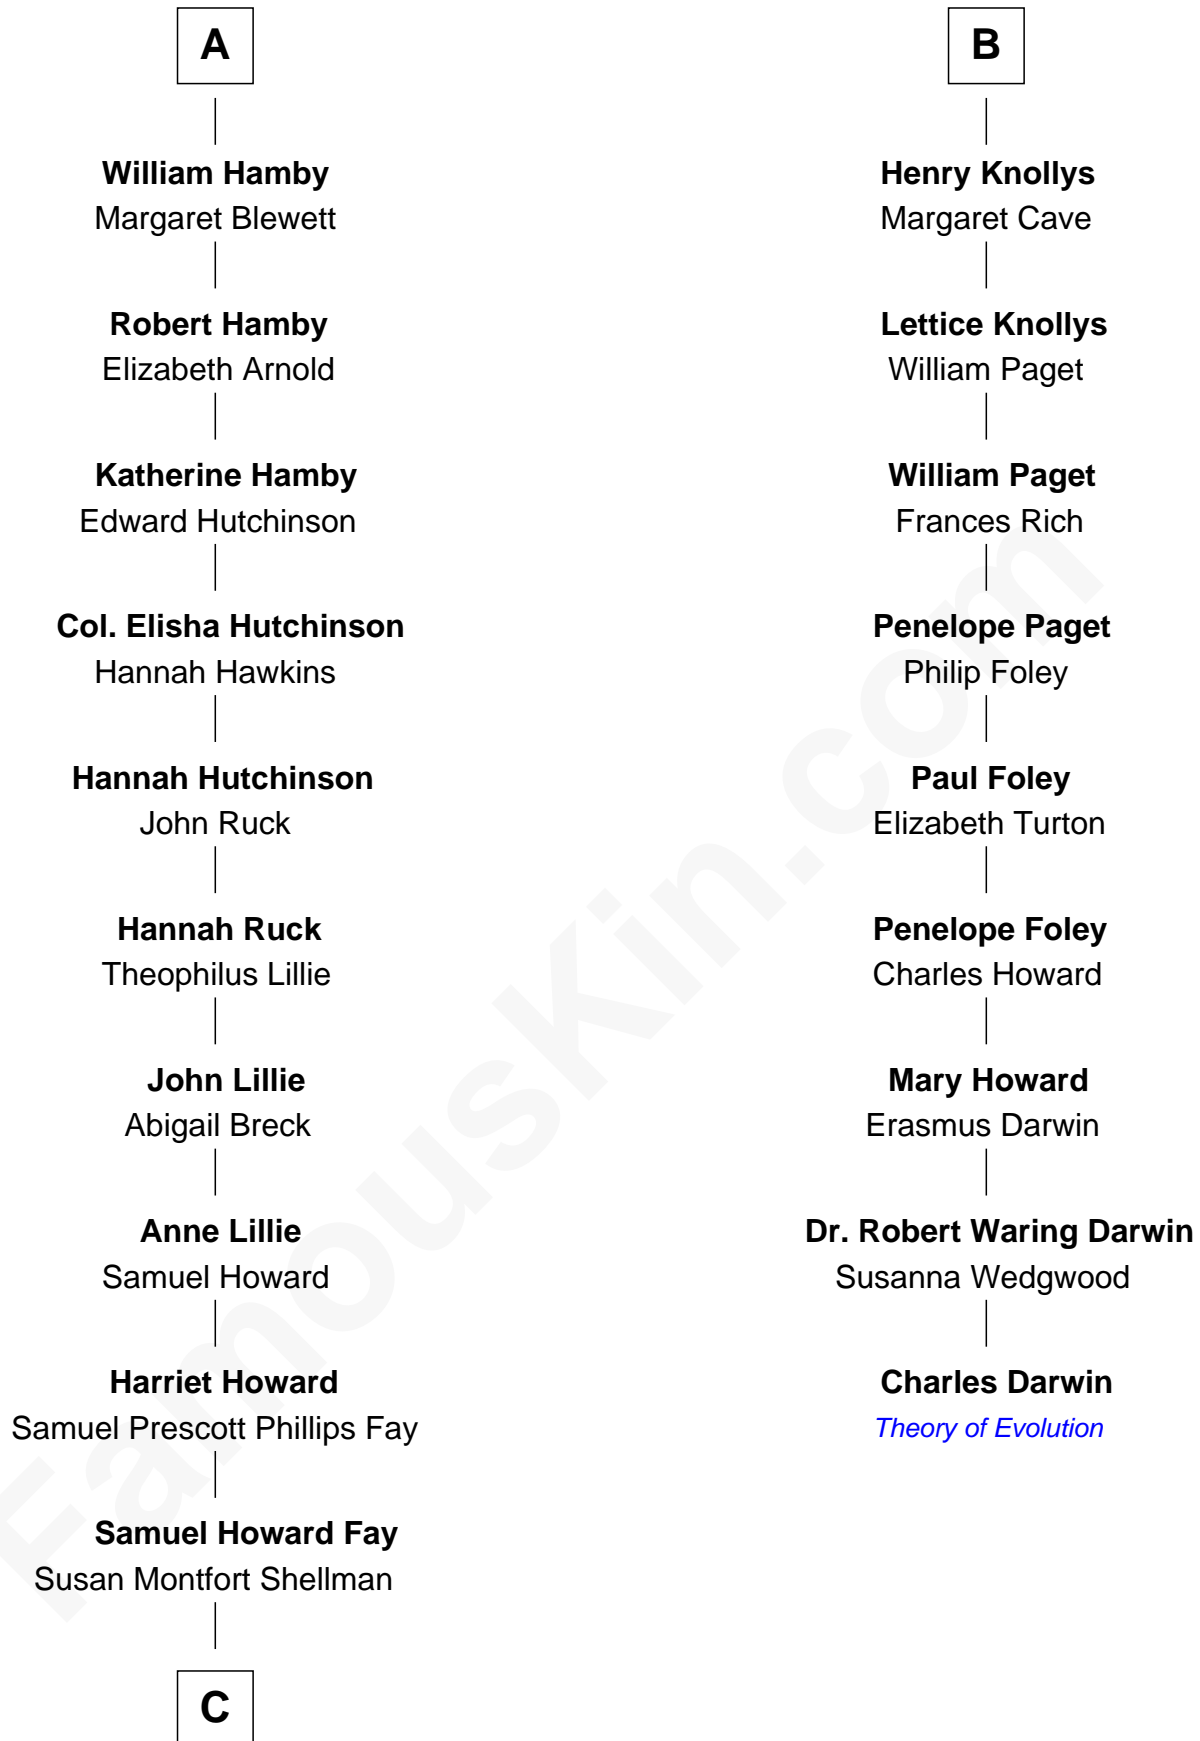

FamousKin.com
Relationship Chart of
George H. W. Bush
41st U.S. President

15th cousin 5 times removed of

Charles Darwin
Theory of Evolution

John de Welles
 Maud de Roos

C

—
Harriet Eleanor Fay
Rev. James Smith Bush

—
Samuel Prescott Bush
Flora Sheldon

—
Prescott Sheldon Bush
Dorothy Wear Walker

—
George H. W. Bush
41st U.S. President

FamousKin.com