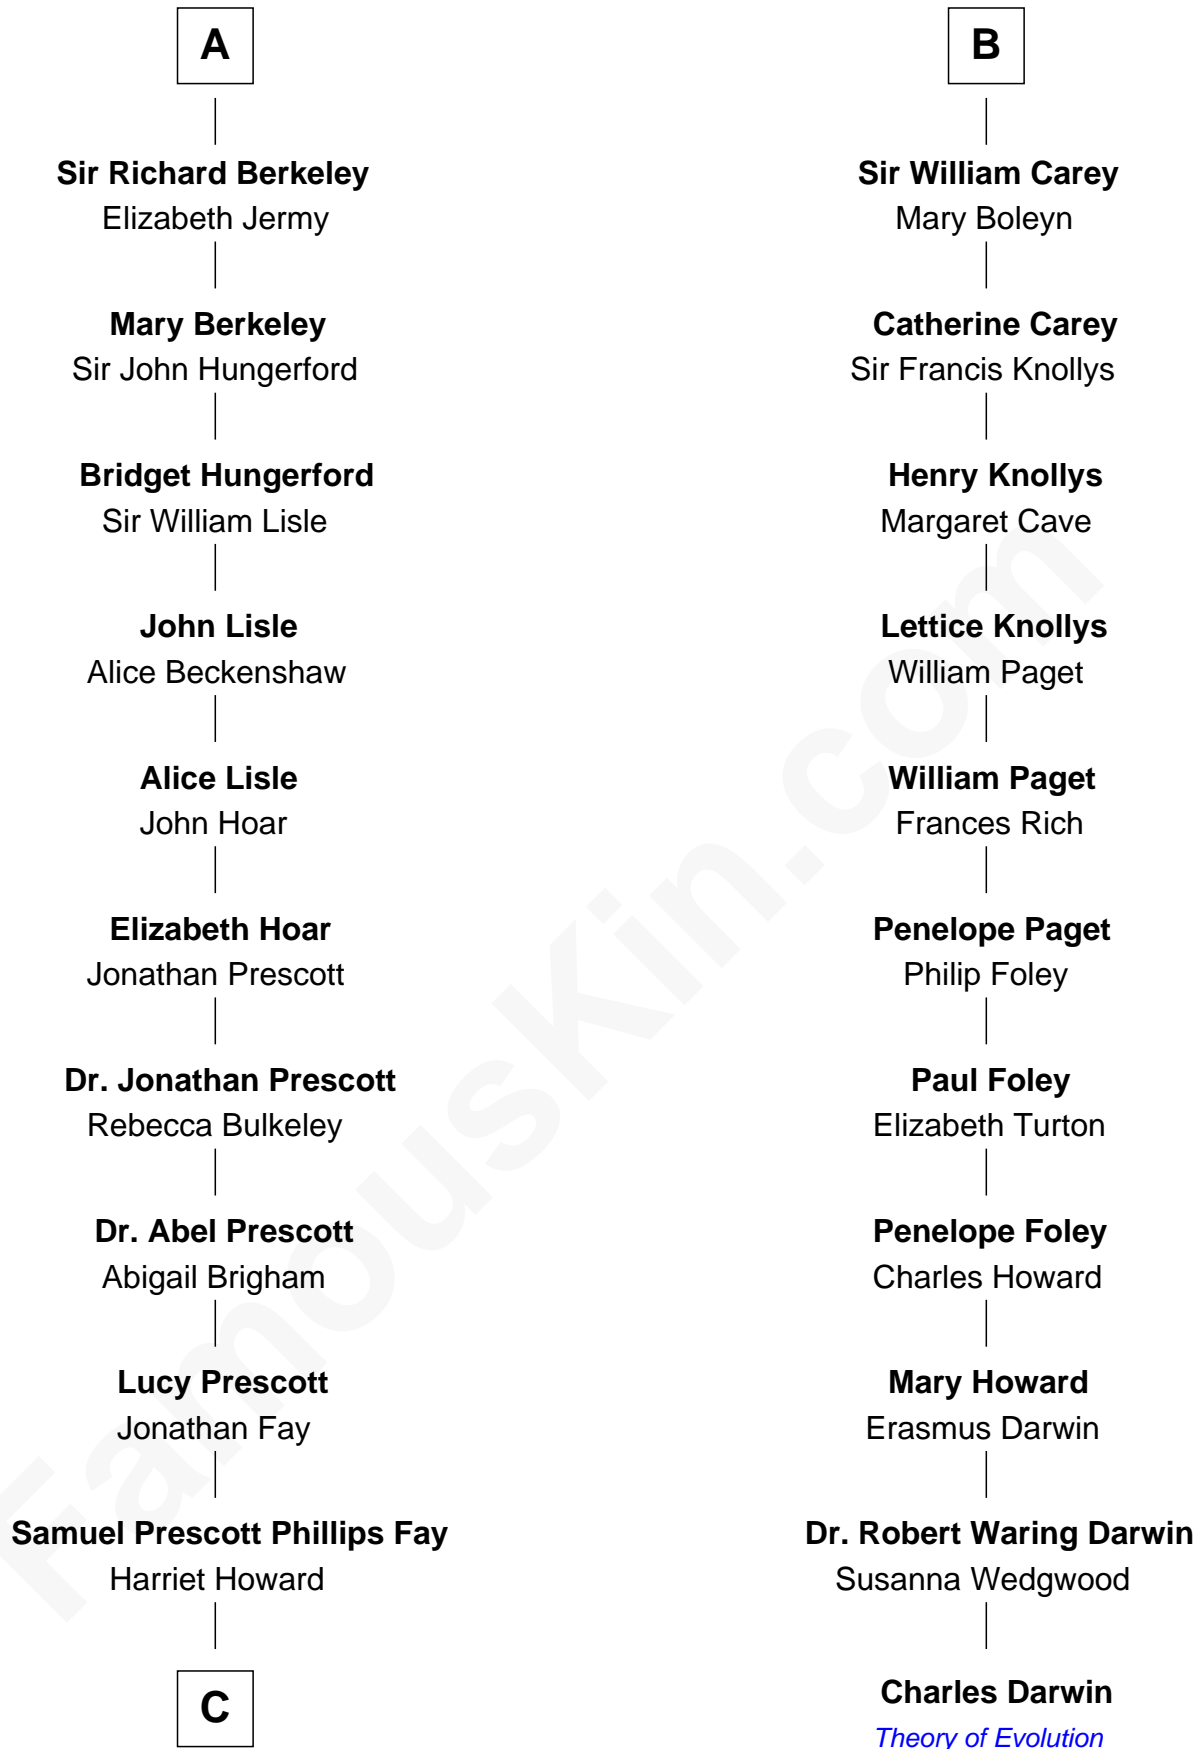

FamousKin.com
Relationship Chart of
George H. W. Bush
41st U.S. President

17th cousin 4 times removed of
Charles Darwin
Theory of Evolution

Sir Maurice de Berkeley
 Eve la Zouche

Maurice de Berkeley
 Margaret - - - - -

Thomas de Berkeley
 Margaret de Mortimer

Thomas Berkeley
 Catherine Botetourte

Maurice de Berkeley
 Elizabeth le Despencer

Maurice Berkeley
 Johanna Denham

Thomas de Berkeley
 Margaret de Lisle

Maurice Berkeley
 Ellen Montfort

Elizabeth de Berkeley
 Richard de Beauchamp

Sir William Berkeley
 Anne Stafford

Eleanor Beauchamp
 Edmund Beaufort

Richard Berkeley
 Elizabeth Conningsby

Eleanor Beaufort
 Sir Robert Spencer

Sir John Berkeley
 Isabel Dennis

Margaret Spencer
 Sir Thomas Carey

A

B

C

—
Samuel Howard Fay
Susan Montfort Shellman

—
Harriet Eleanor Fay
Rev. James Smith Bush

—
Samuel Prescott Bush
Flora Sheldon

—
Prescott Sheldon Bush
Dorothy Wear Walker