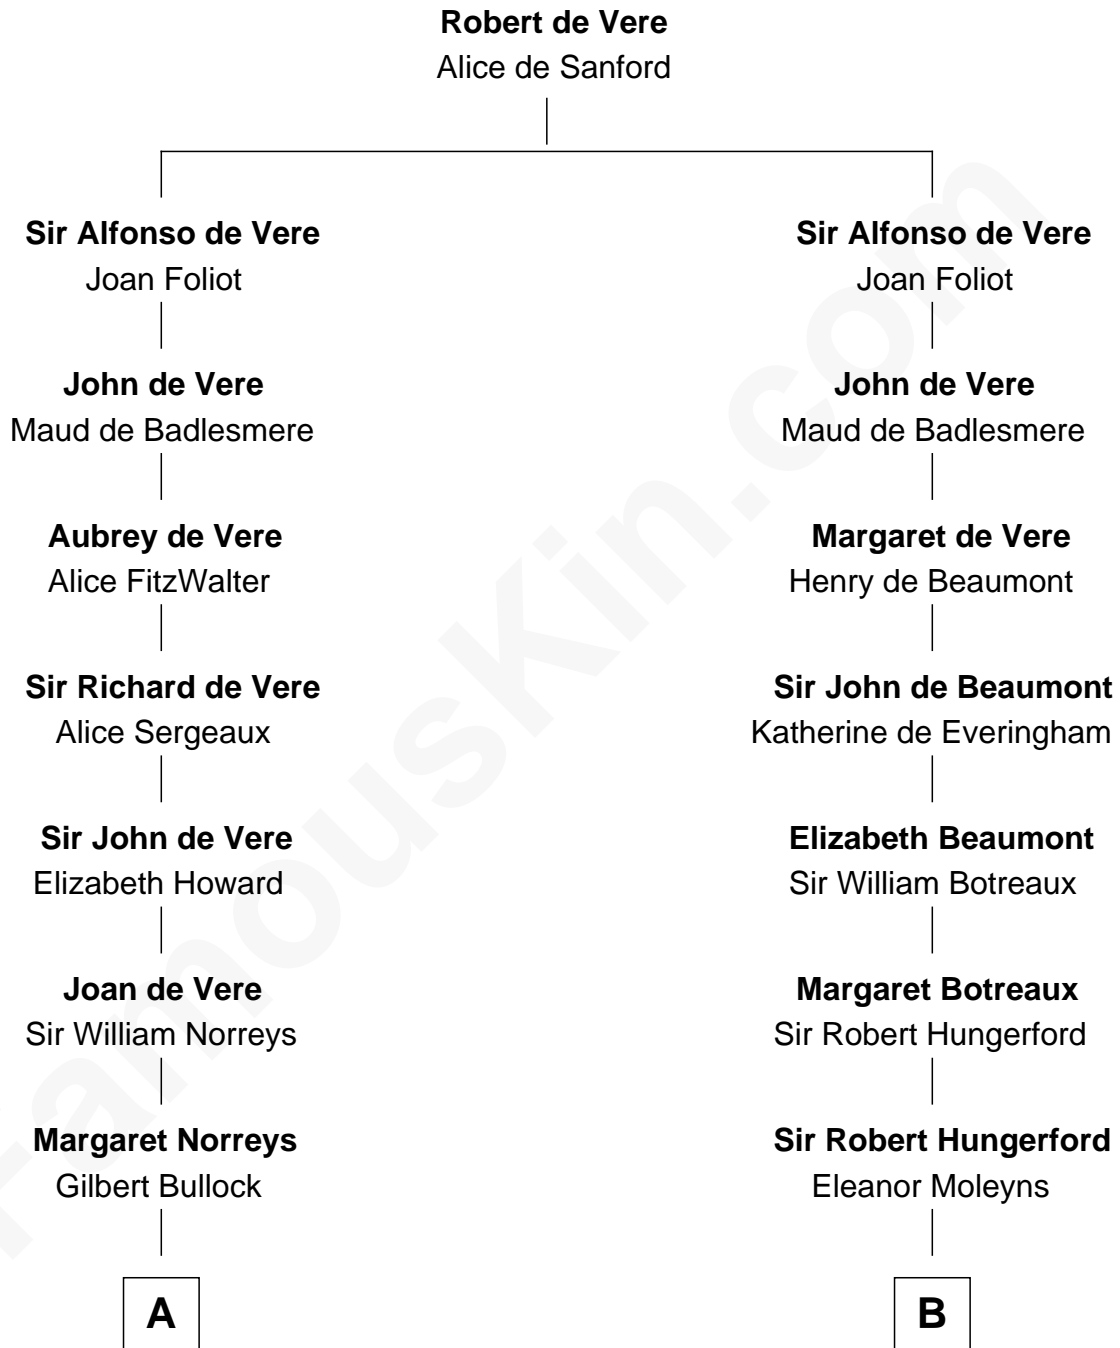

FamousKin.com
Relationship Chart of
George H. W. Bush
41st U.S. President

20th cousin 1 time removed of

Charles Darwin
Theory of Evolution

C

Samuel Howard Fay
Susan Montfort Shellman

Harriet Eleanor Fay
Rev. James Smith Bush

Samuel Prescott Bush
Flora Sheldon

Prescott Sheldon Bush
Dorothy Wear Walker

George H. W. Bush
41st U.S. President

D

Penelope Foley
Charles Howard

Mary Howard
Erasmus Darwin

Dr. Robert Waring Darwin
Susanna Wedgwood

Charles Darwin
Theory of Evolution

FamousKin.com