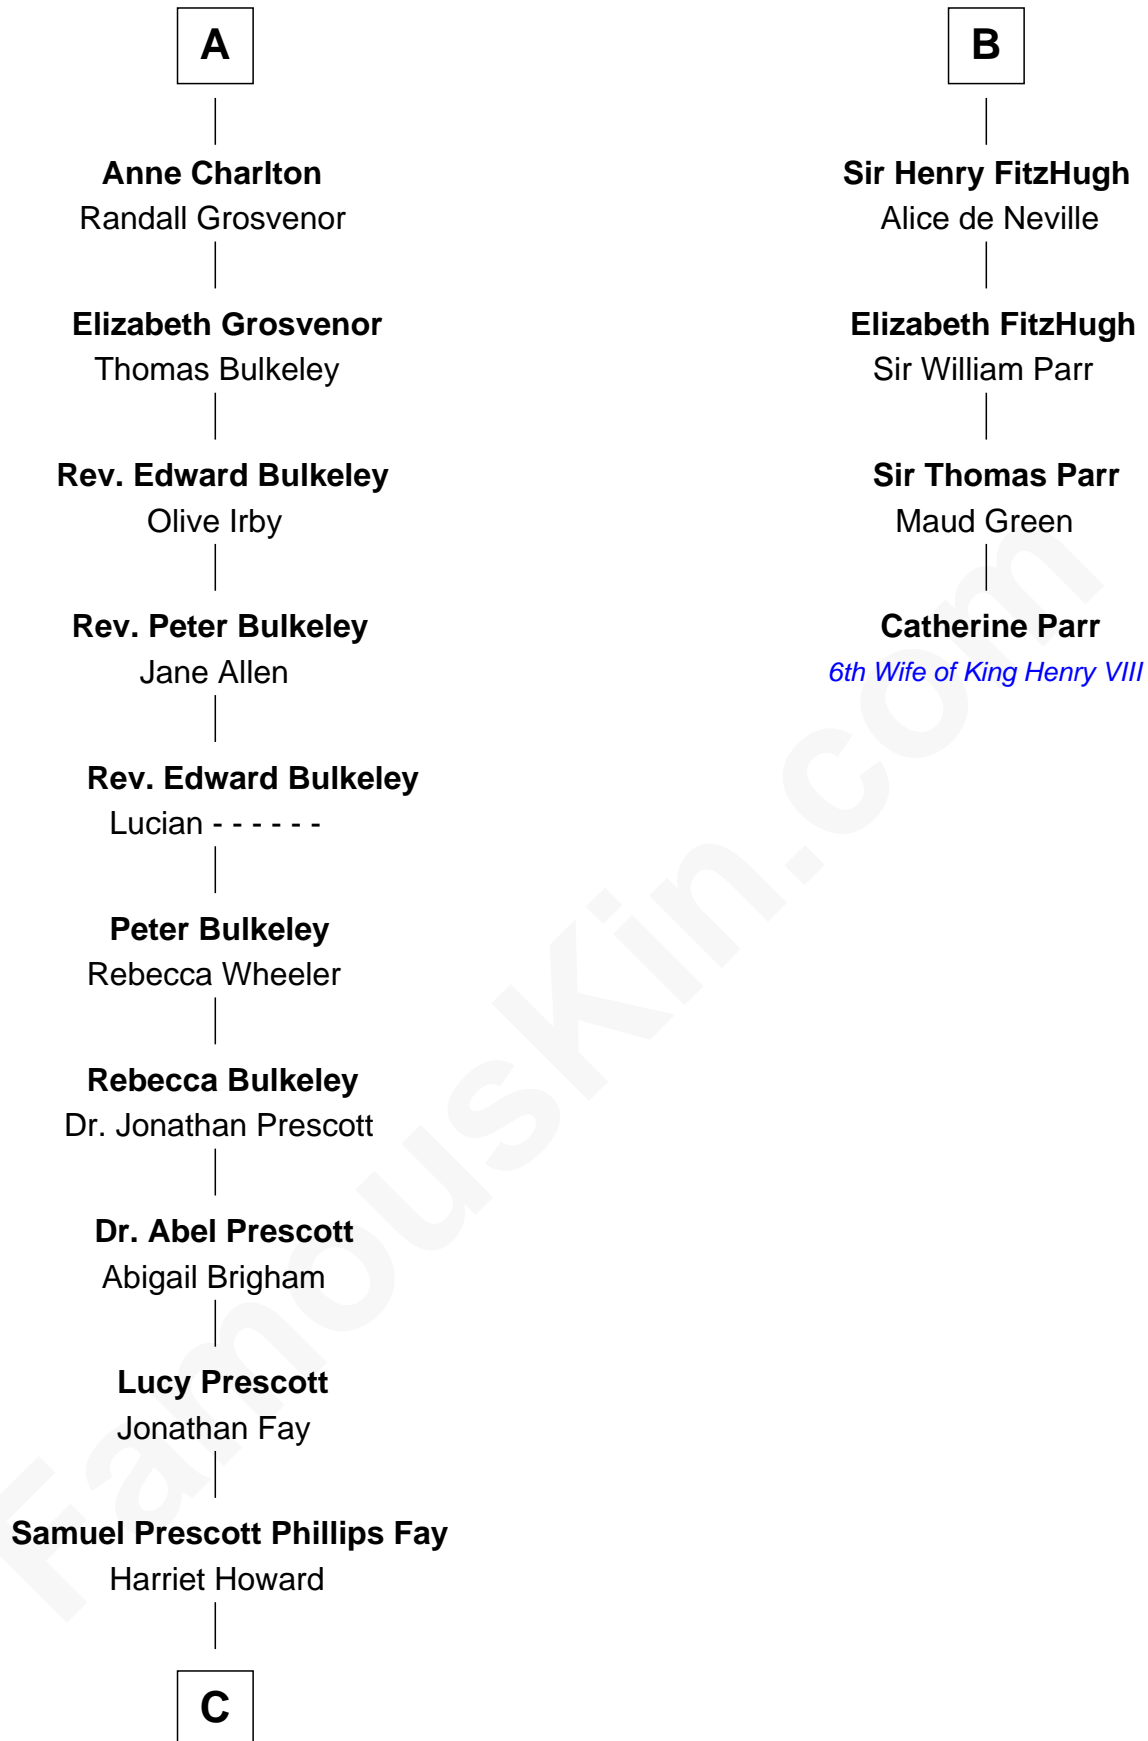

FamousKin.com
Relationship Chart of
George H. W. Bush
41st U.S. President

10th cousin 11 times removed of
Catherine Parr
6th Wife of King Henry VIII

Sir Roger de Somery
 Nichole d'Aubenev

C

—
Samuel Howard Fay
Susan Montfort Shellman

—
Harriet Eleanor Fay
Rev. James Smith Bush

—
Samuel Prescott Bush
Flora Sheldon

—
Prescott Sheldon Bush
Dorothy Wear Walker

—
George H. W. Bush
41st U.S. President

FamousKin.com