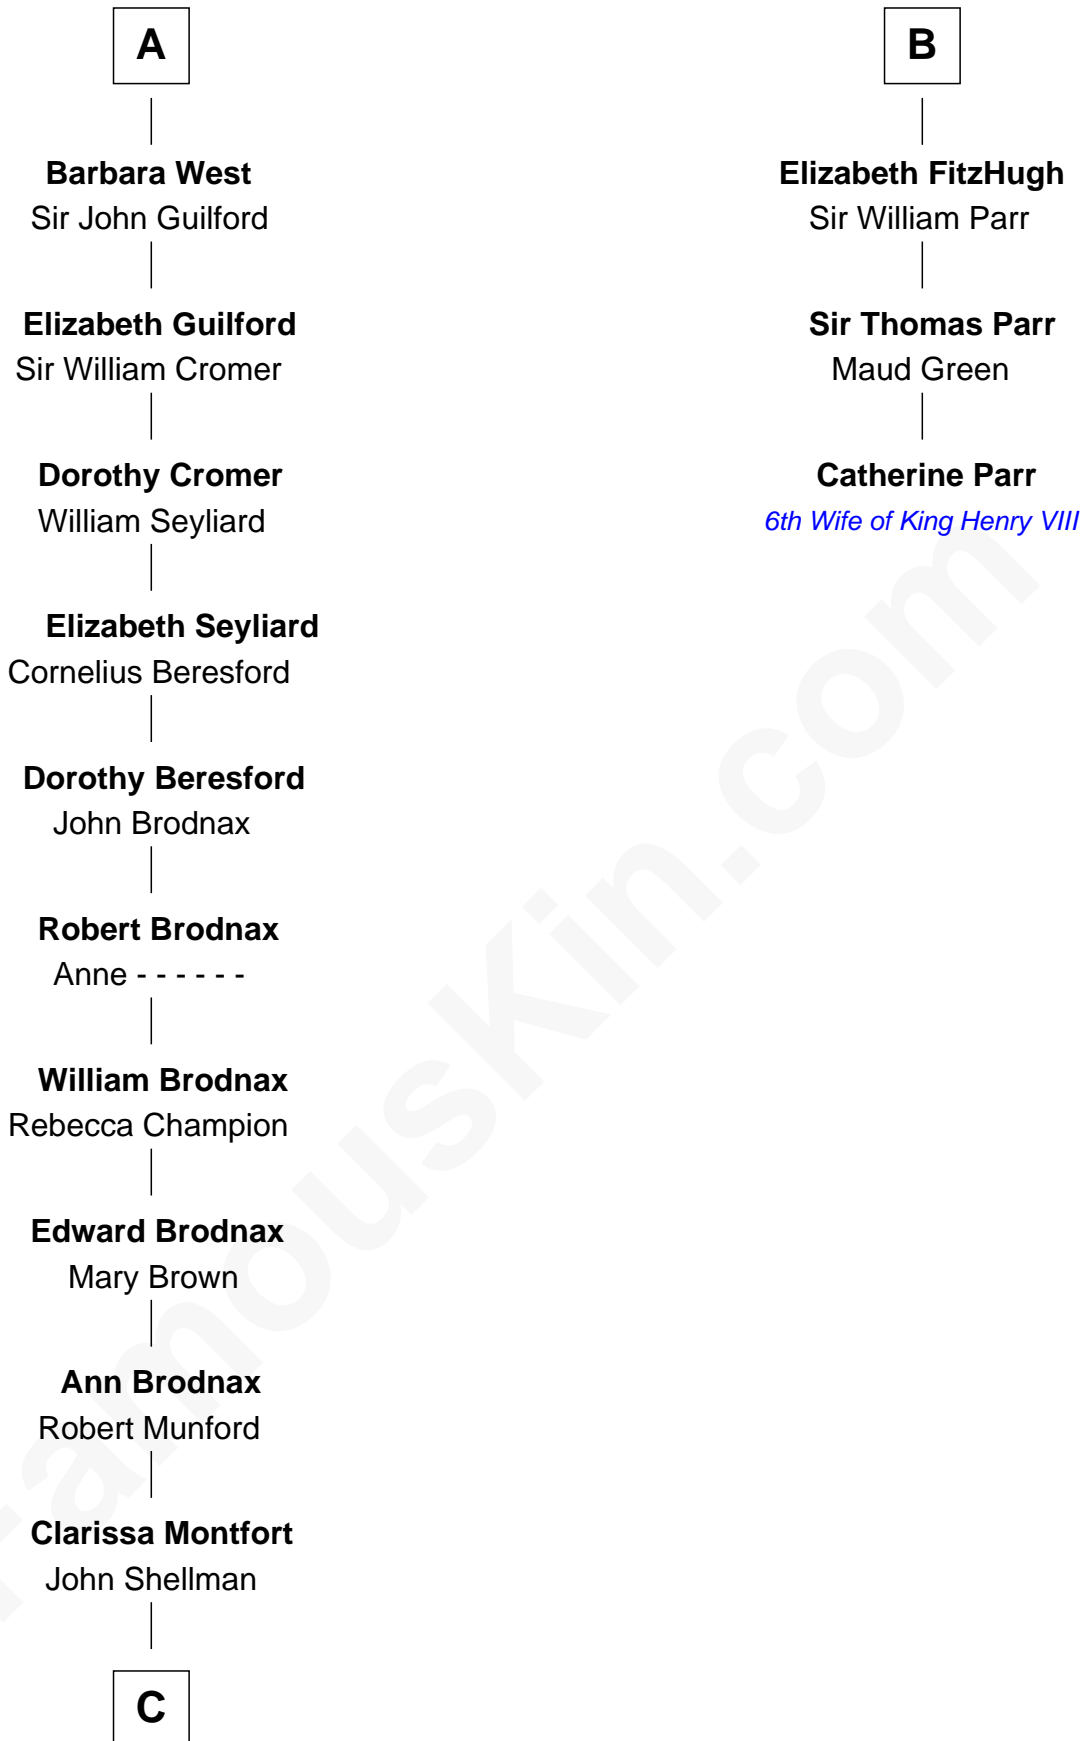

**FamousKin.com**  
**Relationship Chart of**  
**George H. W. Bush**  
*41st U.S. President*

9th cousin 12 times removed of  
**Catherine Parr**  
*6th Wife of King Henry VIII*

**C**

—  
**Susan Montfort Shellman**

Samuel Howard Fay

—  
**Harriet Eleanor Fay**

Rev. James Smith Bush

—  
**Samuel Prescott Bush**

Flora Sheldon

—  
**Prescott Sheldon Bush**

Dorothy Wear Walker

—  
**George H. W. Bush**

*41st U.S. President*

FamousKin.com