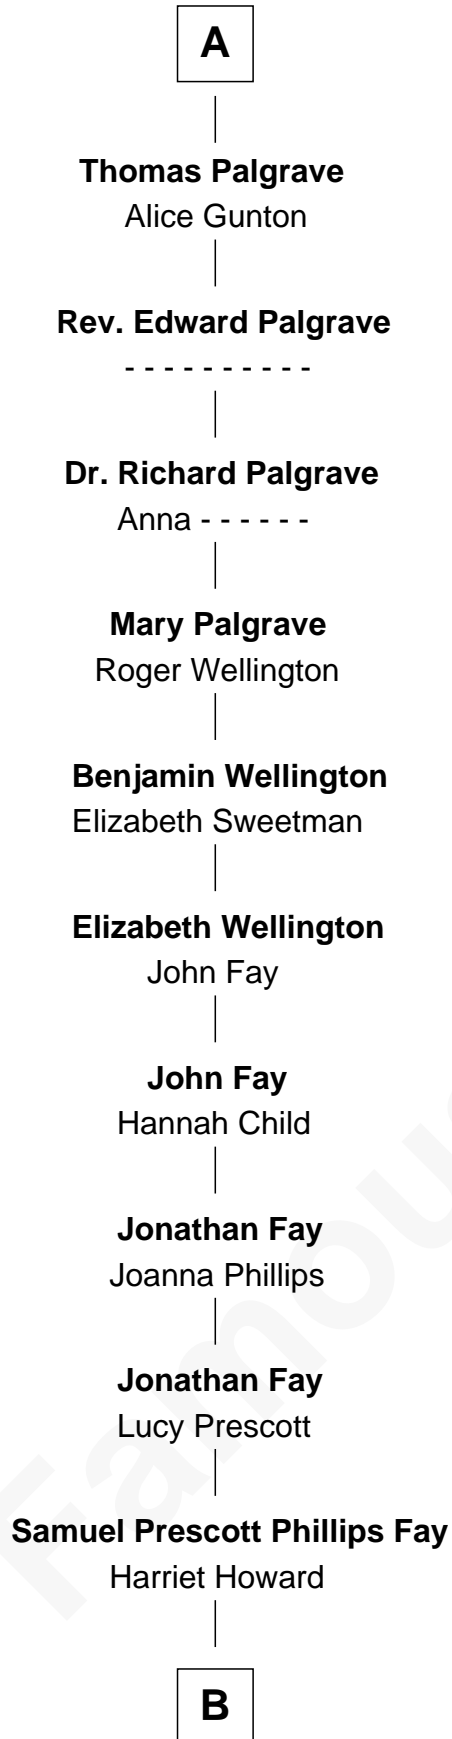

FamousKin.com
Relationship Chart of
George H. W. Bush
41st U.S. President

6th cousin 15 times removed of
Catherine Parr
6th Wife of King Henry VIII

Edmund Fitzalan
 Alice de Warenne

Richard Fitzalan
 Eleanor Plantagenet

Aline Fitzalan
 Sir Roger le Strange

Sir Richard Fitzalan
 Elizabeth de Bohun

Lucy le Strange
 Sir William Willoughby

Elizabeth Fitzalan
 Sir Robert Goushill

Margery Willoughby
 Sir William FitzHugh

Elizabeth Goushill
 Sir Robert Wingfield

Sir Henry FitzHugh
 Alice de Neville

Elizabeth Wingfield
 Sir William Brandon

Elizabeth FitzHugh
 Sir William Parr

Eleanor Brandon
 John Glemham

Sir Thomas Parr
 Maud Green

Anne Glemham
 Henry Palgrave

Catherine Parr
6th Wife of King Henry VIII

A

B

—
Samuel Howard Fay
Susan Montfort Shellman

—
Harriet Eleanor Fay
Rev. James Smith Bush

—
Samuel Prescott Bush
Flora Sheldon

—
Prescott Sheldon Bush
Dorothy Wear Walker

—
George H. W. Bush
41st U.S. President