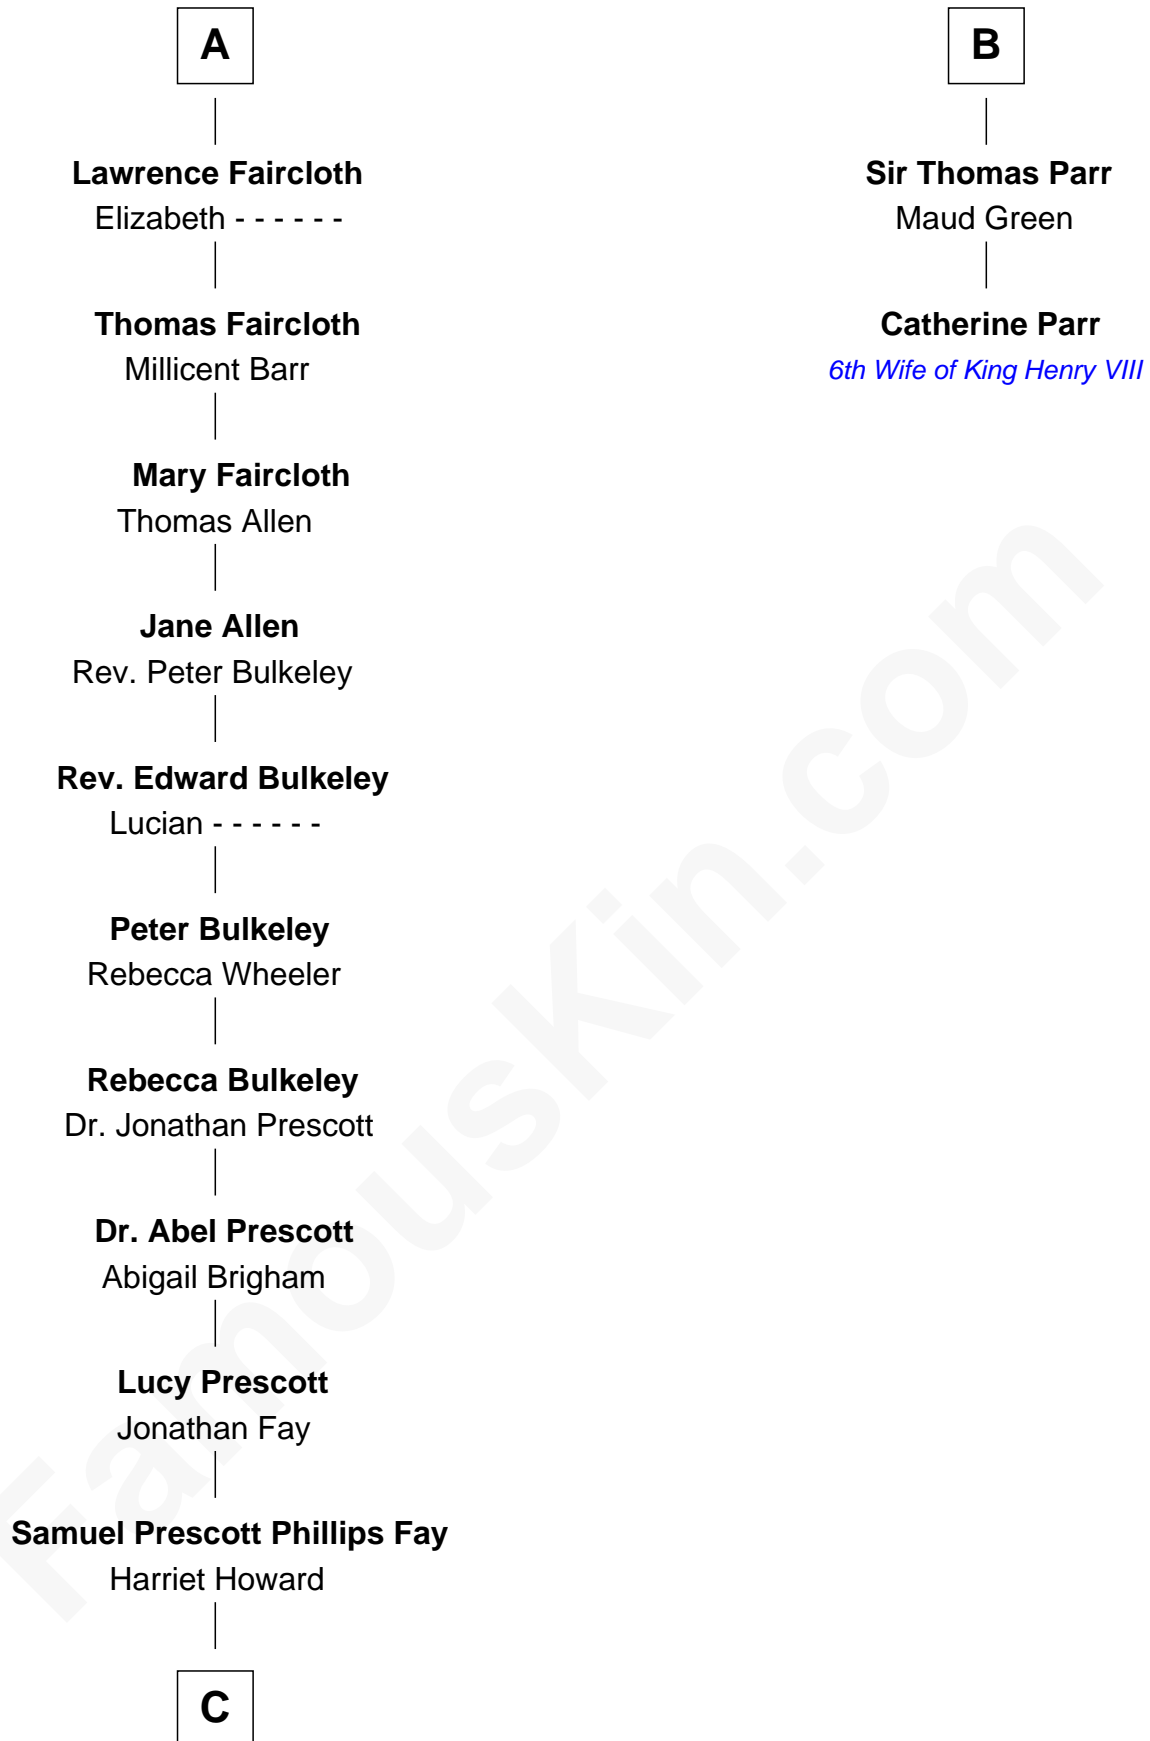

FamousKin.com
Relationship Chart of
George H. W. Bush
41st U.S. President

8th cousin 13 times removed of
Catherine Parr
6th Wife of King Henry VIII

C

—
Samuel Howard Fay
Susan Montfort Shellman

—
Harriet Eleanor Fay
Rev. James Smith Bush

—
Samuel Prescott Bush
Flora Sheldon

—
Prescott Sheldon Bush
Dorothy Wear Walker

—
George H. W. Bush
41st U.S. President

FamousKin.com