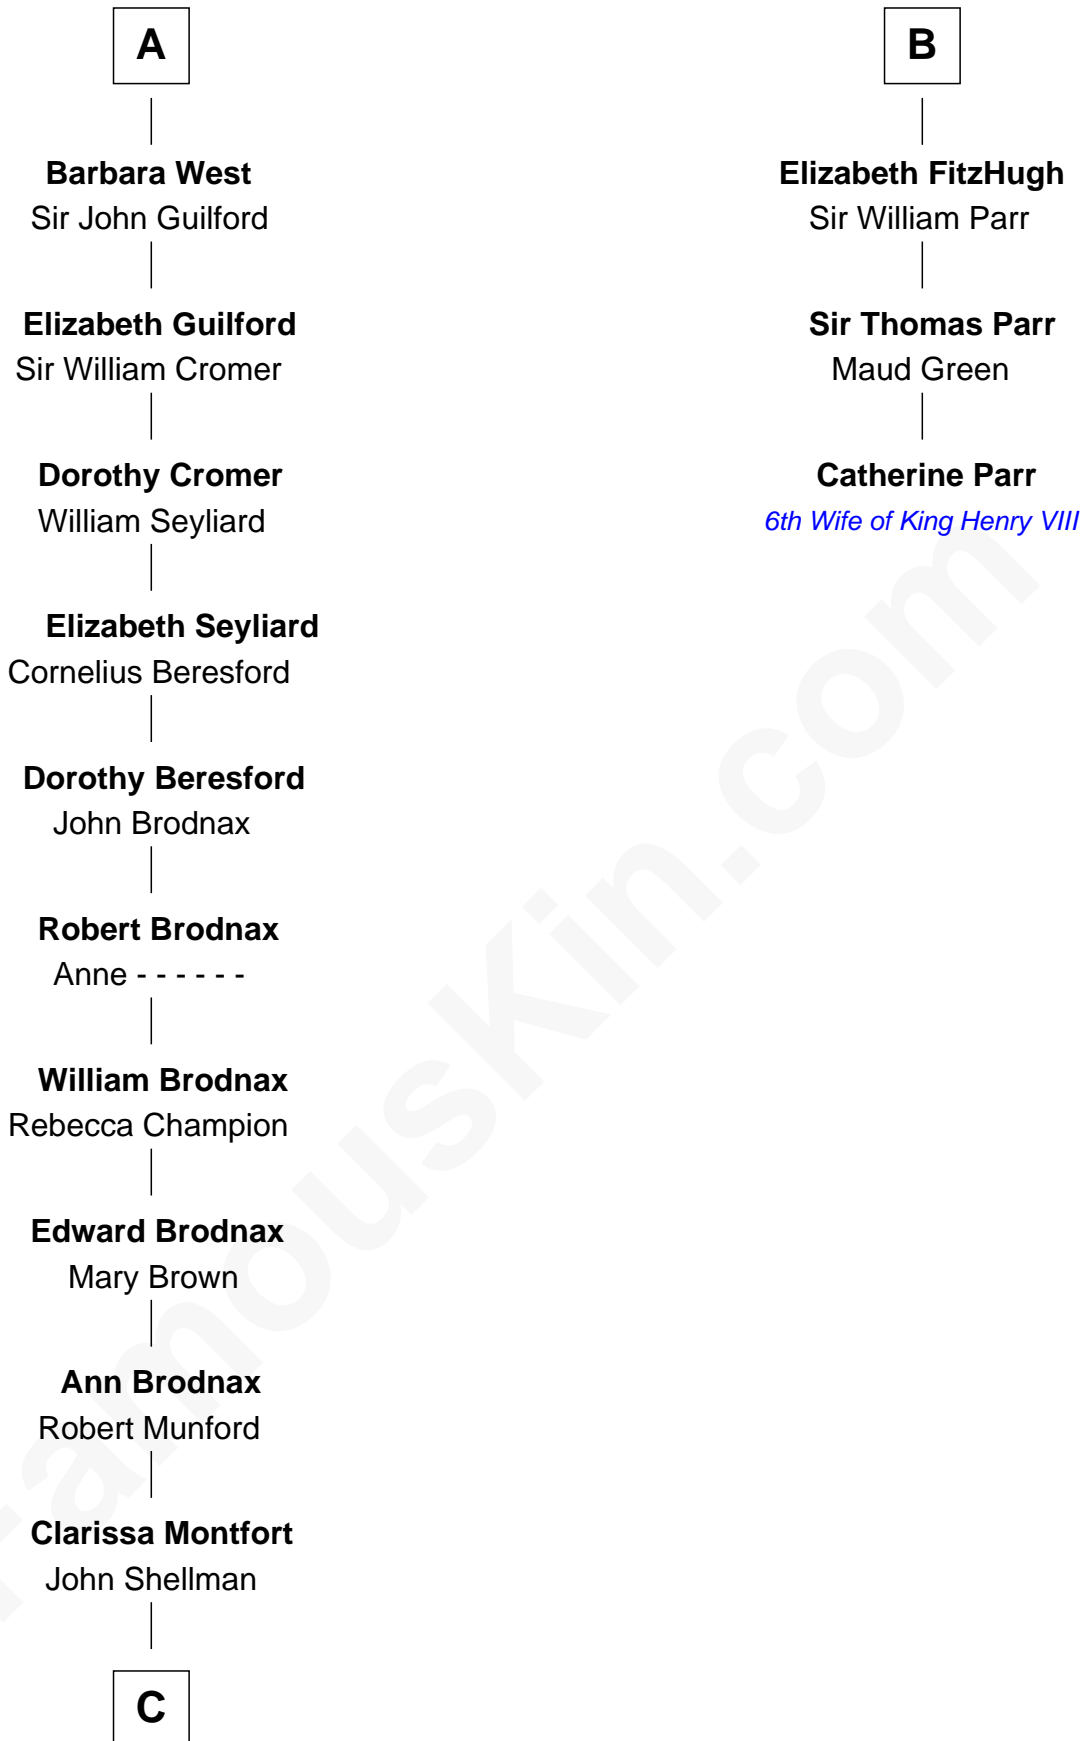

**FamousKin.com**  
**Relationship Chart of**  
**George H. W. Bush**  
*41st U.S. President*

**9th cousin 12 times removed of**  
**Catherine Parr**  
*6th Wife of King Henry VIII*

**C**

—  
**Susan Montfort Shellman**

Samuel Howard Fay

—  
**Harriet Eleanor Fay**

Rev. James Smith Bush

—  
**Samuel Prescott Bush**

Flora Sheldon

—  
**Prescott Sheldon Bush**

Dorothy Wear Walker

—  
**George H. W. Bush**

*41st U.S. President*

FamousKin.com