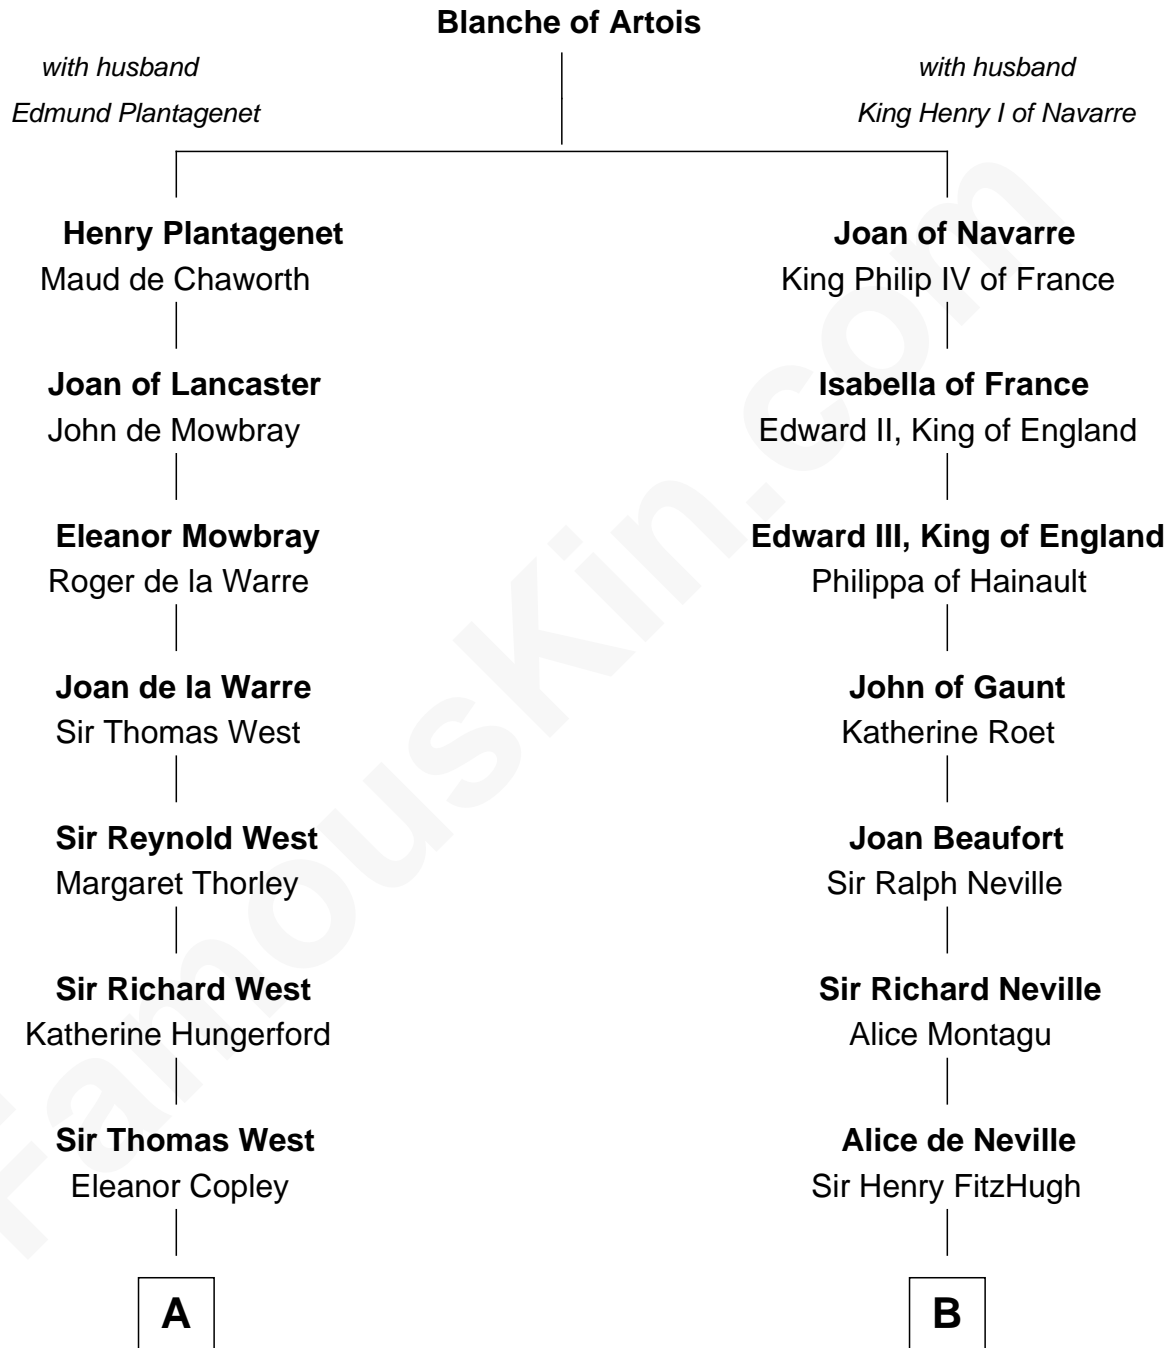

**FamousKin.com**  
**Relationship Chart of**  
**George H. W. Bush**  
*41st U.S. President*

**9th cousin 12 times removed of**  
**Catherine Parr**  
*6th Wife of King Henry VIII*

**C**

—  
**Susan Montfort Shellman**

Samuel Howard Fay

—  
**Harriet Eleanor Fay**

Rev. James Smith Bush

—  
**Samuel Prescott Bush**

Flora Sheldon

—  
**Prescott Sheldon Bush**

Dorothy Wear Walker

—  
**George H. W. Bush**

*41st U.S. President*

FamousKin.com