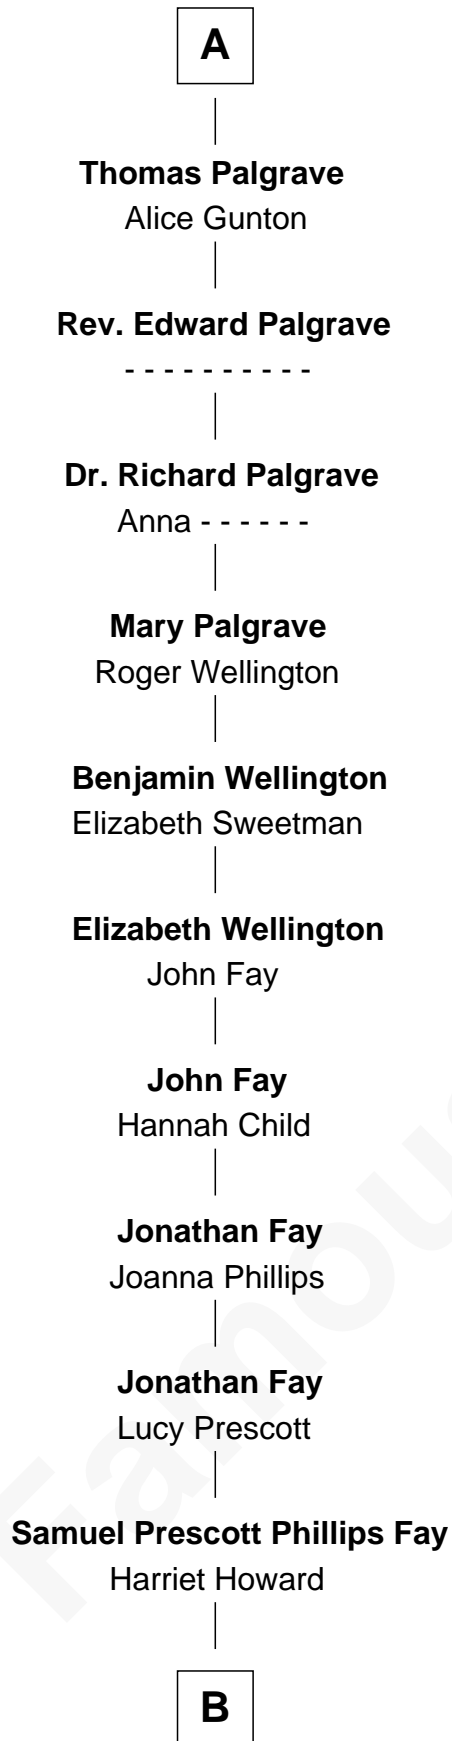

FamousKin.com Relationship Chart of

George H. W. Bush

41st U.S. President

7th cousin 14 times removed of

Catherine Parr

6th Wife of King Henry VIII

Humphrey de Bohun

Elizabeth Plantagenet

Sir William de Bohun
Elizabeth de Badlesmere

Elizabeth de Bohun
Sir Richard Fitzalan

Elizabeth Fitzalan
Sir Robert Goushill

Elizabeth Goushill
Sir Robert Wingfield

Elizabeth Wingfield
Sir William Brandon

Eleanor Brandon
John Glemham

Anne Glemham
Henry Palgrave

A

Eleanor de Bohun
Sir James le Boteler

Pernel le Boteler
Sir Gilbert Talbot

Sir Richard Talbot
Ankaret le Strange

Mary Talbot
Sir Thomas Greene

Sir Thomas Greene
Marine Bellers

Sir Thomas Green
Joan Fogge

Maud Green
Sir Thomas Parr

Catherine Parr
6th Wife of King Henry VIII

B

—
Samuel Howard Fay
Susan Montfort Shellman

—
Harriet Eleanor Fay
Rev. James Smith Bush

—
Samuel Prescott Bush
Flora Sheldon

—
Prescott Sheldon Bush
Dorothy Wear Walker