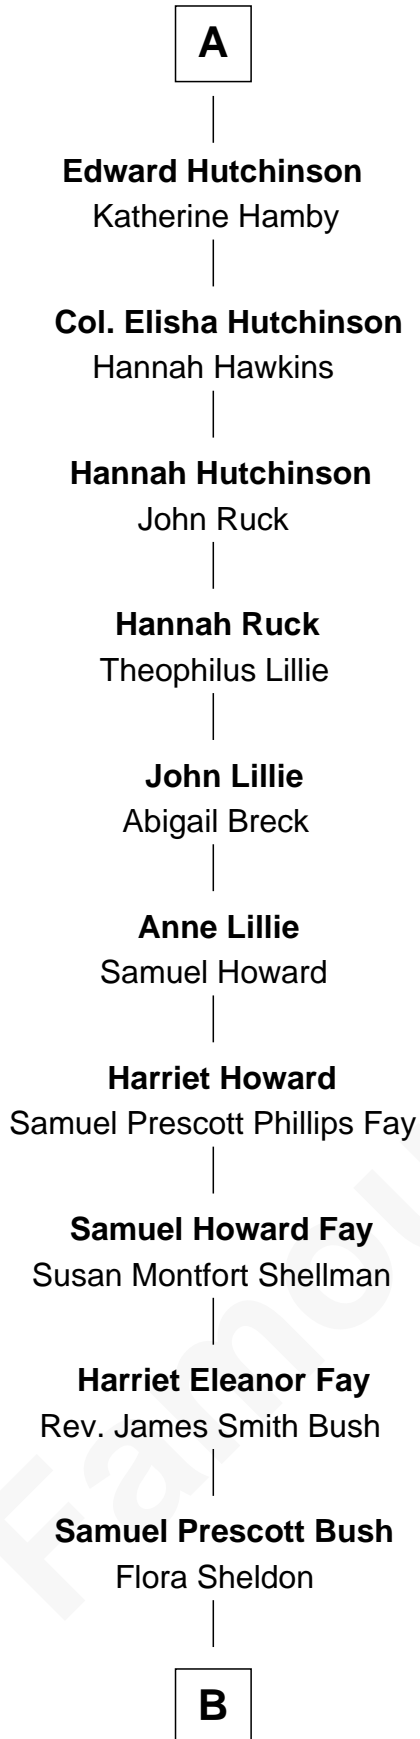

FamousKin.com
Relationship Chart of
George H. W. Bush
41st U.S. President

2nd cousin 16 times removed of
Catherine Parr
6th Wife of King Henry VIII

B

—
Prescott Sheldon Bush

Dorothy Wear Walker

—
George H. W. Bush

41st U.S. President

FamousKin.com