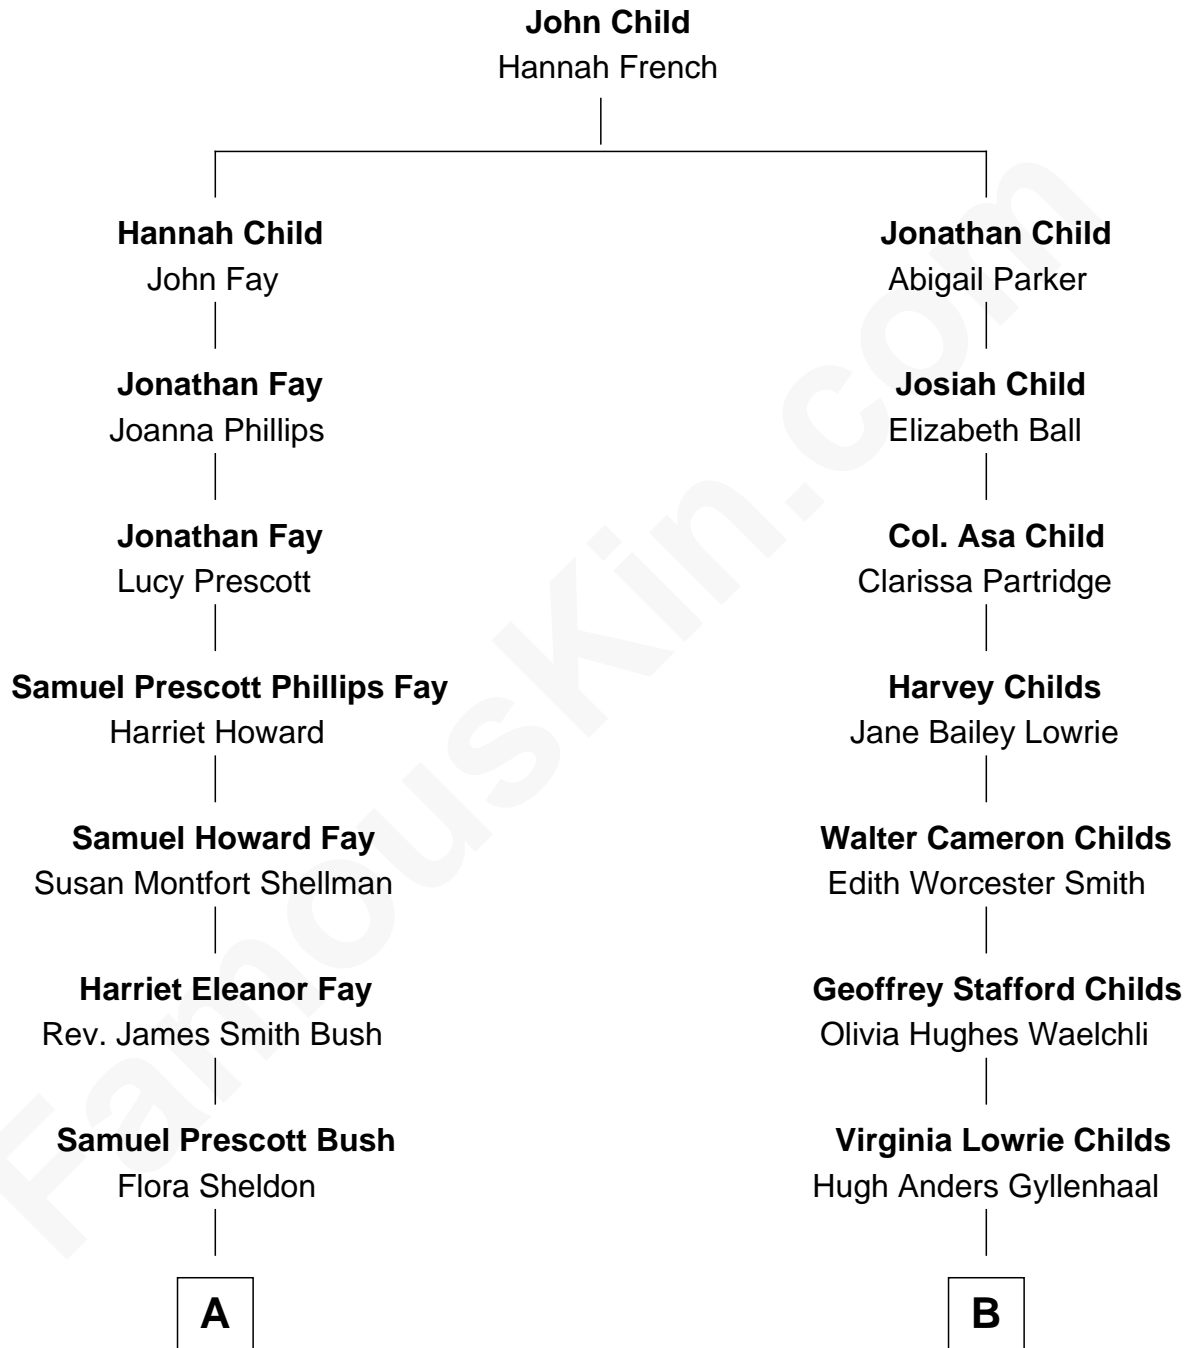

# FamousKin.com Relationship Chart of

**George H. W. Bush**

*41st U.S. President*

8th cousin of

**Jake Gyllenhaal**

*Movie Actor*

**A**

**Prescott Sheldon Bush**

Dorothy Wear Walker

**George H. W. Bush**

*41st U.S. President*

**B**

**Stephen Roark Gyllenhaal**

Naomi Achs

**Jake Gyllenhaal**

*Movie Actor*