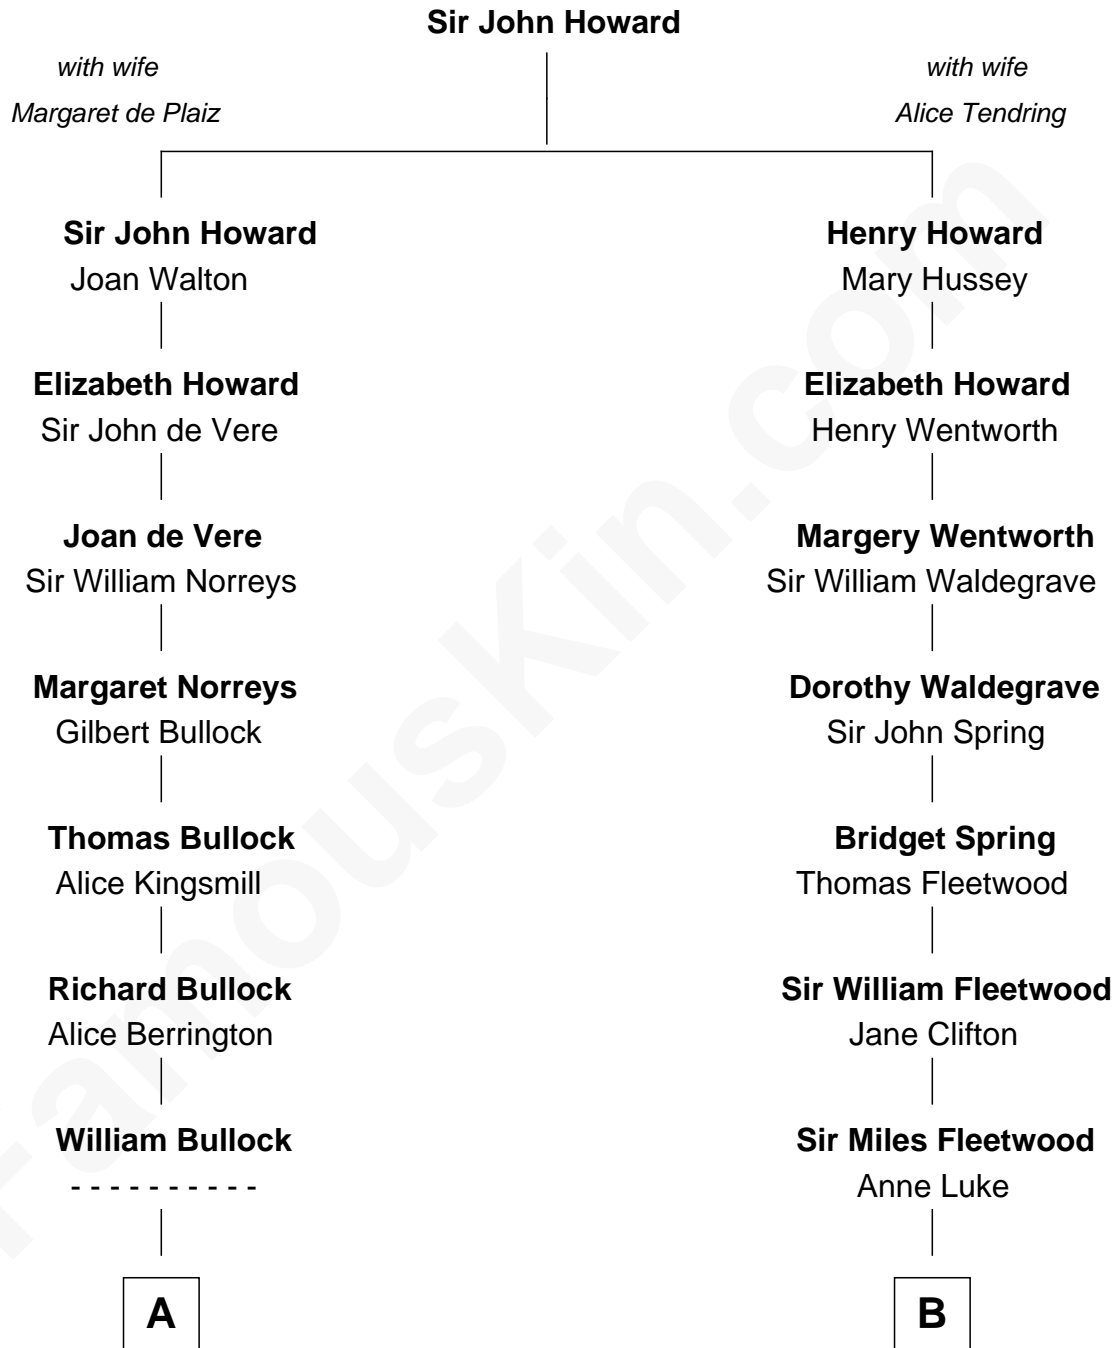

FamousKin.com
Relationship Chart of
George H. W. Bush
41st U.S. President

17th cousin 1 time removed of
Maggie Gyllenhaal
Movie Actress

C

—
Prescott Sheldon Bush

Dorothy Wear Walker

—
George H. W. Bush

41st U.S. President

FamousKin.com