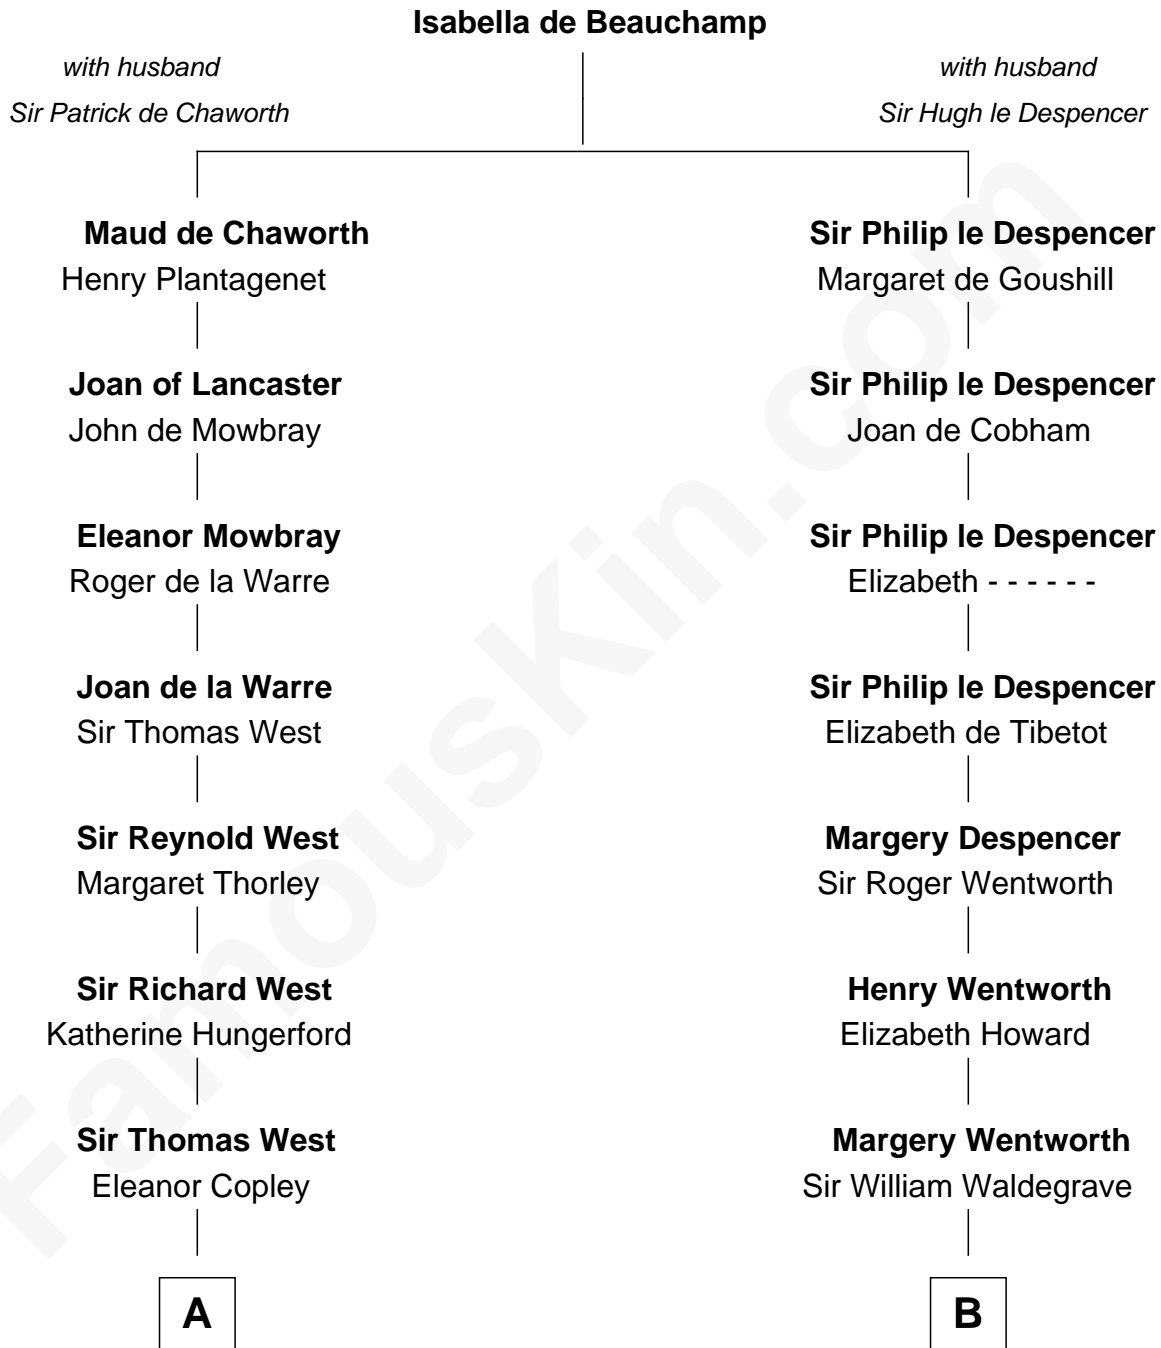

# FamousKin.com Relationship Chart of

**George H. W. Bush**

*41st U.S. President*

21st cousin of

**Maggie Gyllenhaal**

*Movie Actress*

**C**

**Susan Montfort Shellman**

Samuel Howard Fay

**Harriet Eleanor Fay**

Rev. James Smith Bush

**Samuel Prescott Bush**

Flora Sheldon

**Prescott Sheldon Bush**

Dorothy Wear Walker

**George H. W. Bush**

*41st U.S. President*

**D**

**Anders Leonard Gyllenhaal**

Selma Amanda Nelson

**Leonard Ephraim Gyllenhaal**

Philo Pendleton

**Hugh Anders Gyllenhaal**

Virginia Lowrie Childs