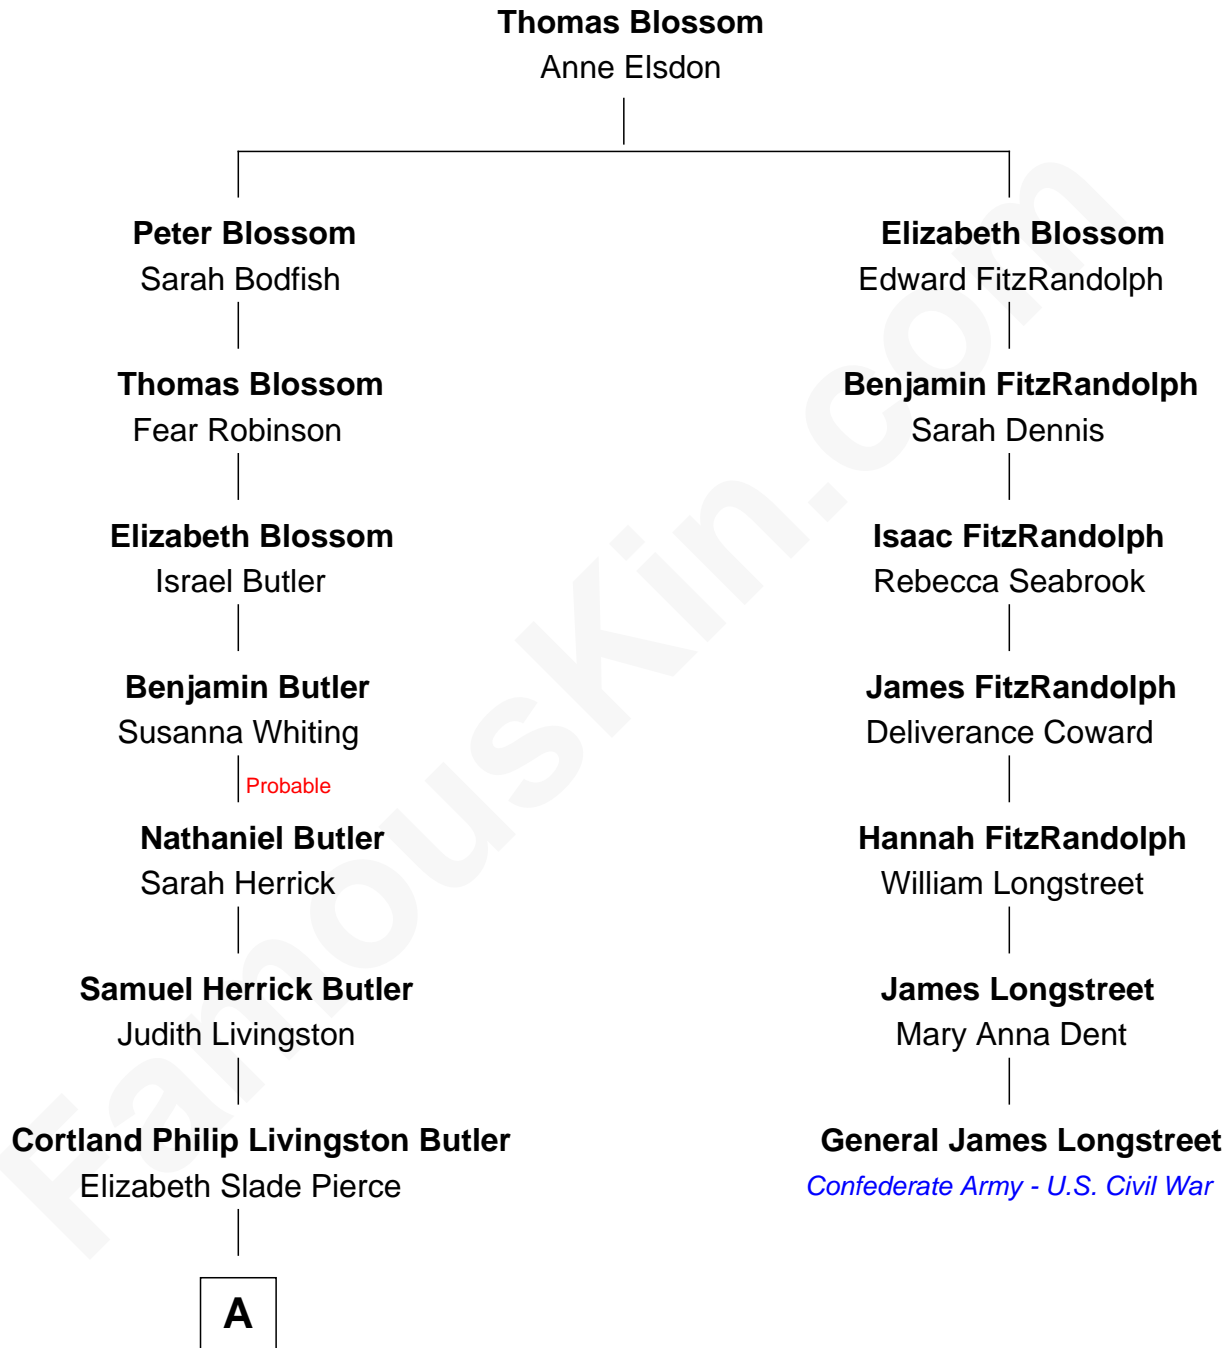

FamousKin.com
Relationship Chart of
George H. W. Bush
41st U.S. President

6th cousin 4 times removed of
General James Longstreet
Confederate Army - U.S. Civil War

A

—
Mary Elizabeth Butler
Robert Emmet Sheldon

—
Flora Sheldon
Samuel Prescott Bush

—
Prescott Sheldon Bush
Dorothy Wear Walker

—
George H. W. Bush
41st U.S. President

FamousKin.com