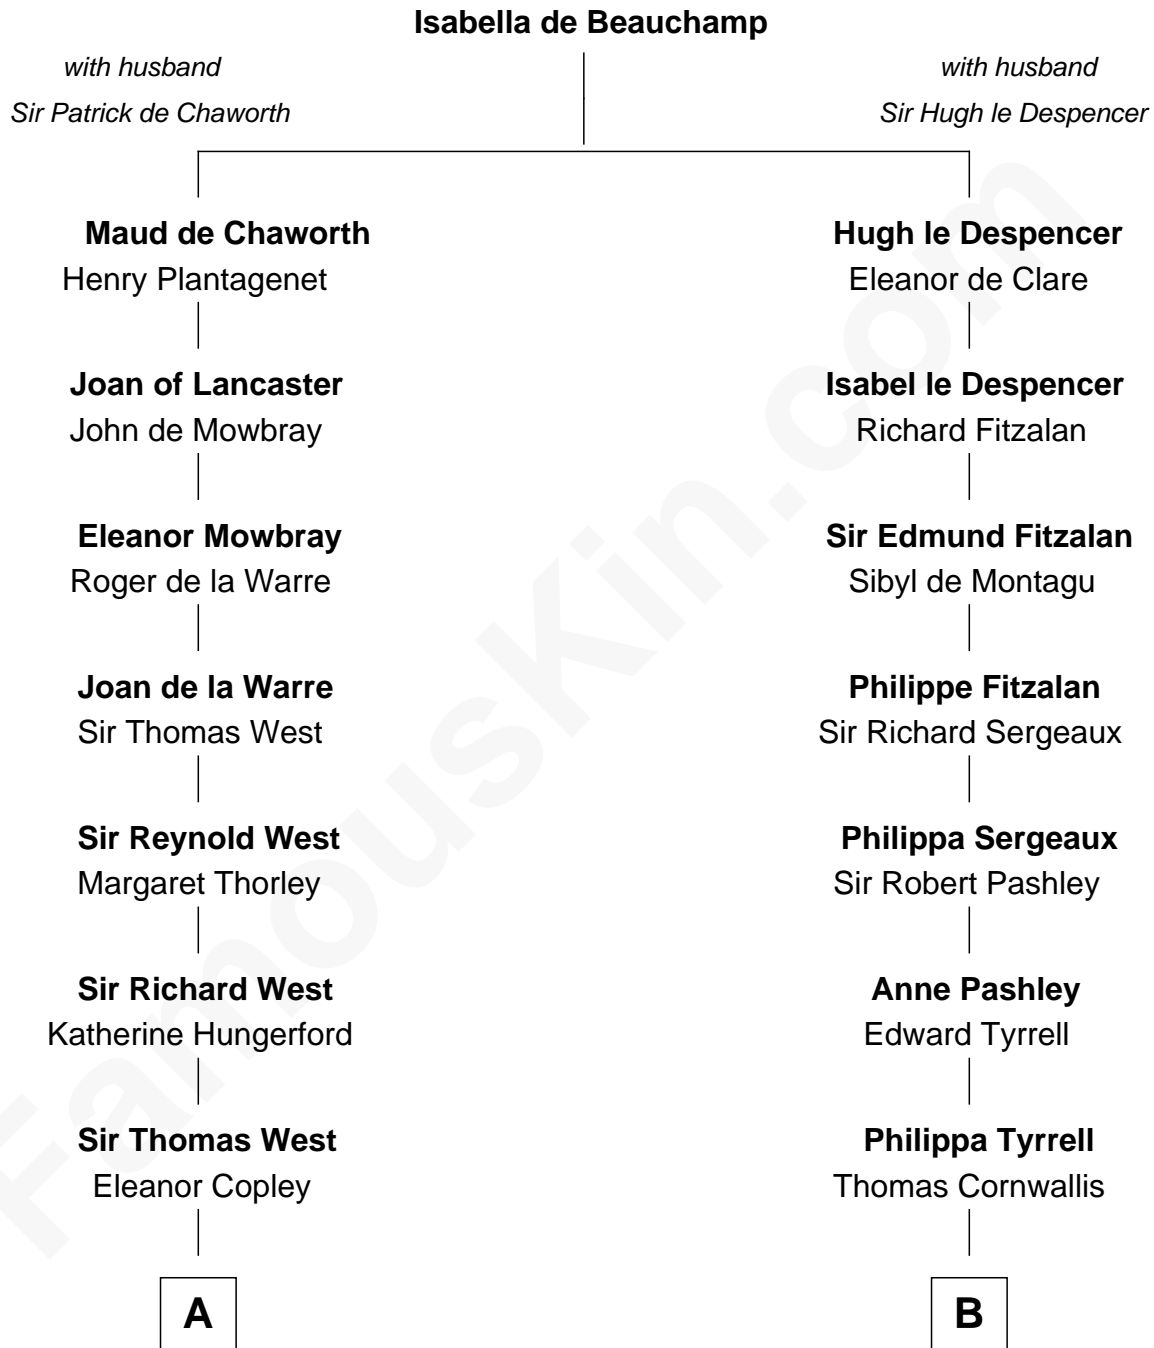

FamousKin.com
Relationship Chart of
George H. W. Bush
41st U.S. President

19th cousin 2 times removed of
General James Longstreet
Confederate Army - U.S. Civil War

C

Susan Montfort Shellman

Samuel Howard Fay

Harriet Eleanor Fay

Rev. James Smith Bush

Samuel Prescott Bush

Flora Sheldon

Prescott Sheldon Bush

Dorothy Wear Walker

George H. W. Bush

41st U.S. President