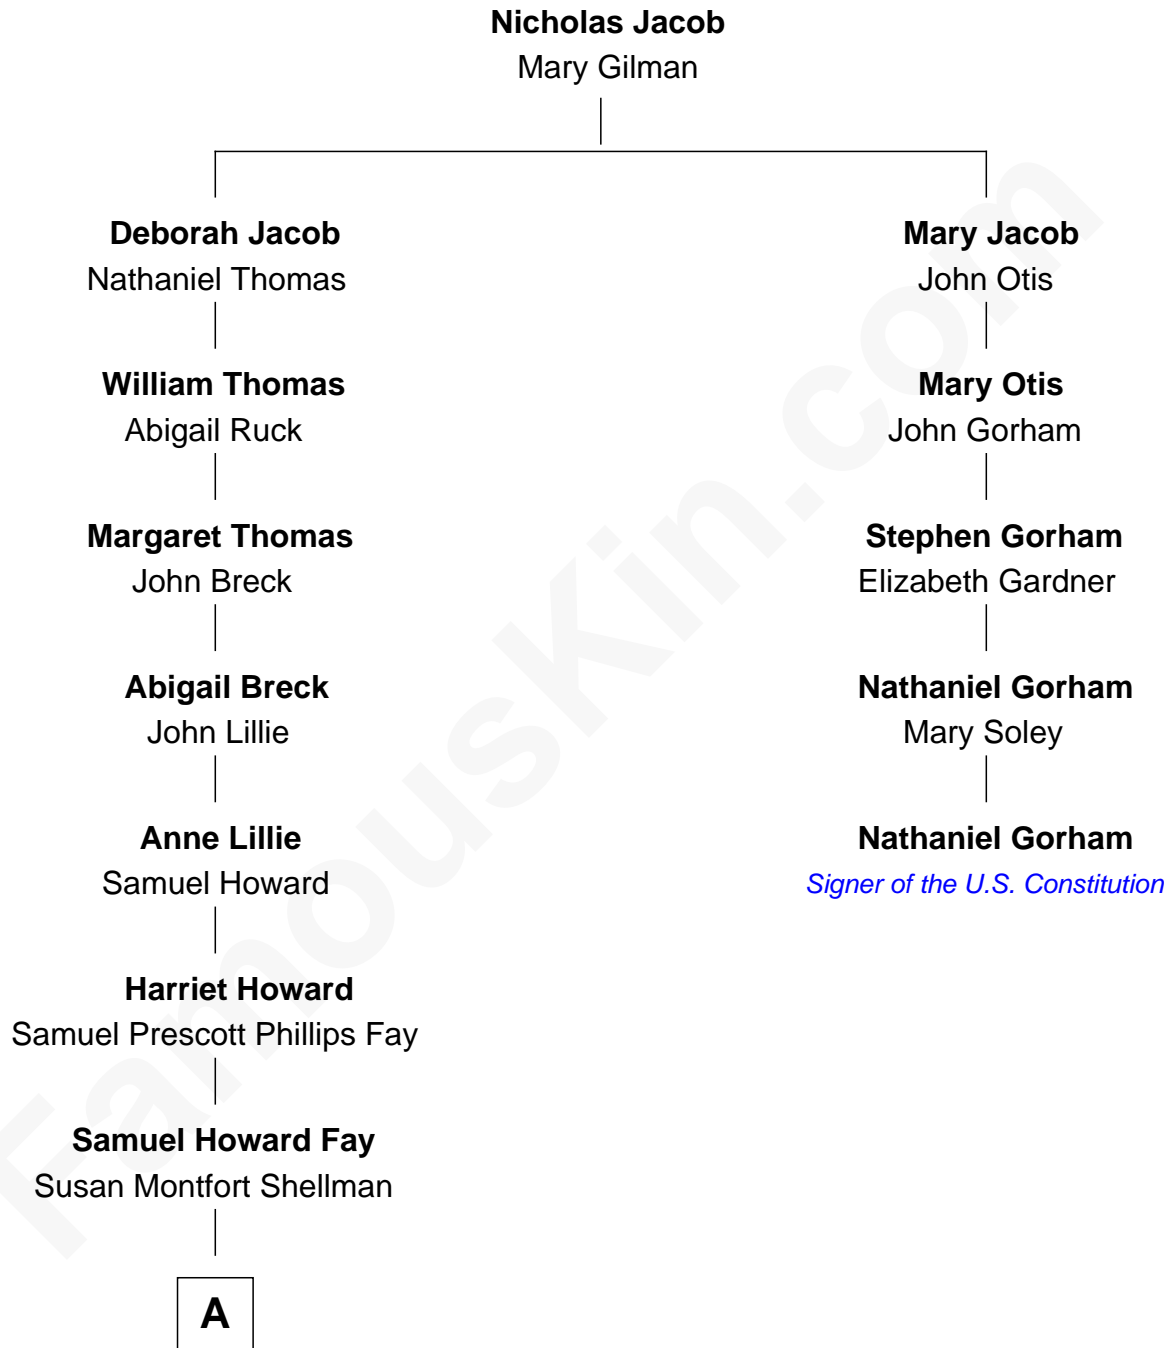

# FamousKin.com Relationship Chart of

**George H. W. Bush**

*41st U.S. President*

4th cousin 6 times removed of

**Nathaniel Gorham**

*Signer of the U.S. Constitution*

**A**

—  
**Harriet Eleanor Fay**  
Rev. James Smith Bush

—  
**Samuel Prescott Bush**  
Flora Sheldon

—  
**Prescott Sheldon Bush**  
Dorothy Wear Walker

—  
**George H. W. Bush**  
*41st U.S. President*

FamousKin.com