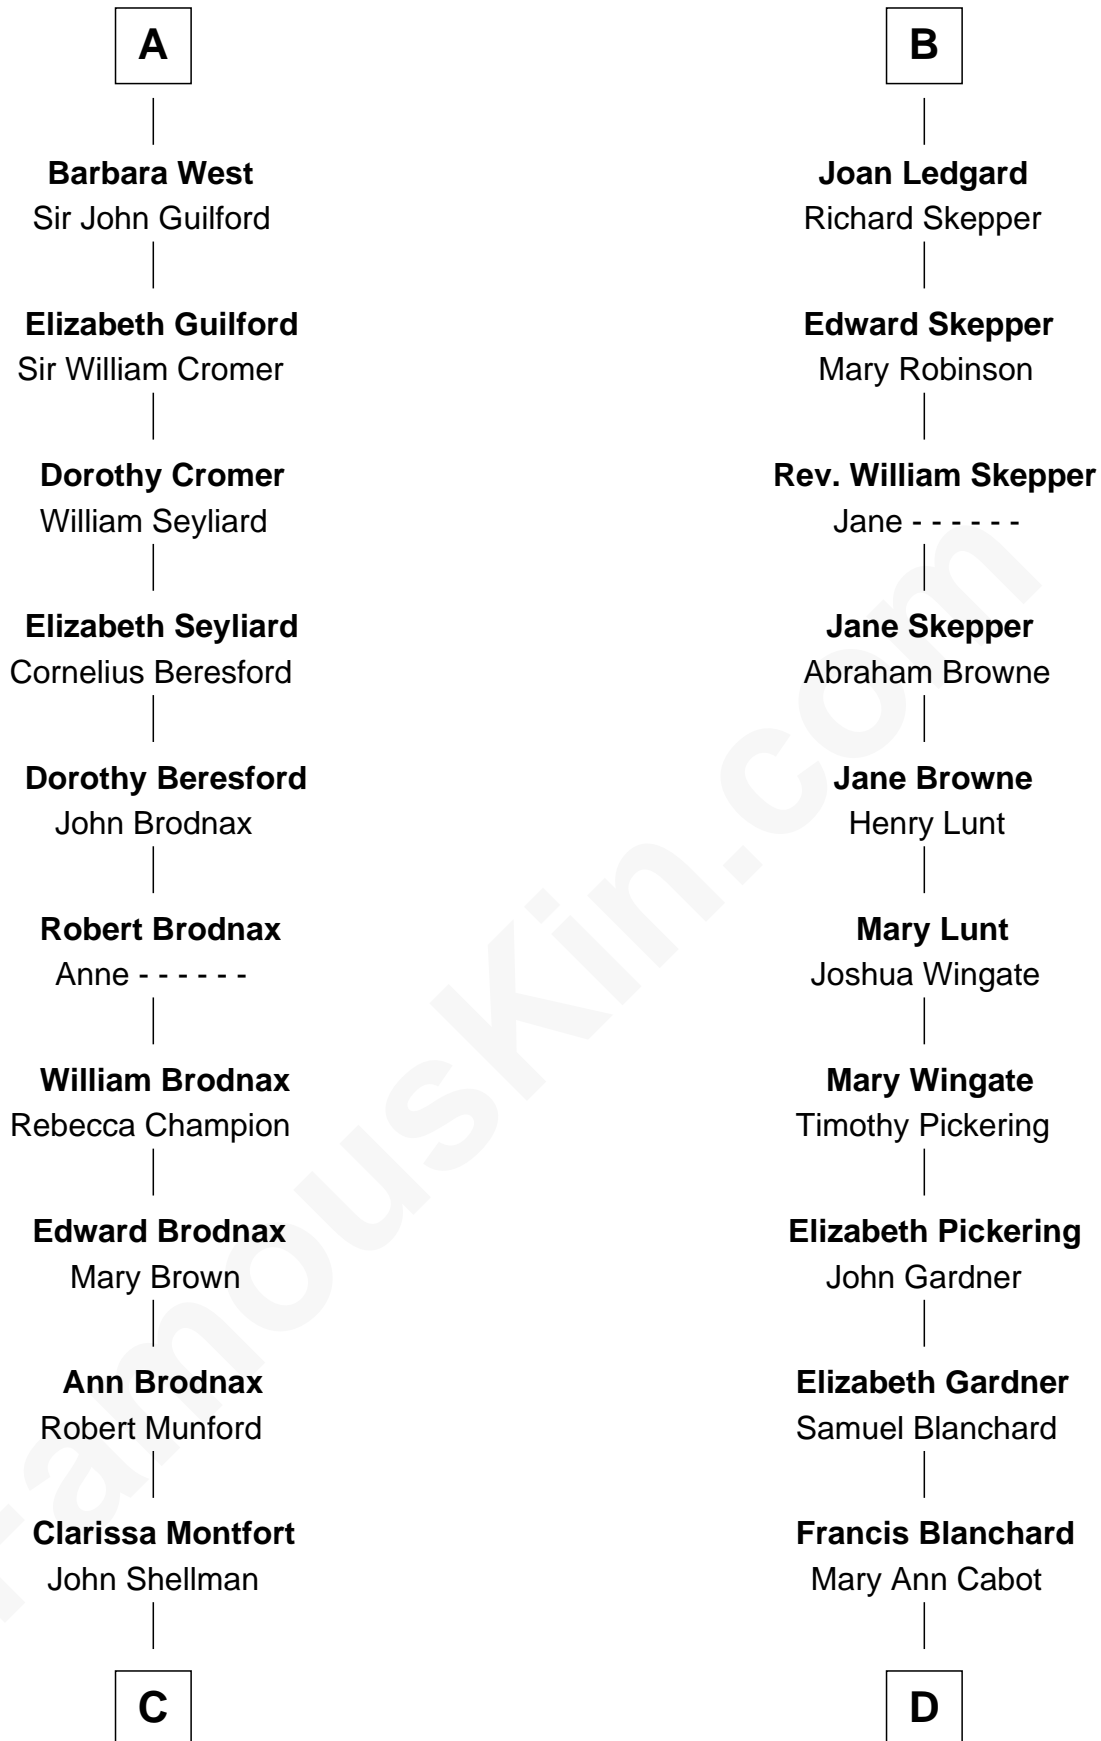

FamousKin.com

Relationship Chart of

George H. W. Bush

41st U.S. President

21st cousin of

John Kerry

68th U.S. Secretary of State

Sir Thomas de Beauchamp

Katherine de Mortimer

C

Susan Montfort Shellman

Samuel Howard Fay

Harriet Eleanor Fay

Rev. James Smith Bush

Samuel Prescott Bush

Flora Sheldon

Prescott Sheldon Bush

Dorothy Wear Walker

George H. W. Bush

41st U.S. President

D

Elizabeth Cabot Blanchard

Robert Charles Winthrop

Robert Charles Winthrop