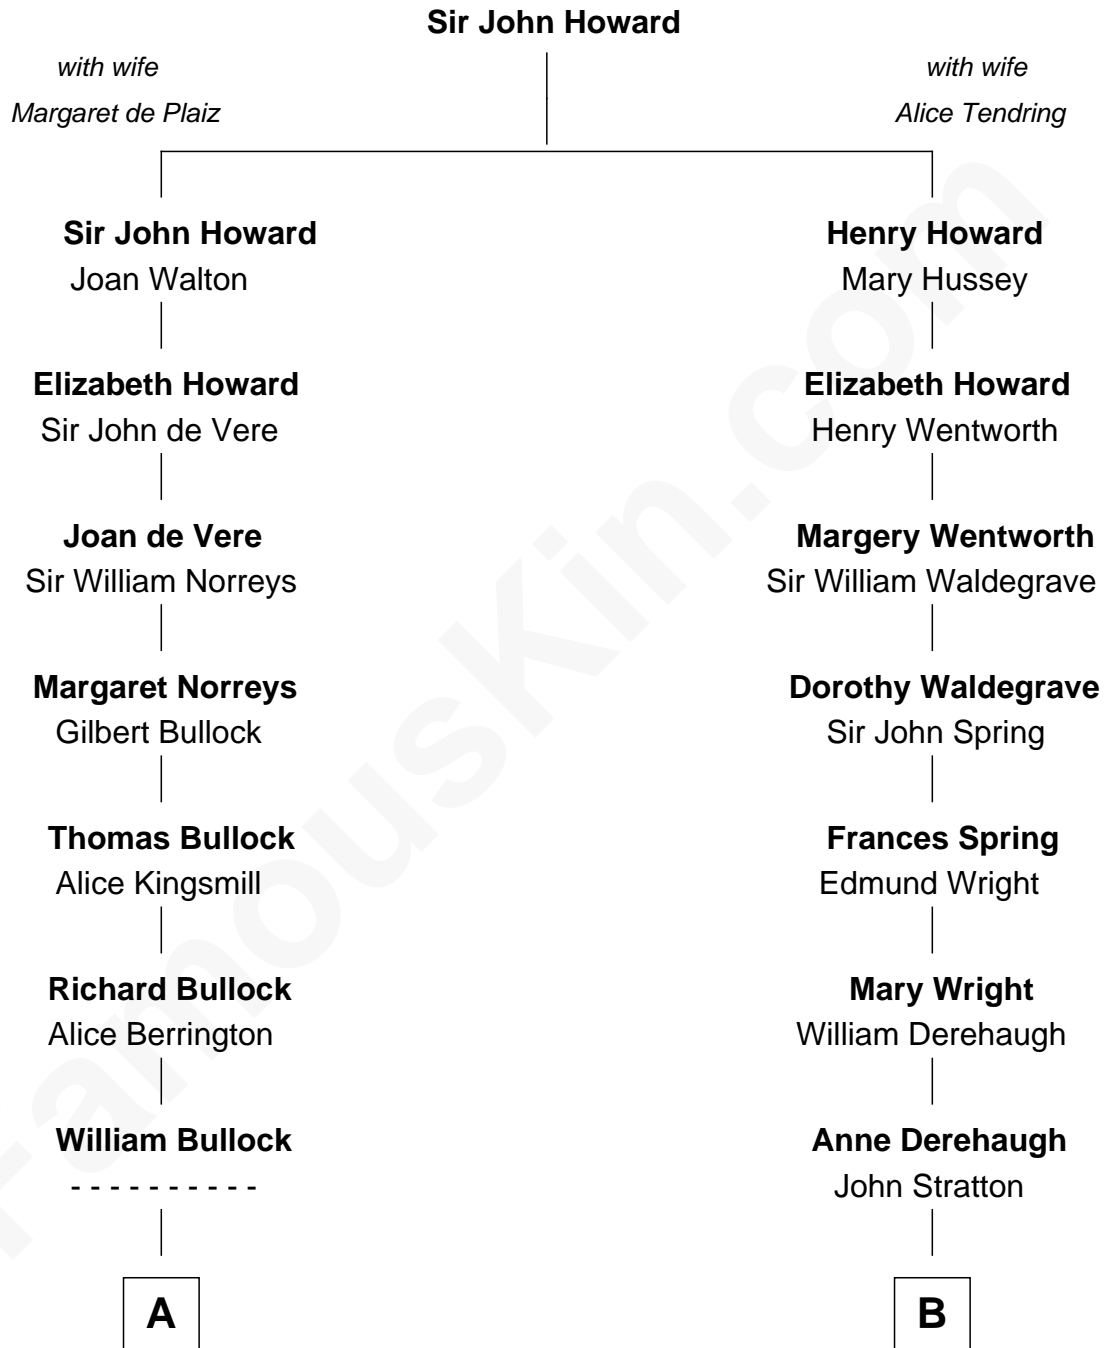

FamousKin.com
Relationship Chart of
George H. W. Bush
41st U.S. President

17th cousin 1 time removed of
John Kerry
68th U.S. Secretary of State

C

Prescott Sheldon Bush

Dorothy Wear Walker

George H. W. Bush

41st U.S. President

FamousKin.com