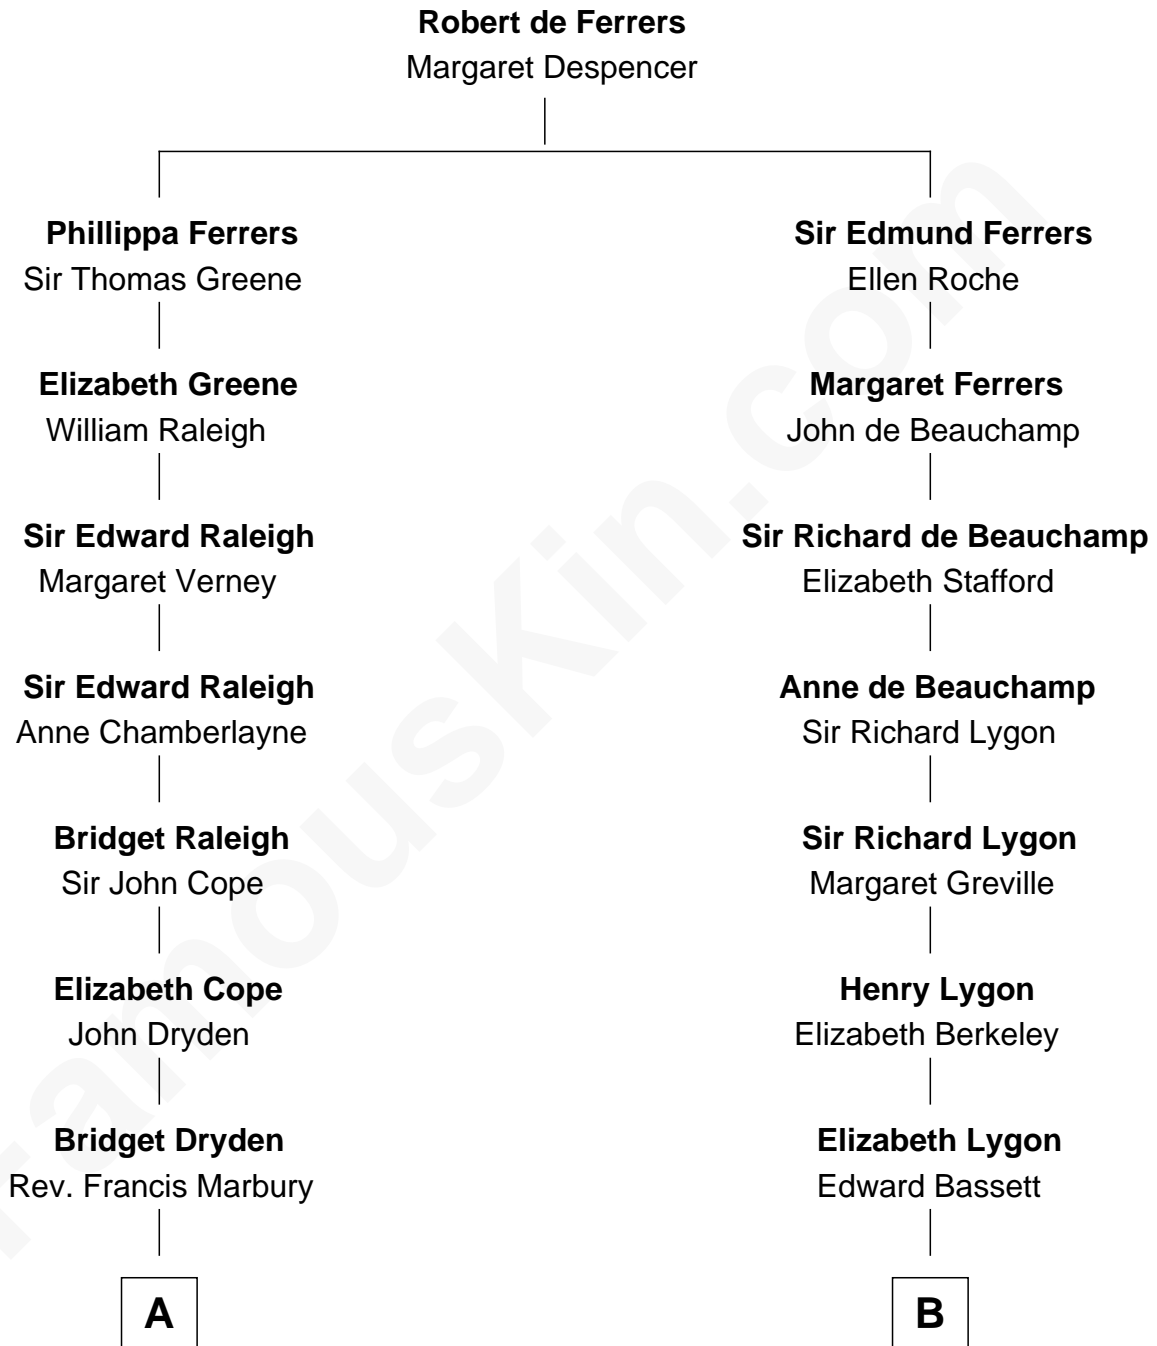

FamousKin.com
Relationship Chart of
George H. W. Bush
41st U.S. President

17th cousin 2 times removed of
John Kerry
68th U.S. Secretary of State

C

—
Samuel Prescott Bush

Flora Sheldon

—
Prescott Sheldon Bush

Dorothy Wear Walker

—
George H. W. Bush

41st U.S. President

FamousKin.com