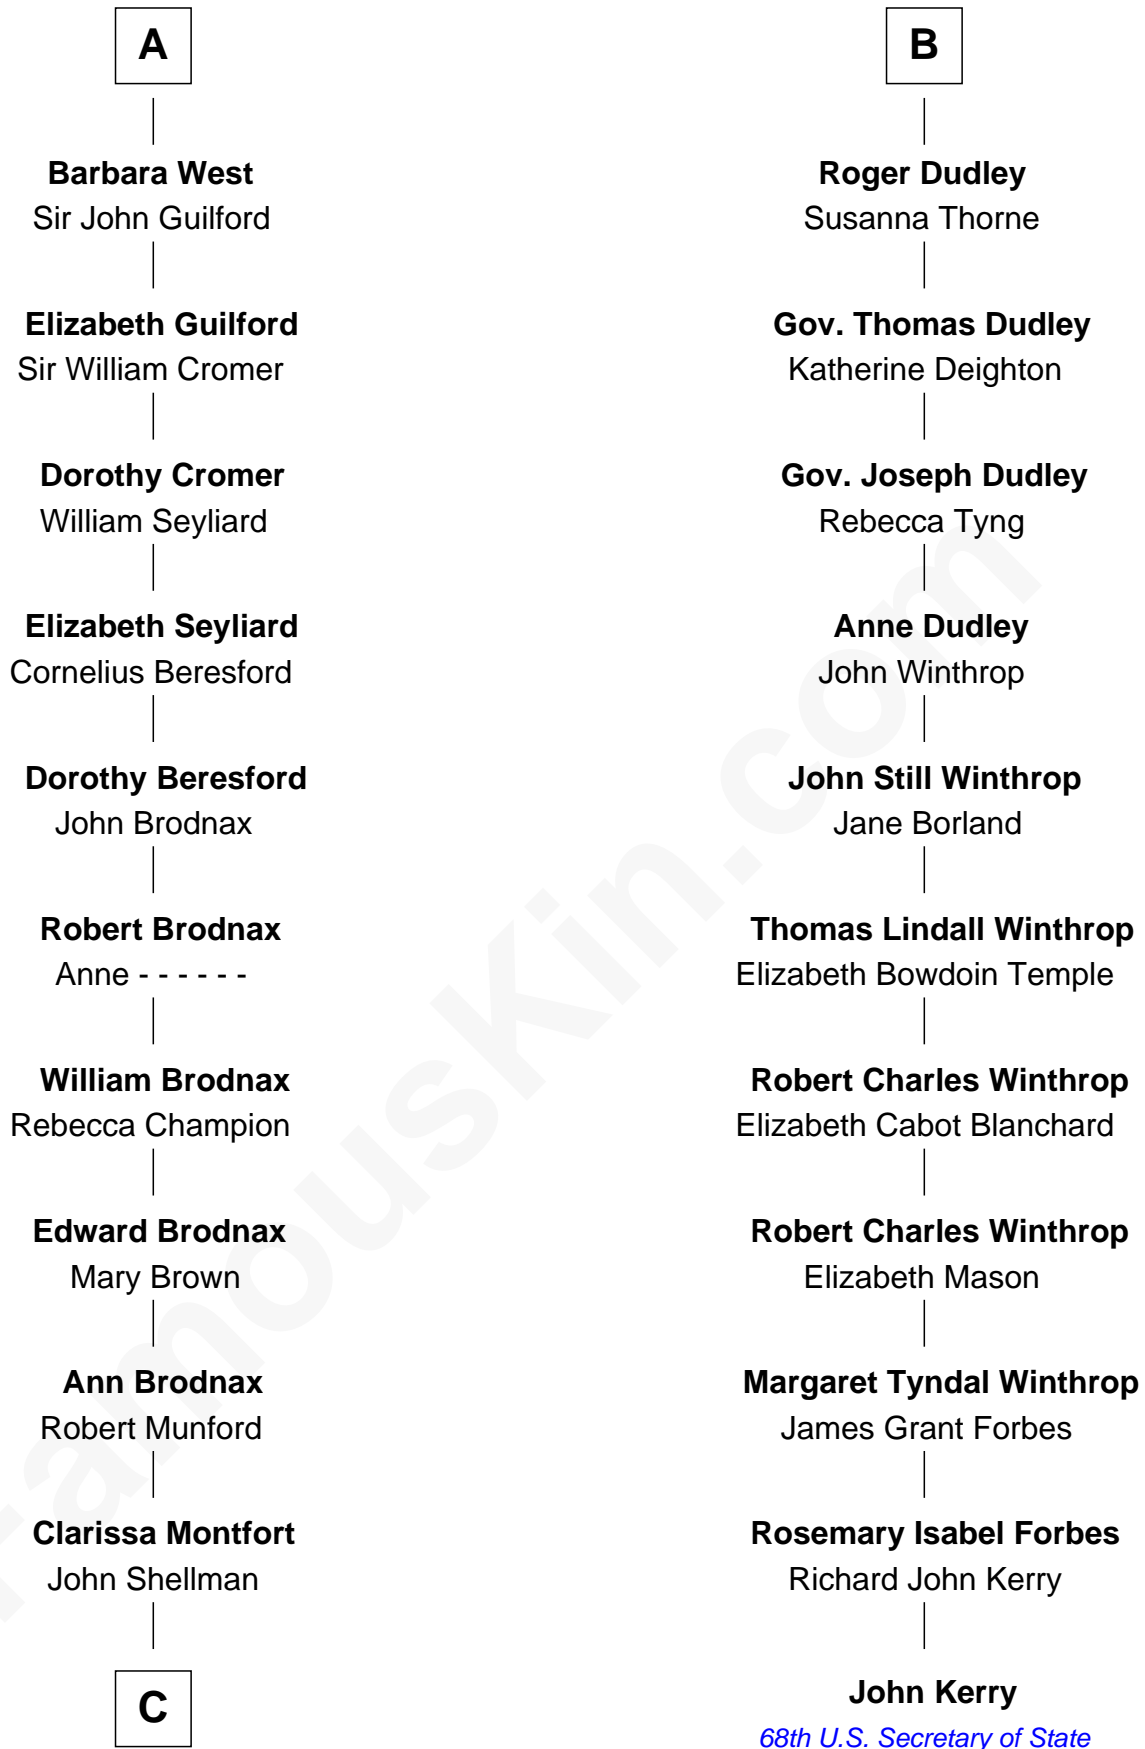

FamousKin.com
Relationship Chart of
George H. W. Bush
41st U.S. President

17th cousin 4 times removed of
John Kerry
68th U.S. Secretary of State

C

—
Susan Montfort Shellman

Samuel Howard Fay

—
Harriet Eleanor Fay

Rev. James Smith Bush

—
Samuel Prescott Bush

Flora Sheldon

—
Prescott Sheldon Bush

Dorothy Wear Walker

—
George H. W. Bush

41st U.S. President

FamousKin.com