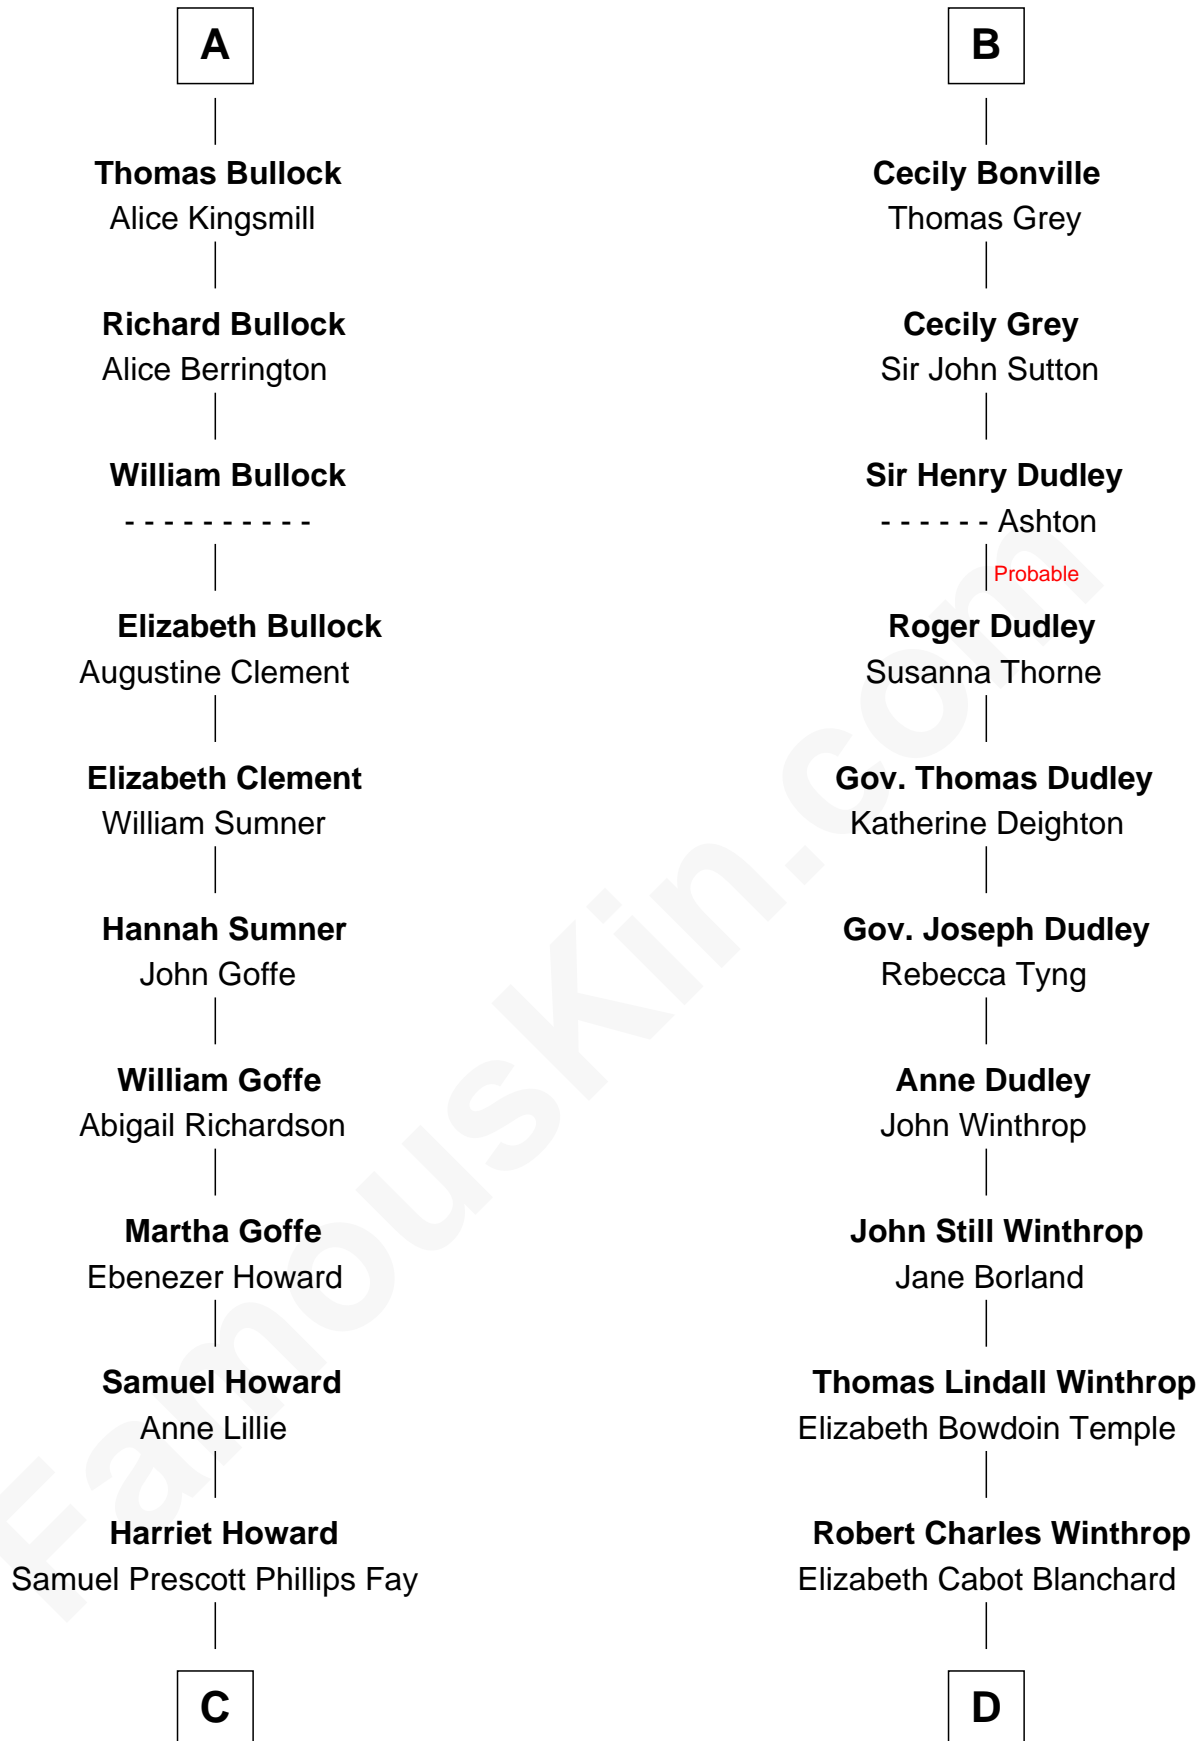

FamousKin.com
Relationship Chart of
George H. W. Bush
41st U.S. President

20th cousin 1 time removed of
John Kerry
68th U.S. Secretary of State

C

Samuel Howard Fay
Susan Montfort Shellman

Harriet Eleanor Fay
Rev. James Smith Bush

Samuel Prescott Bush
Flora Sheldon

Prescott Sheldon Bush
Dorothy Wear Walker

George H. W. Bush
41st U.S. President

D

Robert Charles Winthrop
Elizabeth Mason

Margaret Tyndal Winthrop
James Grant Forbes

Rosemary Isabel Forbes
Richard John Kerry