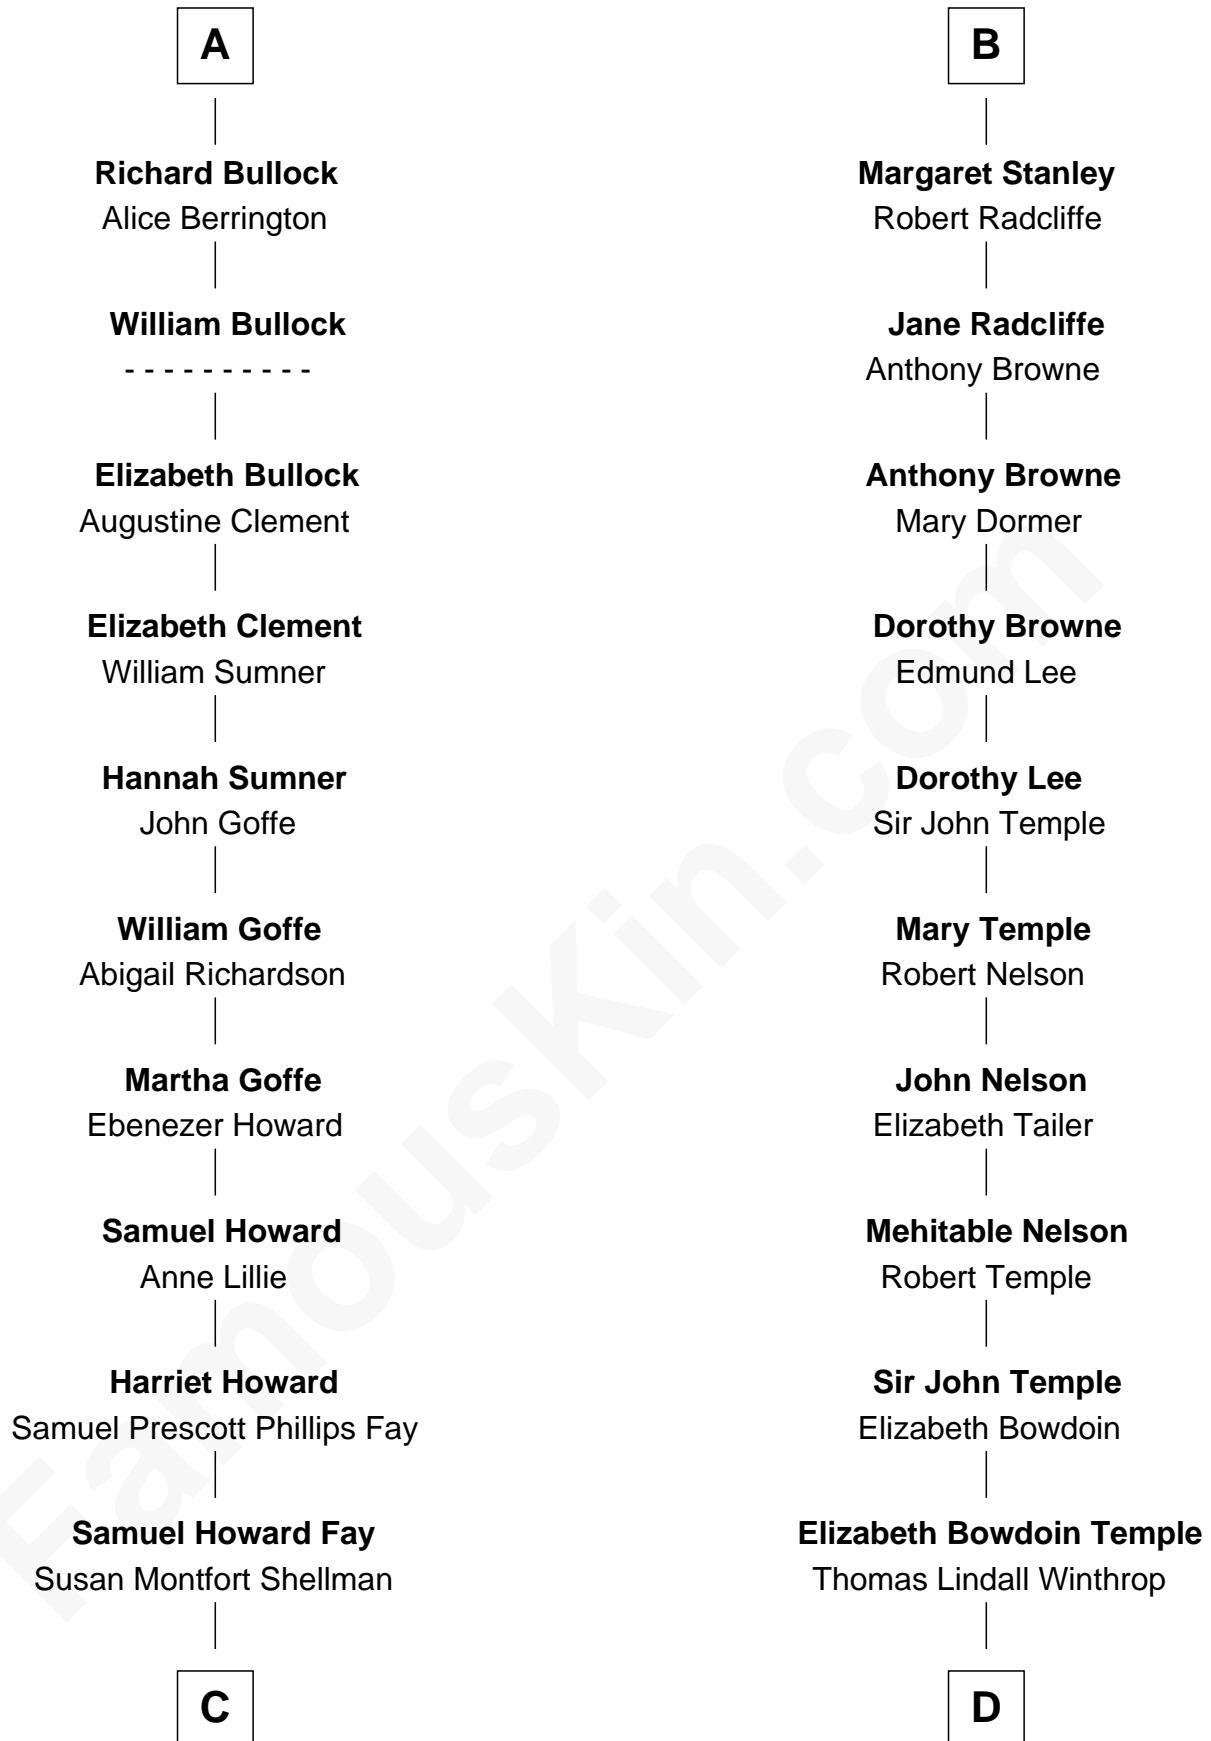

FamousKin.com Relationship Chart of

George H. W. Bush

41st U.S. President

20th cousin 1 time removed of

John Kerry

68th U.S. Secretary of State

William de Montagu
Katherine de Grandison

Sibyl de Montagu
Sir Edmund Fitzalan

Philippe Fitzalan
Sir Richard Sergeaux

Alice Sergeaux
Sir Richard de Vere

Sir John de Vere
Elizabeth Howard

Joan de Vere
Sir William Norreys

Margaret Norreys
Gilbert Bullock

Thomas Bullock
Alice Kingsmill

A

Philippa de Montagu
Sir Roger de Mortimer

Edmund Mortimer
Philippa Plantagenet

Elizabeth Mortimer
Sir Henry Percy

Sir Henry Percy
Eleanor Neville

Anne Percy
Sir Thomas Hungerford

Mary Hungerford
Sir Edward Hastings

Anne Hastings
Sir Thomas Stanley

B

C

Harriet Eleanor Fay
Rev. James Smith Bush

Samuel Prescott Bush
Flora Sheldon

Prescott Sheldon Bush
Dorothy Wear Walker

George H. W. Bush
41st U.S. President

D