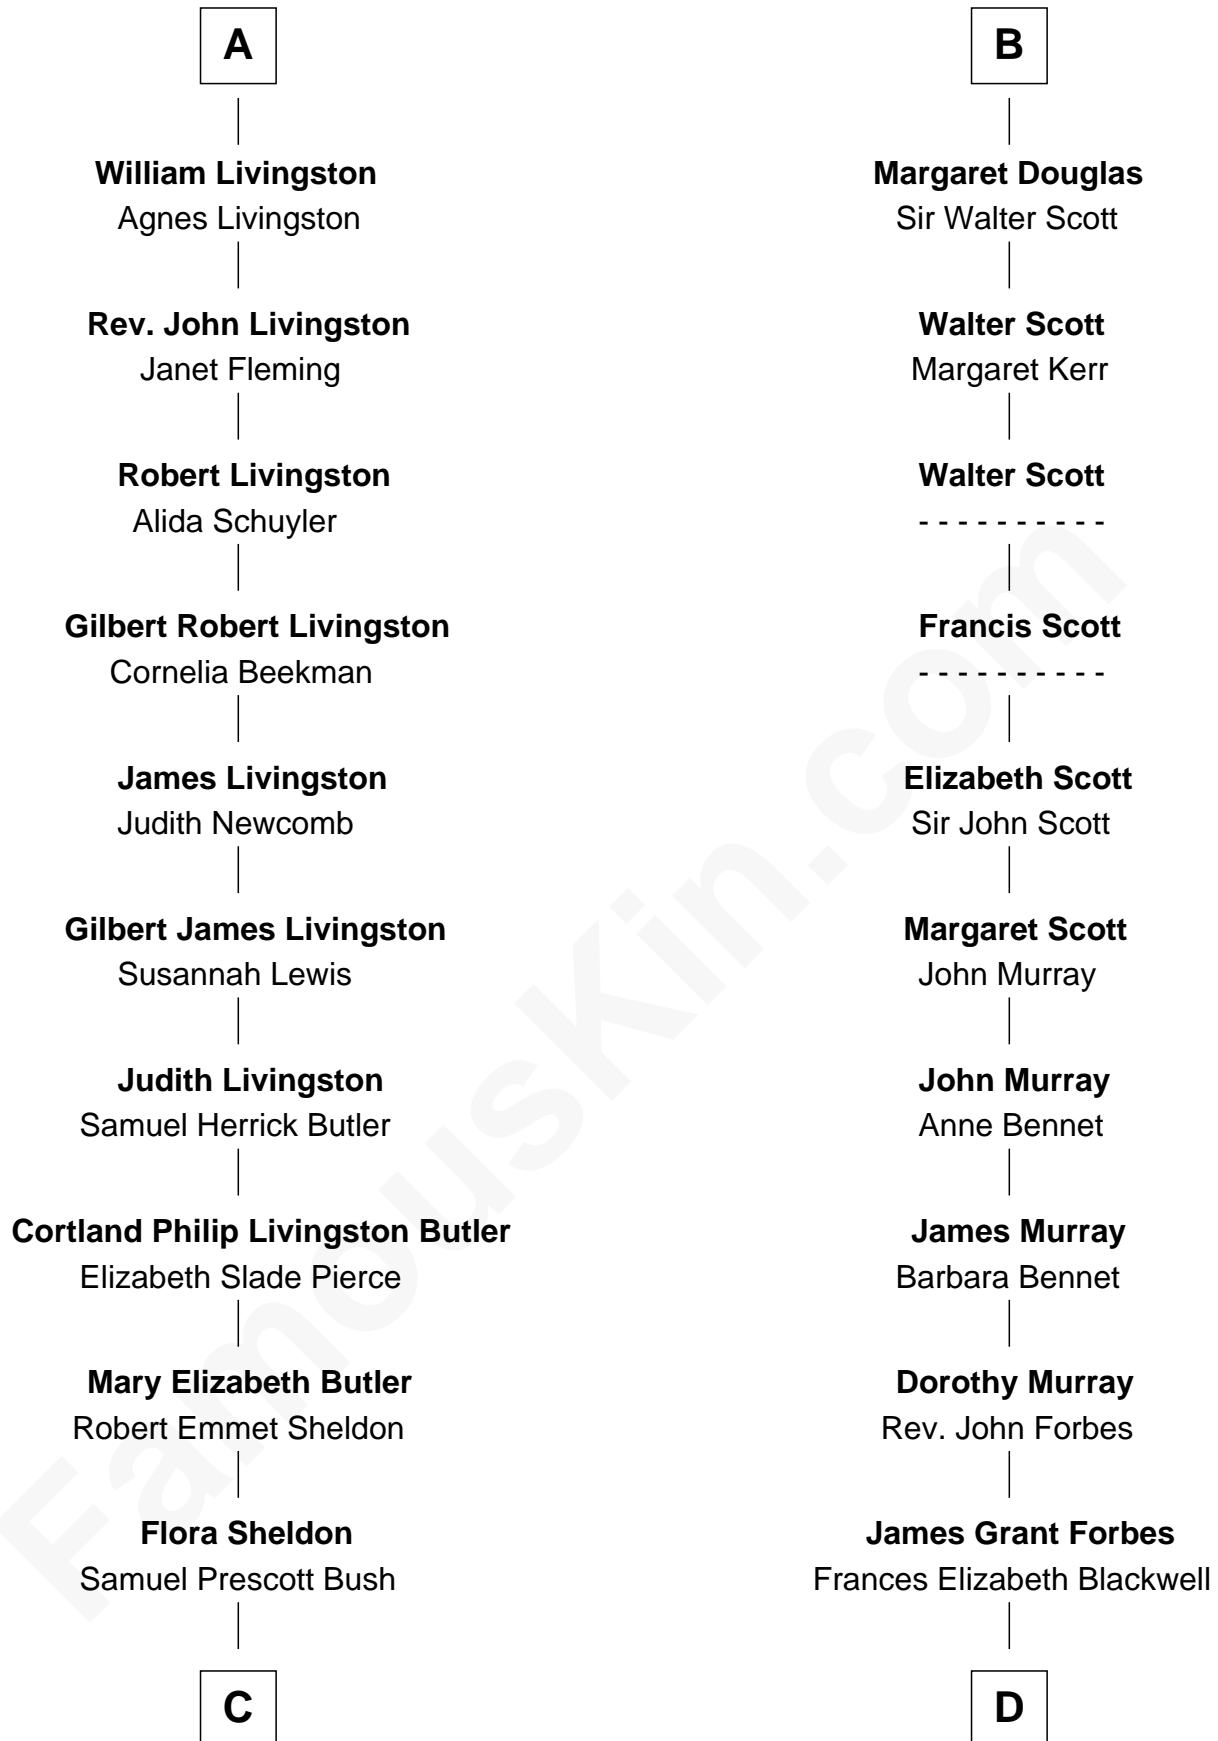

**FamousKin.com**  
**Relationship Chart of**  
**George H. W. Bush**  
*41st U.S. President*

**18th cousin 3 times removed of**  
**John Kerry**  
*68th U.S. Secretary of State*

**C**

**Prescott Sheldon Bush**

Dorothy Wear Walker

**George H. W. Bush**

*41st U.S. President*

**D**

**John Murray Forbes**

Anna Howell

**Francis Blackwell Forbes**

Isabel Clarke

**James Grant Forbes**

Margaret Tyndal Winthrop

**Rosemary Isabel Forbes**

Richard John Kerry

**John Kerry**

*68th U.S. Secretary of State*

FamousKin.com